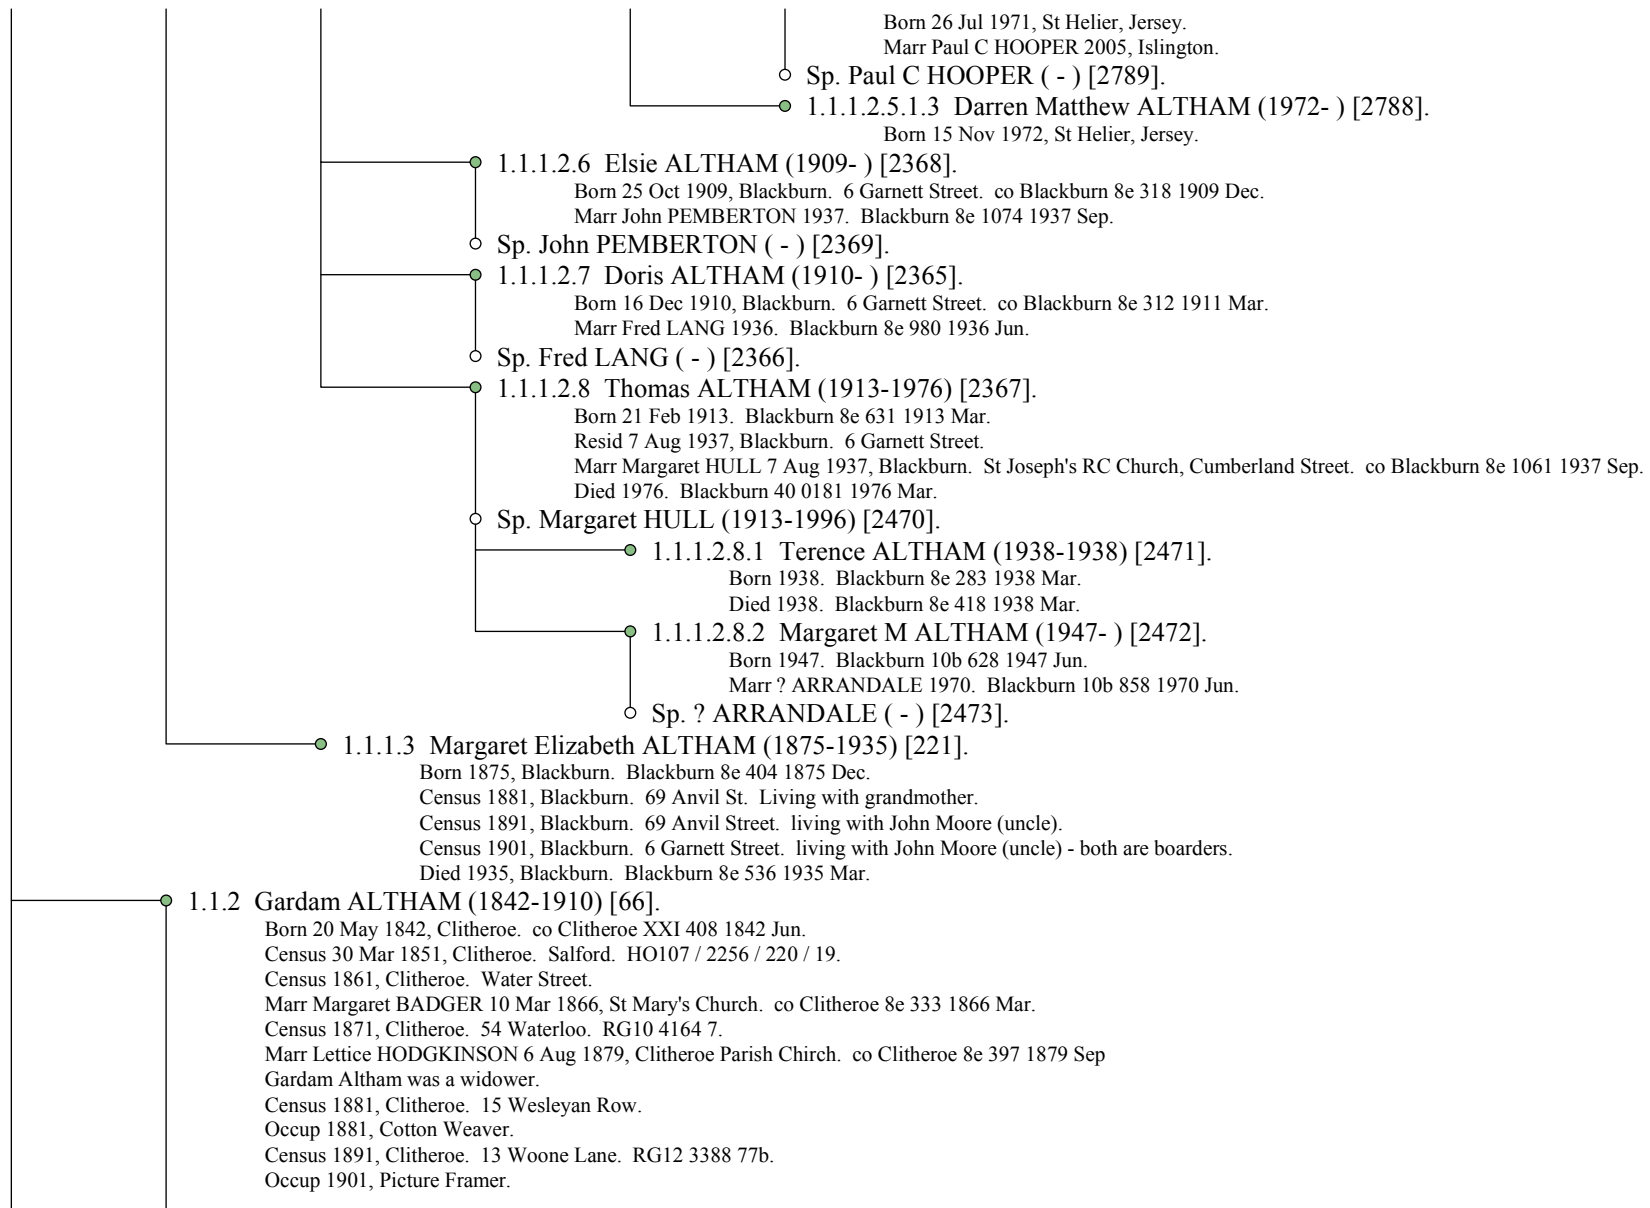

## Thomas ALTHAM (1770?- )

- 1.1.7 Jane ALTHAM (1851-1852) [1419].  
Born 17 Jul 1851, Clitheroe. Water Street, Salford. co Clitheroe 21 441 1851 Sep.  
Died 1852. Clitheroe 8e 157 1852 Dec.
- 1.1.8 Mary ALTHAM (1856-1856) [1498].  
Born 15 Aug 1856, Clitheroe. Water Street. co Clitheroe 8e 217 1856 Sep.  
Died 1856. Clitheroe 8e 158 1856 Dec.
- Sp. Esther HARLING (1823-bef1871) [2293].