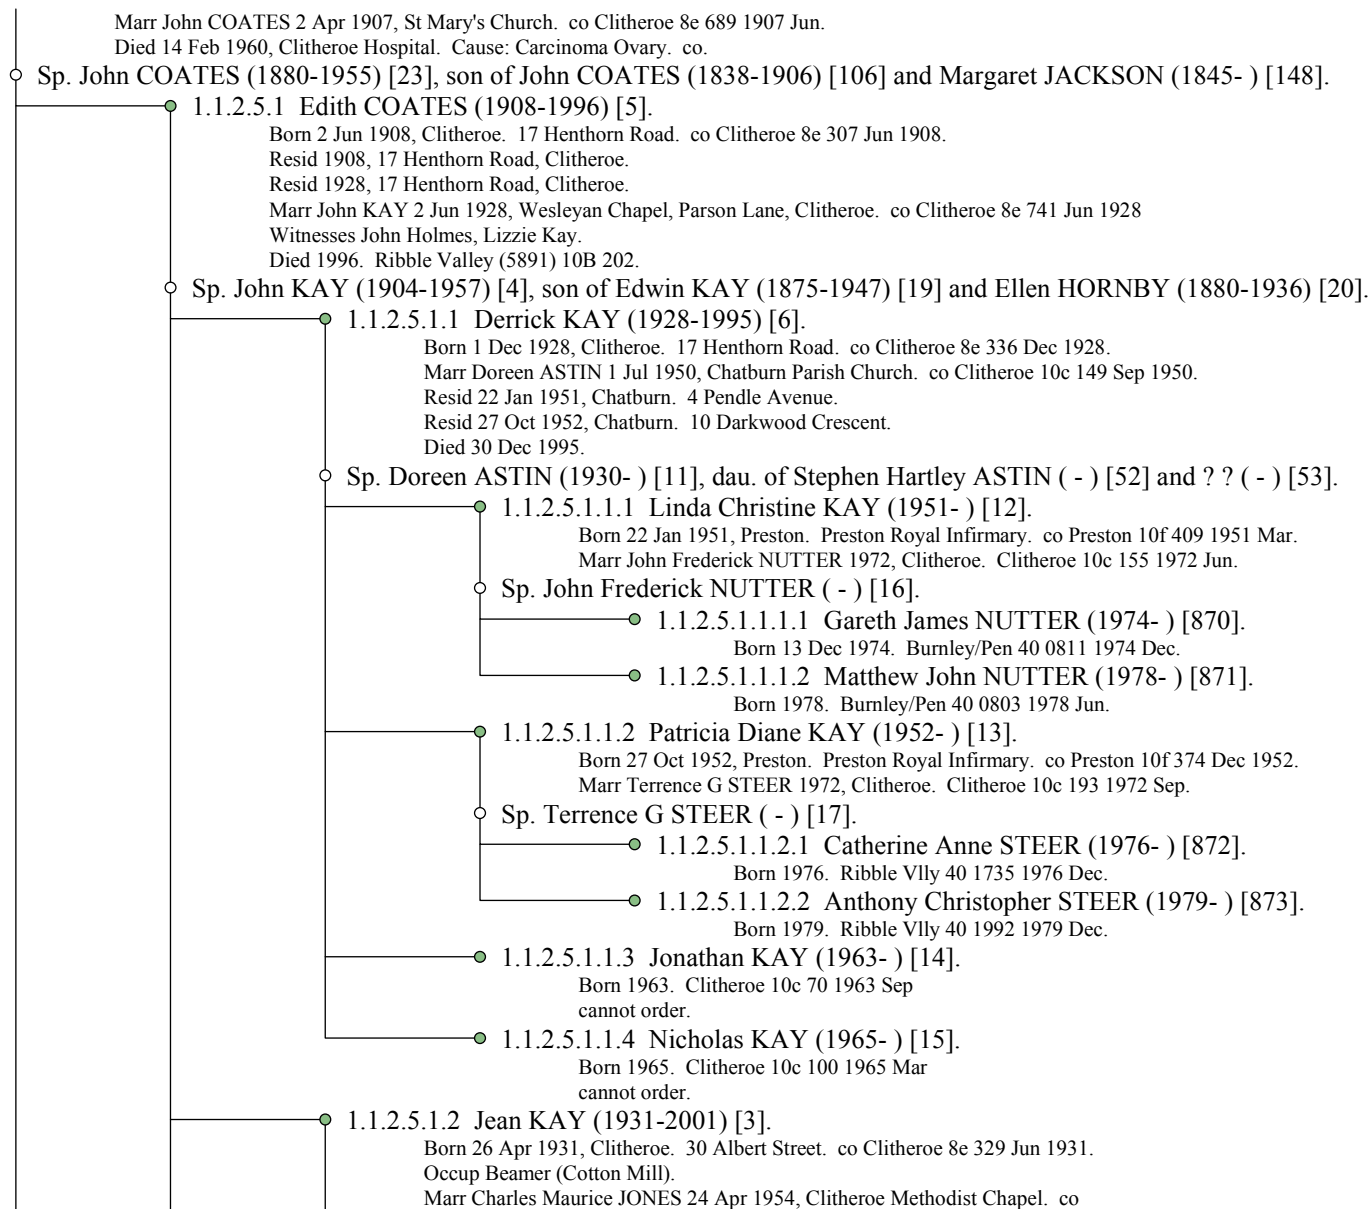

## Thomas ALTHAM (1770?- )

- 1.1.7 Jane ALTHAM (1851-1852) [1419].  
Born 17 Jul 1851, Clitheroe. Water Street, Salford. co Clitheroe 21 441 1851 Sep.  
Died 1852. Clitheroe 8e 157 1852 Dec.
- 1.1.8 Mary ALTHAM (1856-1856) [1498].  
Born 15 Aug 1856, Clitheroe. Water Street. co Clitheroe 8e 217 1856 Sep.  
Died 1856. Clitheroe 8e 158 1856 Dec.
- Sp. Esther HARLING (1823-bef1871) [2293].