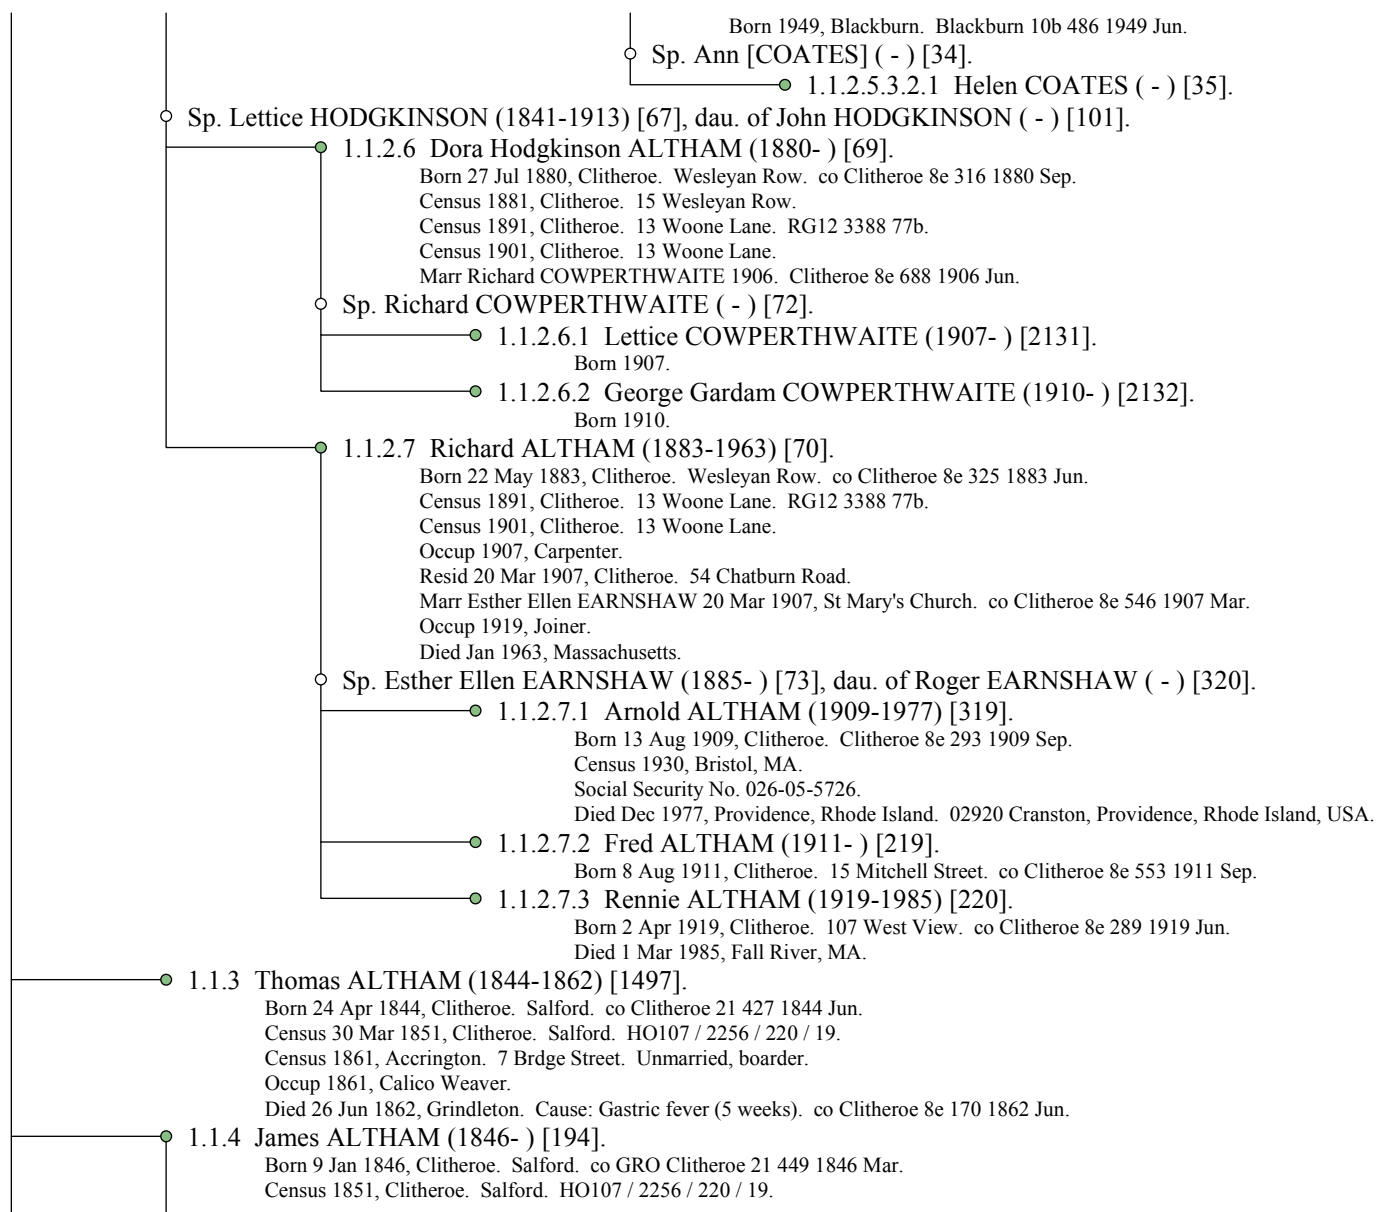

## Thomas ALTHAM (1770?- )

- 1.1.7 Jane ALTHAM (1851-1852) [1419].  
Born 17 Jul 1851, Clitheroe. Water Street, Salford. co Clitheroe 21 441 1851 Sep.  
Died 1852. Clitheroe 8e 157 1852 Dec.
- 1.1.8 Mary ALTHAM (1856-1856) [1498].  
Born 15 Aug 1856, Clitheroe. Water Street. co Clitheroe 8e 217 1856 Sep.  
Died 1856. Clitheroe 8e 158 1856 Dec.
- Sp. Esther HARLING (1823-bef1871) [2293].