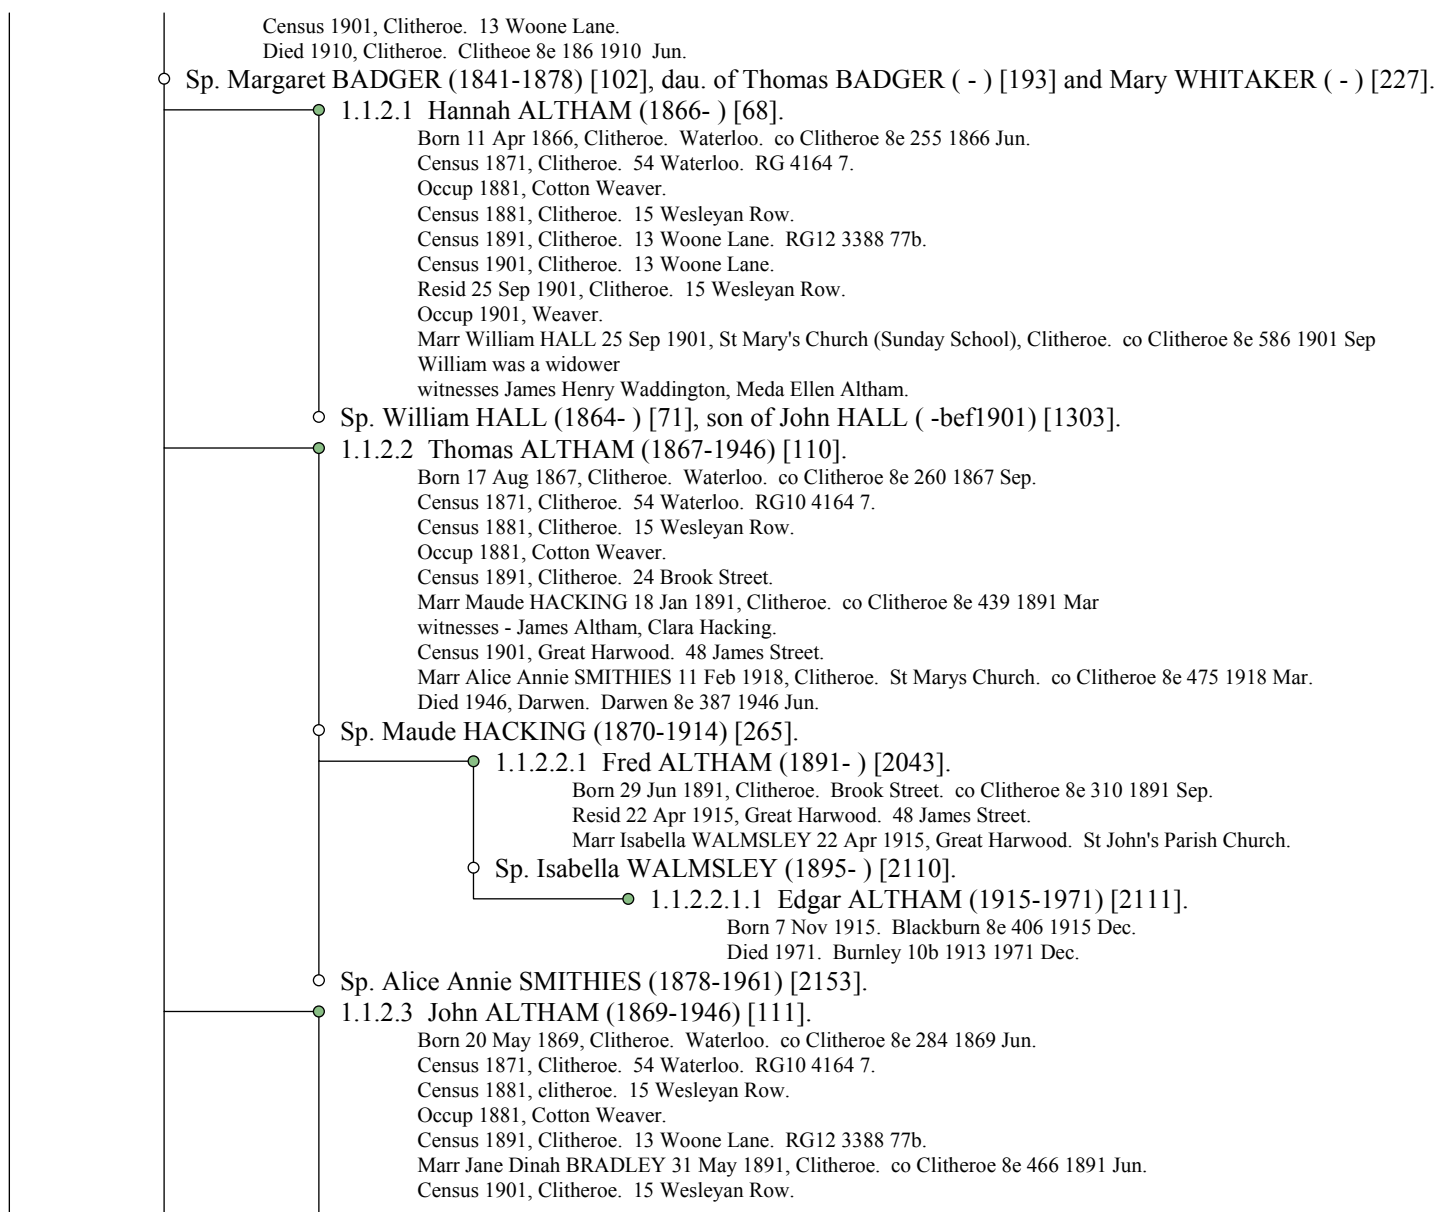

## Thomas ALTHAM (1770?- )

- 1.1.7 Jane ALTHAM (1851-1852) [1419].  
Born 17 Jul 1851, Clitheroe. Water Street, Salford. co Clitheroe 21 441 1851 Sep.  
Died 1852. Clitheroe 8e 157 1852 Dec.
- 1.1.8 Mary ALTHAM (1856-1856) [1498].  
Born 15 Aug 1856, Clitheroe. Water Street. co Clitheroe 8e 217 1856 Sep.  
Died 1856. Clitheroe 8e 158 1856 Dec.
- Sp. Esther HARLING (1823-bef1871) [2293].