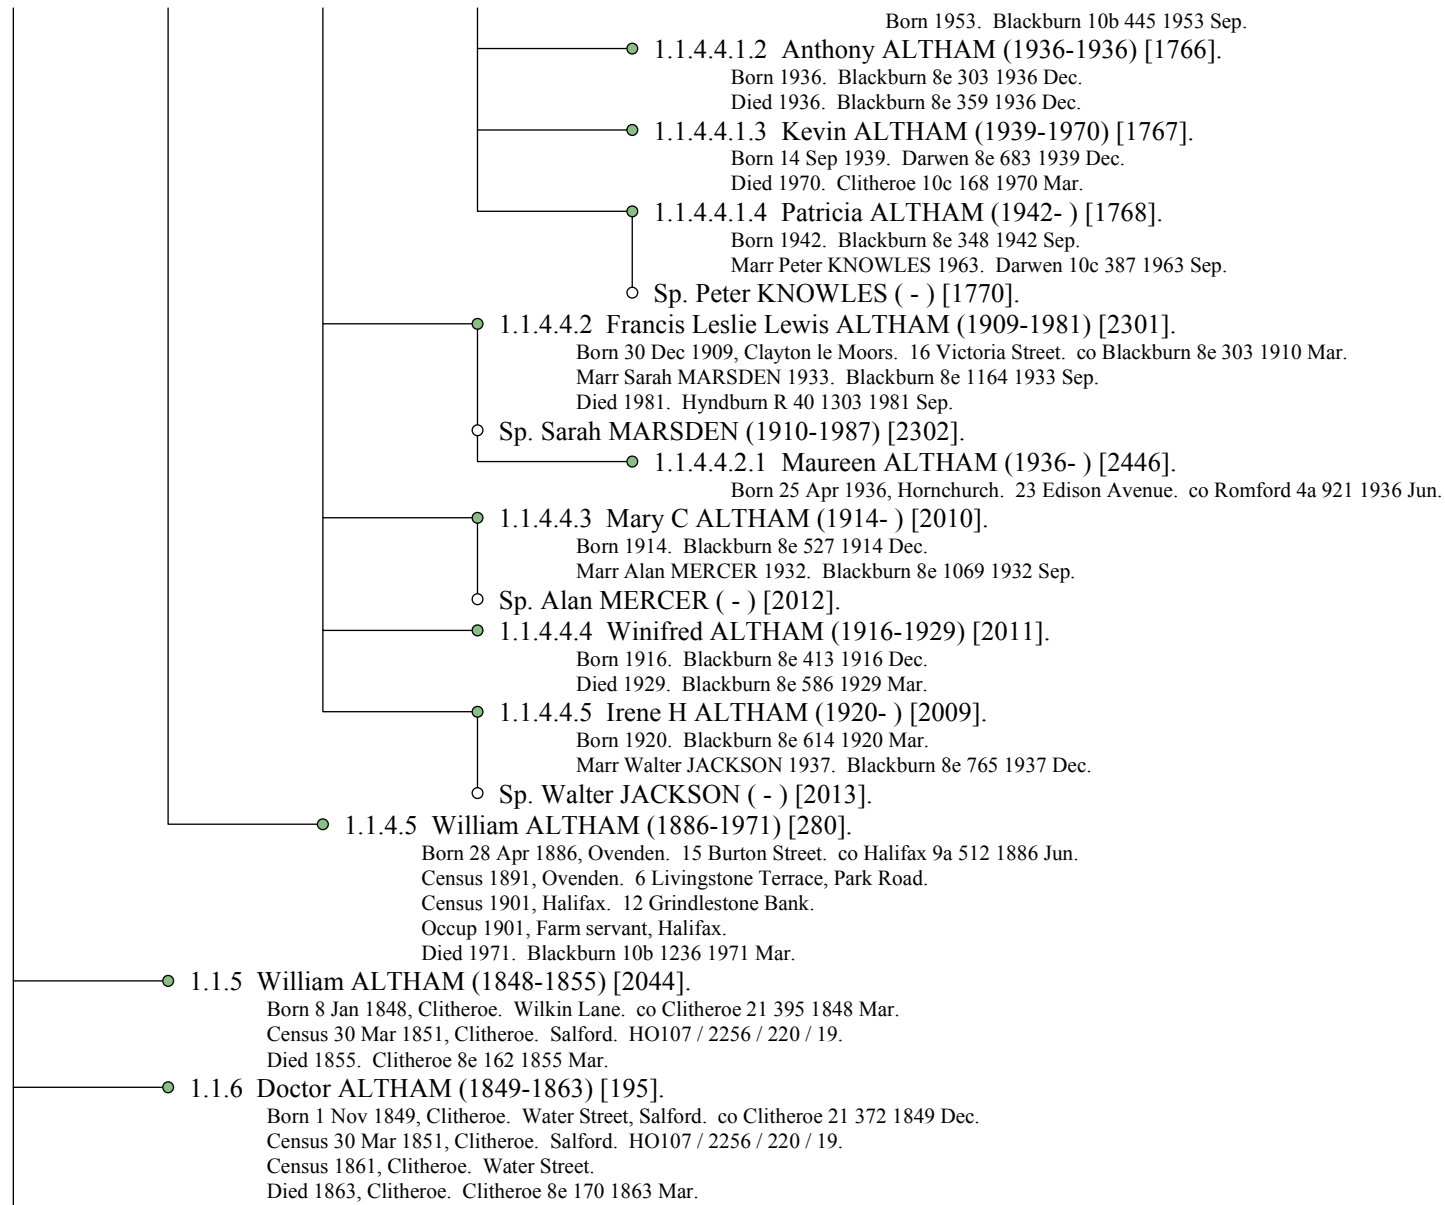

## Thomas ALTHAM (1770?- )

- 1.1.7 Jane ALTHAM (1851-1852) [1419].  
Born 17 Jul 1851, Clitheroe. Water Street, Salford. co Clitheroe 21 441 1851 Sep.  
Died 1852. Clitheroe 8e 157 1852 Dec.
- 1.1.8 Mary ALTHAM (1856-1856) [1498].  
Born 15 Aug 1856, Clitheroe. Water Street. co Clitheroe 8e 217 1856 Sep.  
Died 1856. Clitheroe 8e 158 1856 Dec.
- Sp. Esther HARLING (1823-bef1871) [2293].