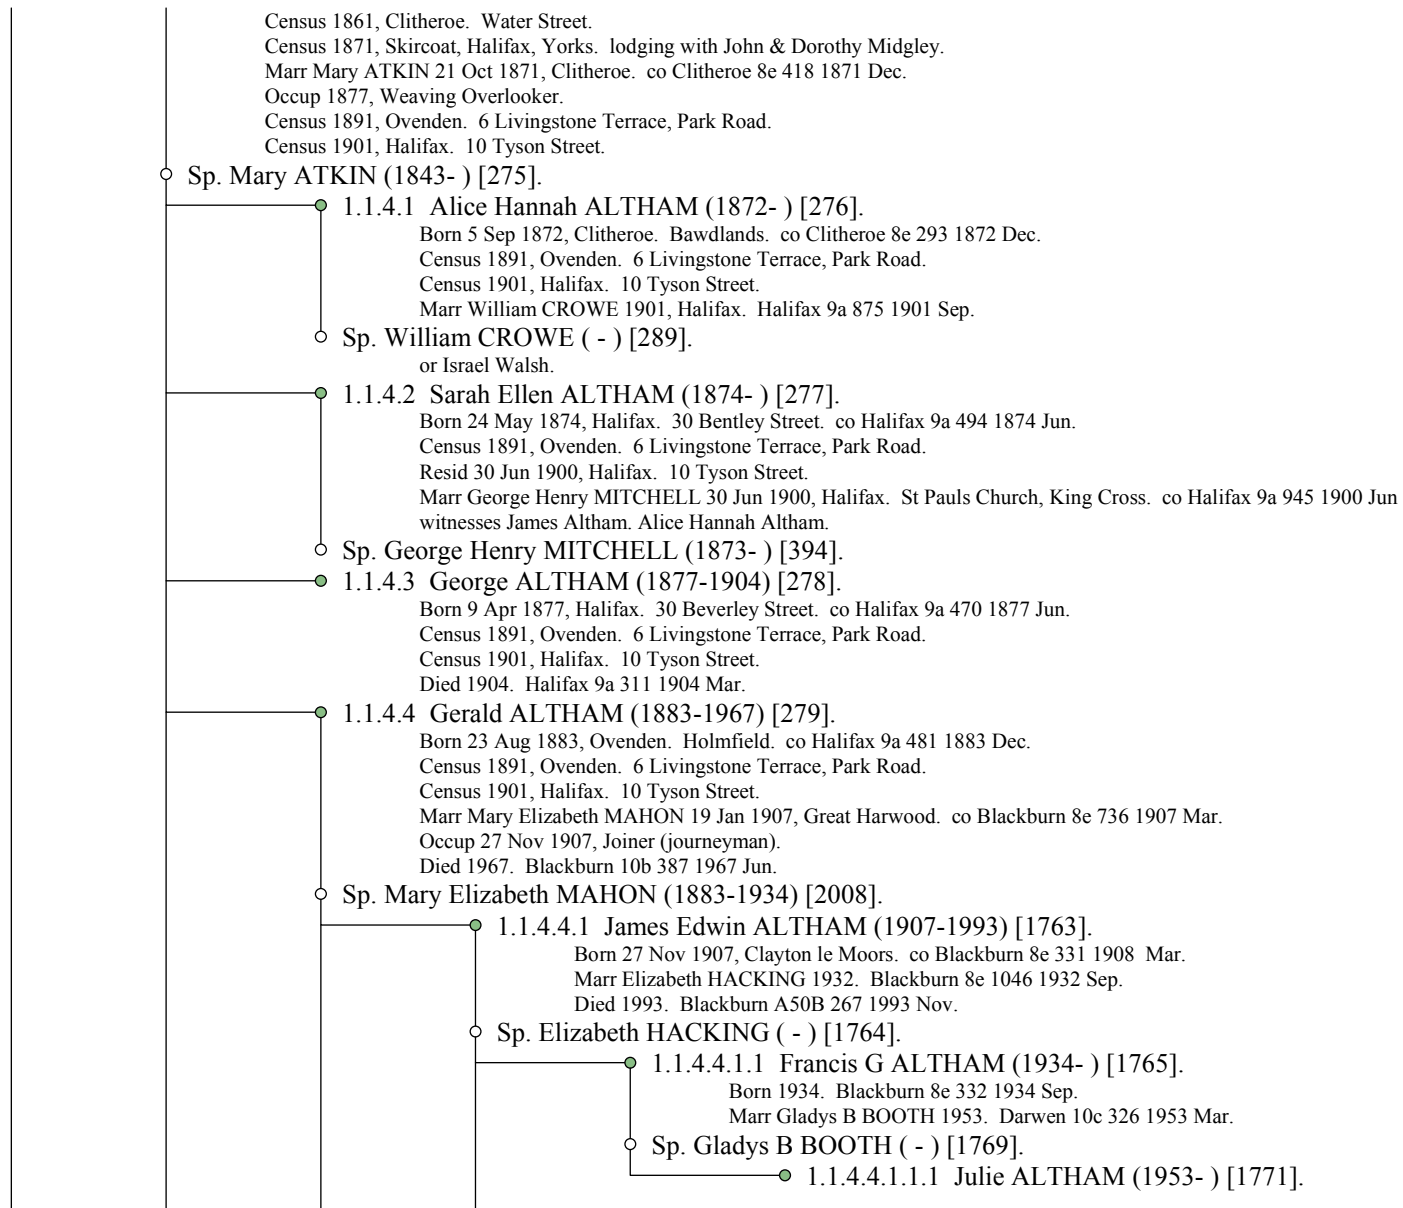

## Thomas ALTHAM (1770?- )

- 1.1.7 Jane ALTHAM (1851-1852) [1419].  
Born 17 Jul 1851, Clitheroe. Water Street, Salford. co Clitheroe 21 441 1851 Sep.  
Died 1852. Clitheroe 8e 157 1852 Dec.
- 1.1.8 Mary ALTHAM (1856-1856) [1498].  
Born 15 Aug 1856, Clitheroe. Water Street. co Clitheroe 8e 217 1856 Sep.  
Died 1856. Clitheroe 8e 158 1856 Dec.
- Sp. Esther HARLING (1823-bef1871) [2293].