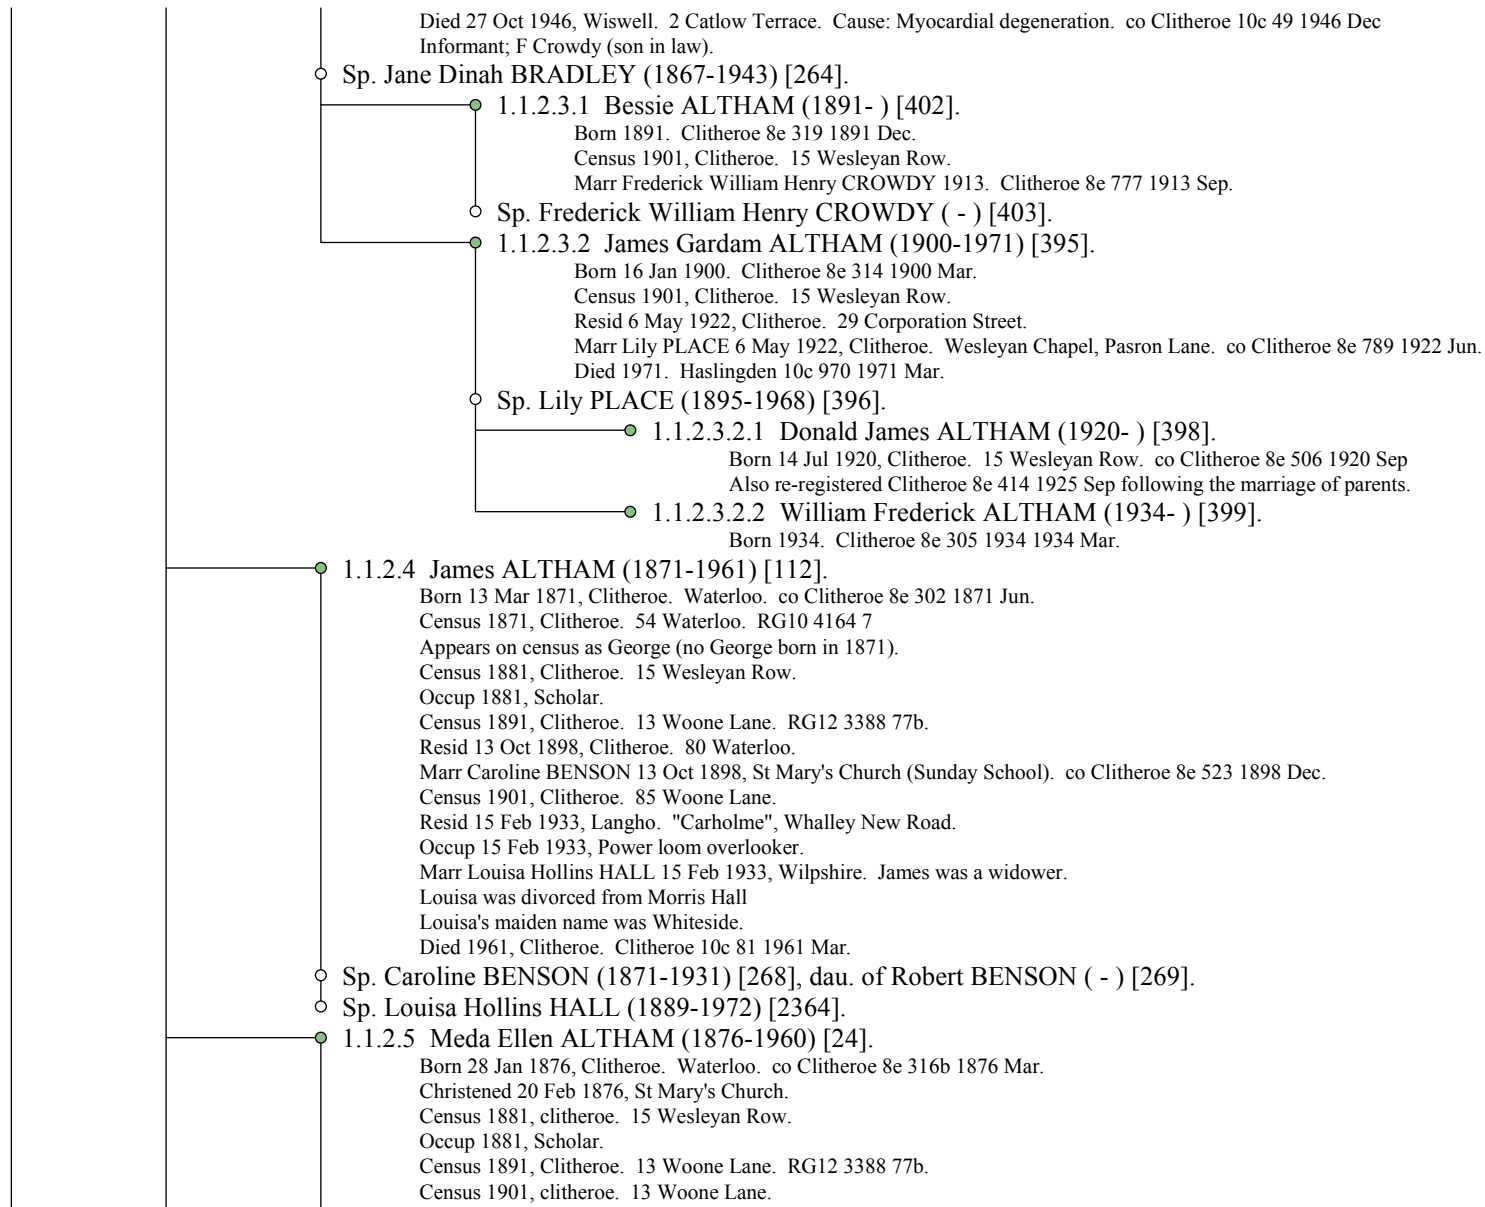

## Thomas ALTHAM (1770?- )

- 1.1.7 Jane ALTHAM (1851-1852) [1419].  
Born 17 Jul 1851, Clitheroe. Water Street, Salford. co Clitheroe 21 441 1851 Sep.  
Died 1852. Clitheroe 8e 157 1852 Dec.
- 1.1.8 Mary ALTHAM (1856-1856) [1498].  
Born 15 Aug 1856, Clitheroe. Water Street. co Clitheroe 8e 217 1856 Sep.  
Died 1856. Clitheroe 8e 158 1856 Dec.
- Sp. Esther HARLING (1823-bef1871) [2293].