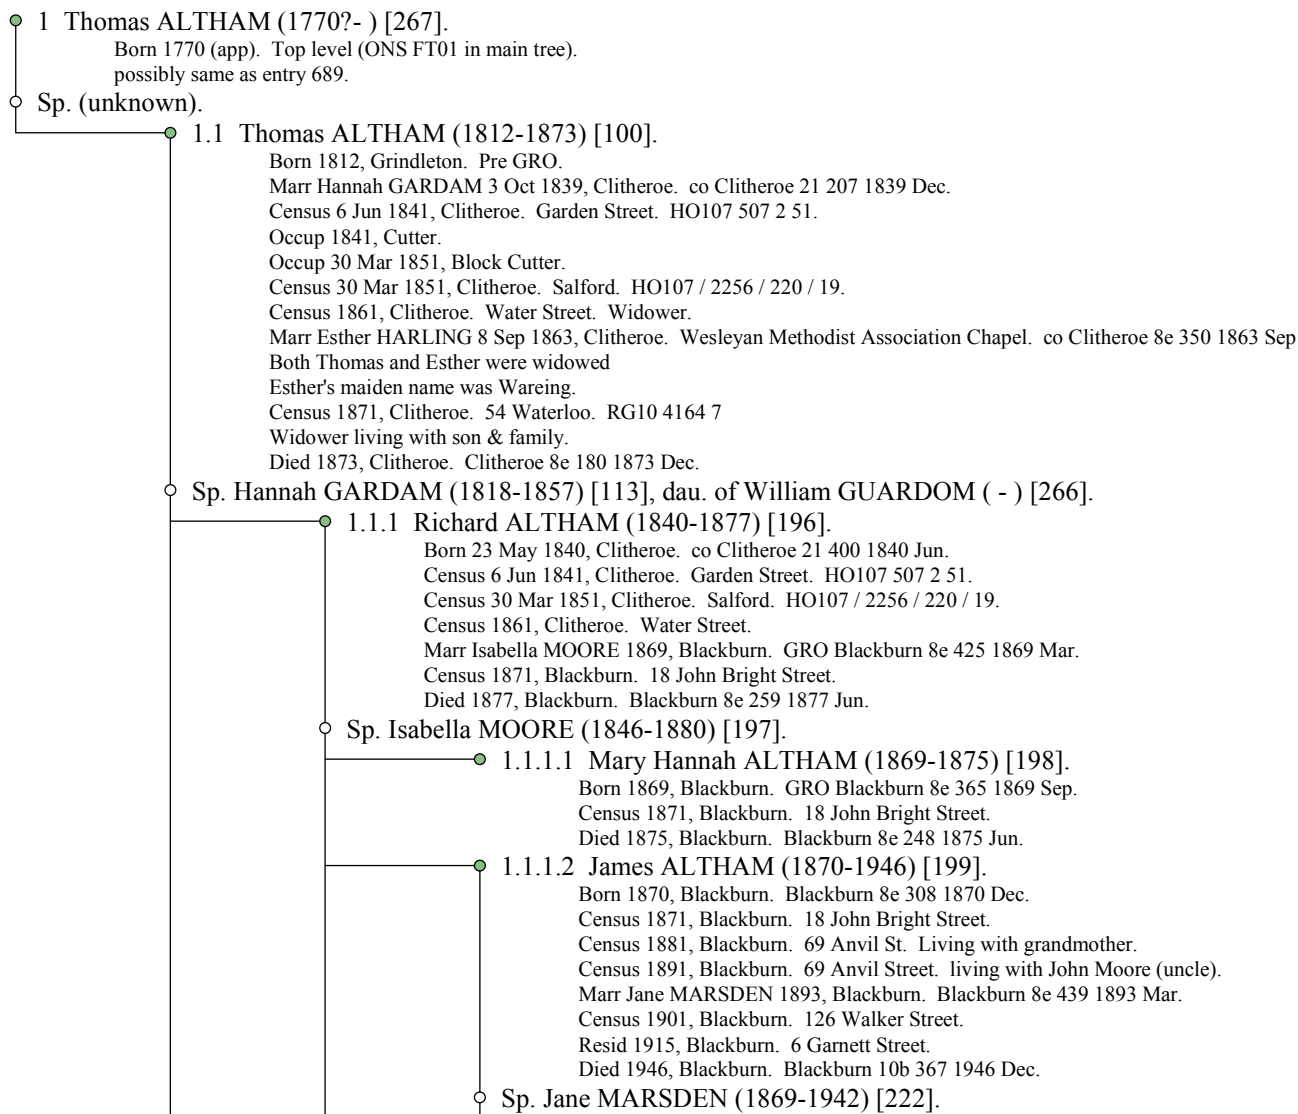

## Thomas ALTHAM (1770?- )

- 1.1.7 Jane ALTHAM (1851-1852) [1419].  
Born 17 Jul 1851, Clitheroe. Water Street, Salford. co Clitheroe 21 441 1851 Sep.  
Died 1852. Clitheroe 8e 157 1852 Dec.
- 1.1.8 Mary ALTHAM (1856-1856) [1498].  
Born 15 Aug 1856, Clitheroe. Water Street. co Clitheroe 8e 217 1856 Sep.  
Died 1856. Clitheroe 8e 158 1856 Dec.
- Sp. Esther HARLING (1823-bef1871) [2293].