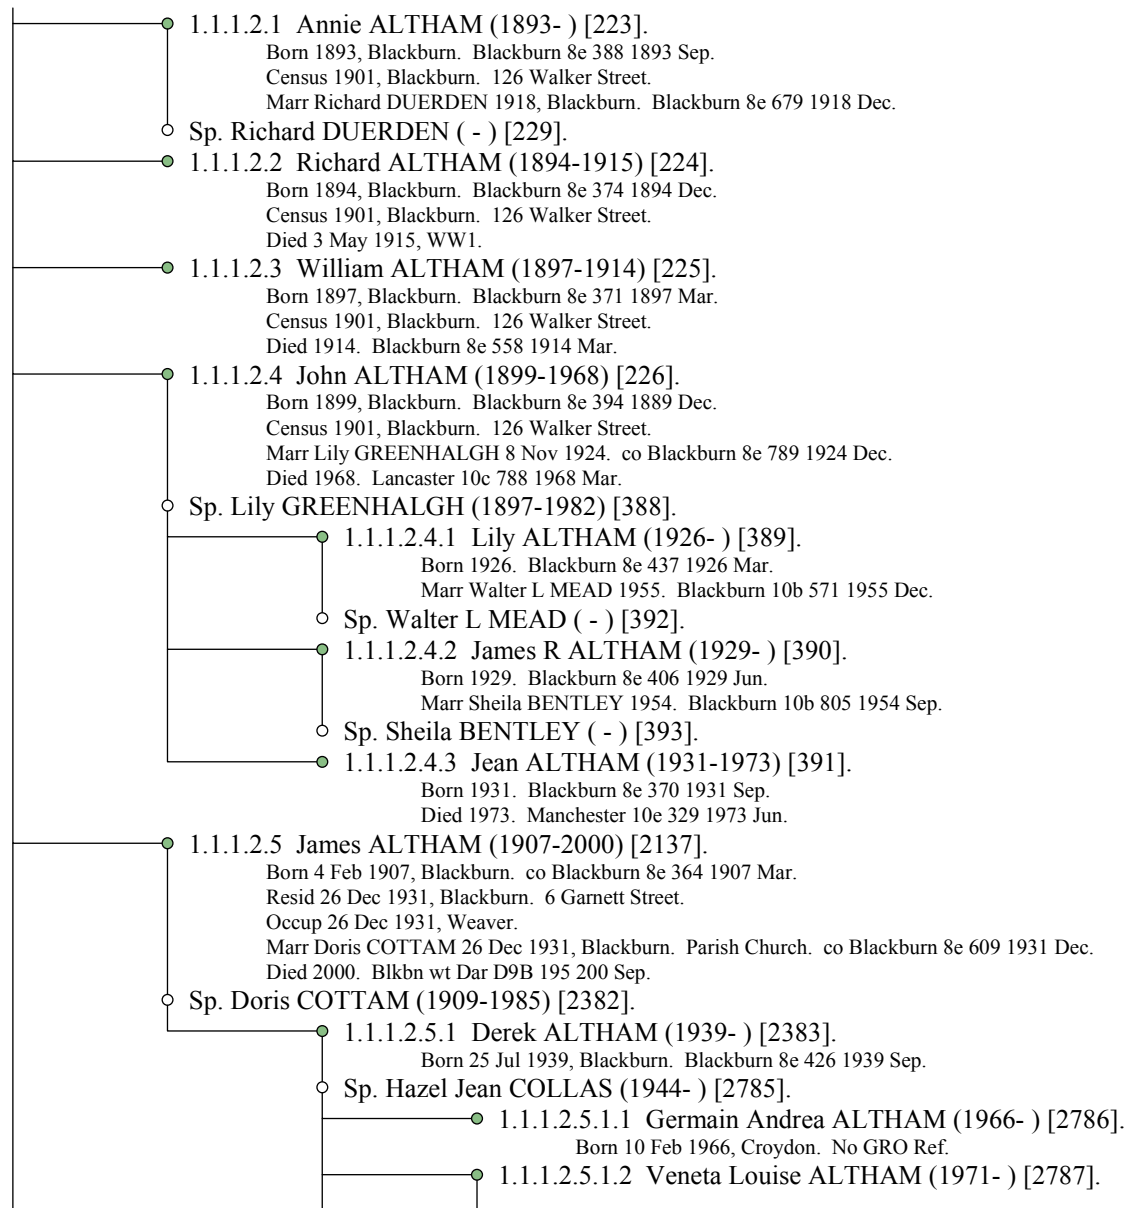

## Thomas ALTHAM (1770?- )

- 1.1.7 Jane ALTHAM (1851-1852) [1419].  
Born 17 Jul 1851, Clitheroe. Water Street, Salford. co Clitheroe 21 441 1851 Sep.  
Died 1852. Clitheroe 8e 157 1852 Dec.
- 1.1.8 Mary ALTHAM (1856-1856) [1498].  
Born 15 Aug 1856, Clitheroe. Water Street. co Clitheroe 8e 217 1856 Sep.  
Died 1856. Clitheroe 8e 158 1856 Dec.
- Sp. Esther HARLING (1823-bef1871) [2293].