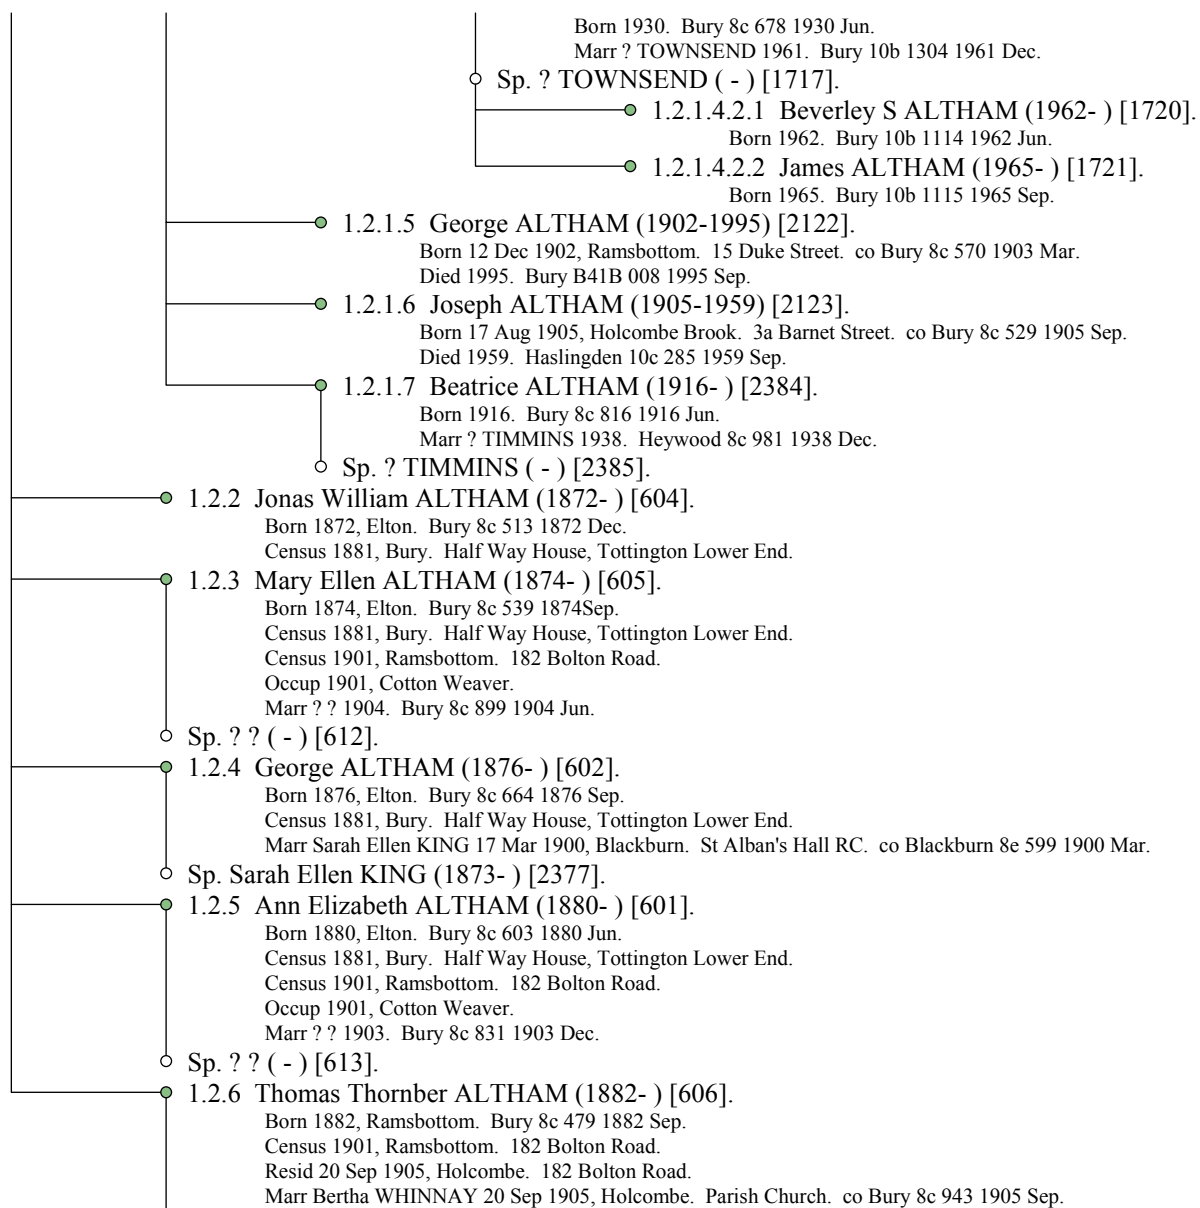

John ALTHAM (1814-)

- 1 John ALTHAM (1814-) [2245], son of Mary ALTHAM (1789-) [2248].
 - Born 1814, Grindleton. Top level (ONS FT12)
 - Father is Jonas Booth (a farmer).
 - Occup 29 Jan 1849, Farmer.
 - Resid 29 Jan 1849, Bury. Summerseat.
 - Marr Ann BENSON 29 Jan 1849, Bury. Parish Church. co Bury 21 173 1849 Mar
 - Both of full age
 - John's Father shown as Jonas Booth.
 - Census 30 Mar 1851, Walmersley. Summerseat. HO107 / 2215 / 403 / 8.
 - Occup 30 Mar 1851, Butcher and Famrer.
 - Census 1861, Walmersley. Summerseat. widower.
 - Occup 1861, Butcher and Farmer. Farmer of 51 acres, employing 3 men.
 - Marr Ellen HOLGATE 17 Jun 1863, Elton. co Bury 8c 439 1863 Jun
 - John was a widower. Father was Jonas Booth.
- Sp. Ann BENSON (1820-bef1861) [2246].
 - 1.1 Ellen ALTHAM (1849-) [2247].
 - Born 1849, Bury. Bury 21 283 1849 Dec.
 - Census 30 Mar 1851, Walmersley. Summerseat. HO107 / 2215 / 403 / 8.
 - Census 1861, Walmersley. Summerseat.
 - Marr John Edward ROTHWELL 1873, Elton. All Saints. Bury 8c 545 1873 Mar.
 - Sp. John Edward ROTHWELL (-) [2292].
 - 1.2 George ALTHAM (1851-1887) [599].
 - Born 11 Mar 1851, Walmersley. Summerseat. co Bury 21 339 1851 Mar.
 - Census 30 Mar 1851, Walmersley. Summerseat. HO107 / 2215 / 403 / 8.
 - Census 1861, Walmersley. Summerseat.
 - Resid 9 Feb 1871, Elton. High Summerseat.
 - Occup 9 Feb 1871, Farmer.
 - Marr Betsy THORNBUR 9 Feb 1871, Holcombe. Parish Church. co Bury 8c 495 1871 Mar.
 - Census 1881, Bury. Half Way House, Tottington Lower End.
 - Occup 1881, Butcher.
 - Died 1887. Bury 8c 271 1887 Jun.
 - Sp. Betsy THORNBUR (1851-1924) [600].
 - 1.2.1 John ALTHAM (1871-1953) [603].
 - Born 1871, Elton. Bury 8c 490 1871 Jun.
 - Census 1881, Bury. Half Way House, Tottington Lower End.
 - Marr Mary AINSWORTH 1895. Bury 8c 810 1895 Dec.
 - Census 1901, Ramsbottom. 215 Duke Street.
 - Died 1953. Heywood 10c 343 1953 Jun.
 - Sp. Mary AINSWORTH (1870-) [607].
 - 1.2.1.1 Lily ALTHAM (1894-) [609].
 - Born 1894, Tottington.
 - Census 1901, Ramsbottom. 215 Duke Street.