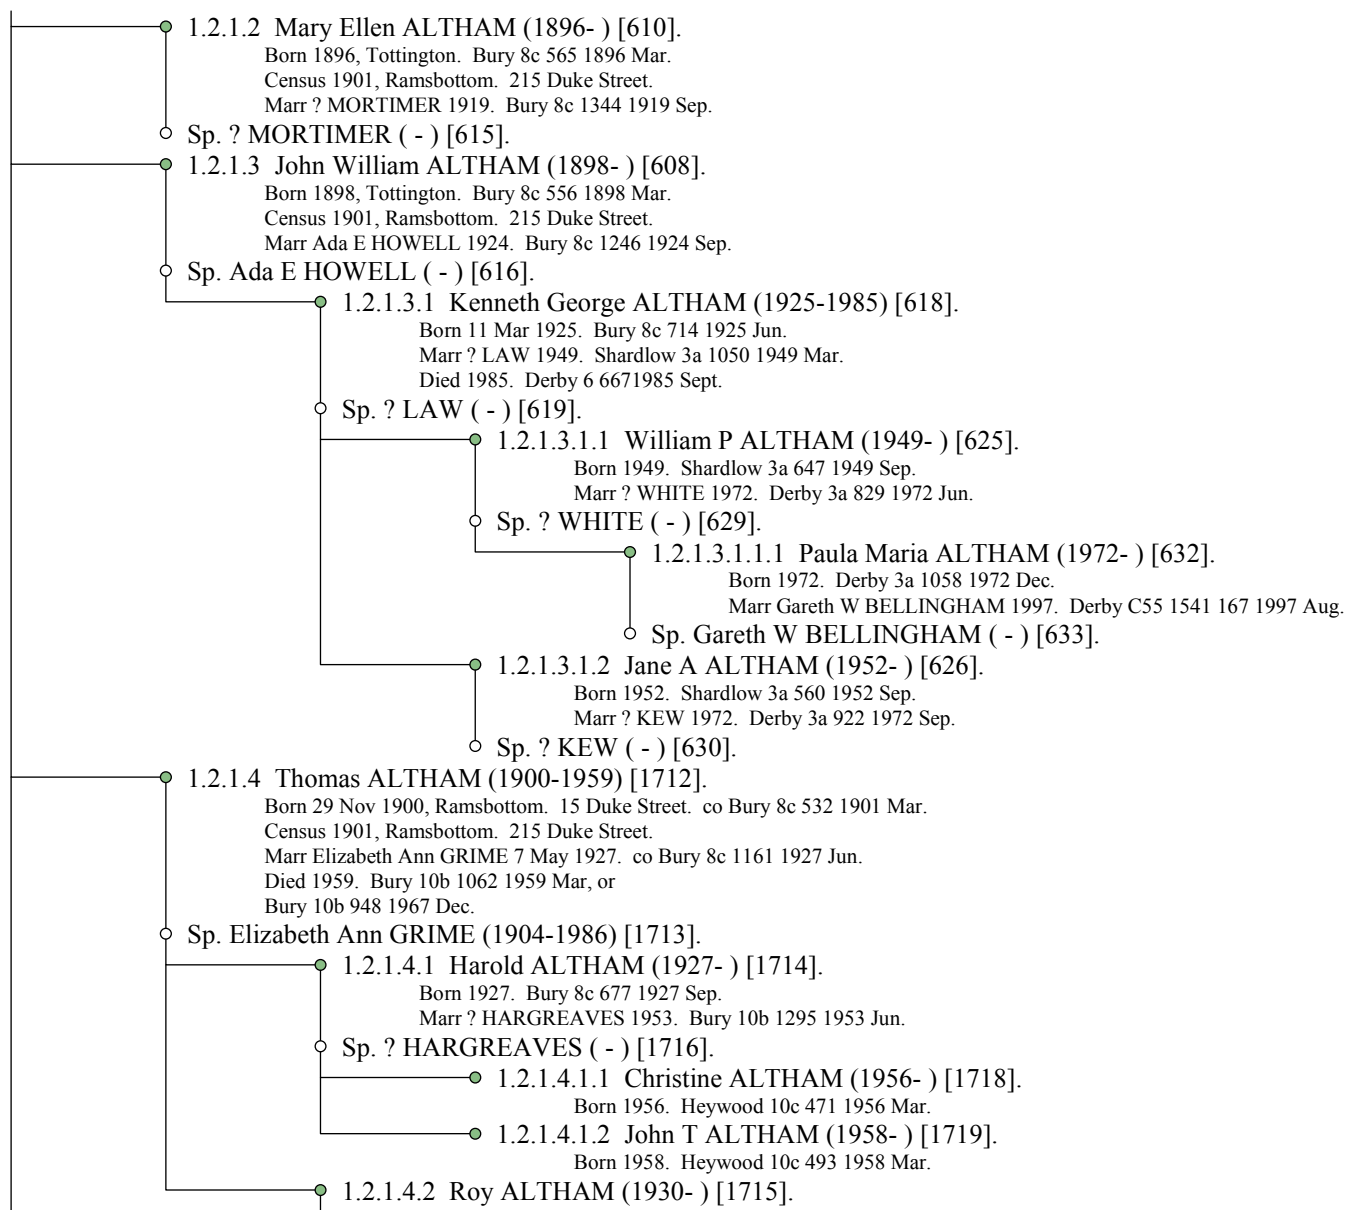

John ALTHAM (1814-)

- 1 John ALTHAM (1814-) [2245], son of Mary ALTHAM (1789-) [2248].
 - Born 1814, Grindleton. Top level (ONS FT12)
 - Father is Jonas Booth (a farmer).
 - Occup 29 Jan 1849, Farmer.
 - Resid 29 Jan 1849, Bury. Summerseat.
 - Marr Ann BENSON 29 Jan 1849, Bury. Parish Church. co Bury 21 173 1849 Mar
 - Both of full age
 - John's Father shown as Jonas Booth.
 - Census 30 Mar 1851, Walmersley. Summerseat. HO107 / 2215 / 403 / 8.
 - Occup 30 Mar 1851, Butcher and Famrer.
 - Census 1861, Walmersley. Summerseat. widower.
 - Occup 1861, Butcher and Farmer. Farmer of 51 acres, employing 3 men.
 - Marr Ellen HOLGATE 17 Jun 1863, Elton. co Bury 8c 439 1863 Jun
 - John was a widower. Father was Jonas Booth.
- Sp. Ann BENSON (1820-bef1861) [2246].
 - 1.1 Ellen ALTHAM (1849-) [2247].
 - Born 1849, Bury. Bury 21 283 1849 Dec.
 - Census 30 Mar 1851, Walmersley. Summerseat. HO107 / 2215 / 403 / 8.
 - Census 1861, Walmersley. Summerseat.
 - Marr John Edward ROTHWELL 1873, Elton. All Saints. Bury 8c 545 1873 Mar.
 - Sp. John Edward ROTHWELL (-) [2292].
 - 1.2 George ALTHAM (1851-1887) [599].
 - Born 11 Mar 1851, Walmersley. Summerseat. co Bury 21 339 1851 Mar.
 - Census 30 Mar 1851, Walmersley. Summerseat. HO107 / 2215 / 403 / 8.
 - Census 1861, Walmersley. Summerseat.
 - Resid 9 Feb 1871, Elton. High Summerseat.
 - Occup 9 Feb 1871, Farmer.
 - Marr Betsy THORNBUR 9 Feb 1871, Holcombe. Parish Church. co Bury 8c 495 1871 Mar.
 - Census 1881, Bury. Half Way House, Tottington Lower End.
 - Occup 1881, Butcher.
 - Died 1887. Bury 8c 271 1887 Jun.
 - Sp. Betsy THORNBUR (1851-1924) [600].
 - 1.2.1 John ALTHAM (1871-1953) [603].
 - Born 1871, Elton. Bury 8c 490 1871 Jun.
 - Census 1881, Bury. Half Way House, Tottington Lower End.
 - Marr Mary AINSWORTH 1895. Bury 8c 810 1895 Dec.
 - Census 1901, Ramsbottom. 215 Duke Street.
 - Died 1953. Heywood 10c 343 1953 Jun.
 - Sp. Mary AINSWORTH (1870-) [607].
 - 1.2.1.1 Lily ALTHAM (1894-) [609].
 - Born 1894, Tottington.
 - Census 1901, Ramsbottom. 215 Duke Street.