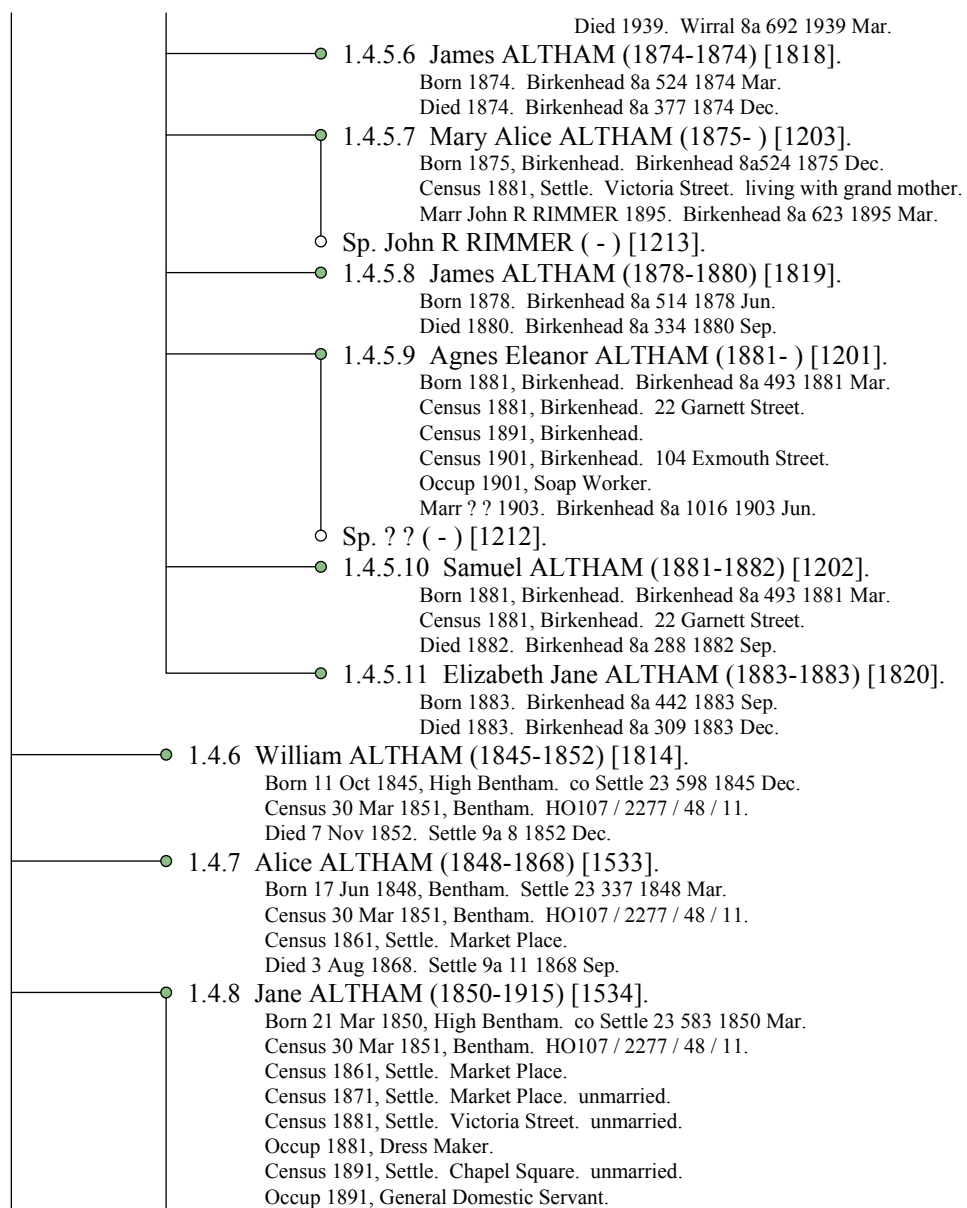

## John ALTHAM (1775-1834)

Died 1866. Penrith 10b 265 1866 Mar.