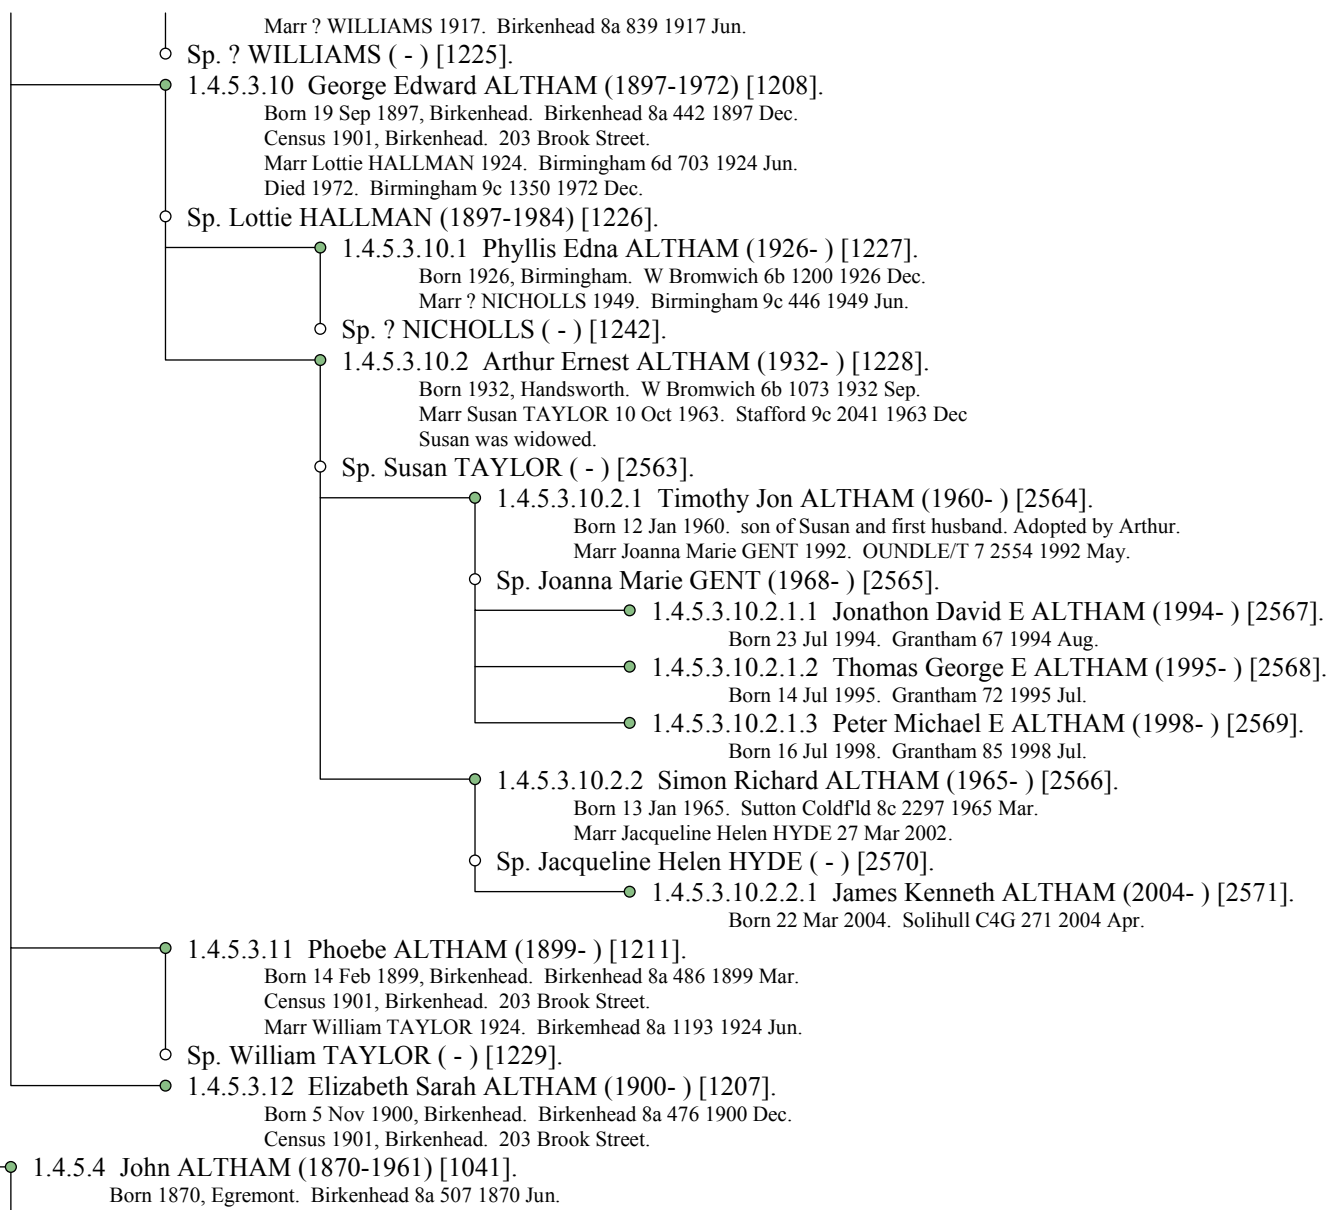

## John ALTHAM (1775-1834)

Died 1866. Penrith 10b 265 1866 Mar.