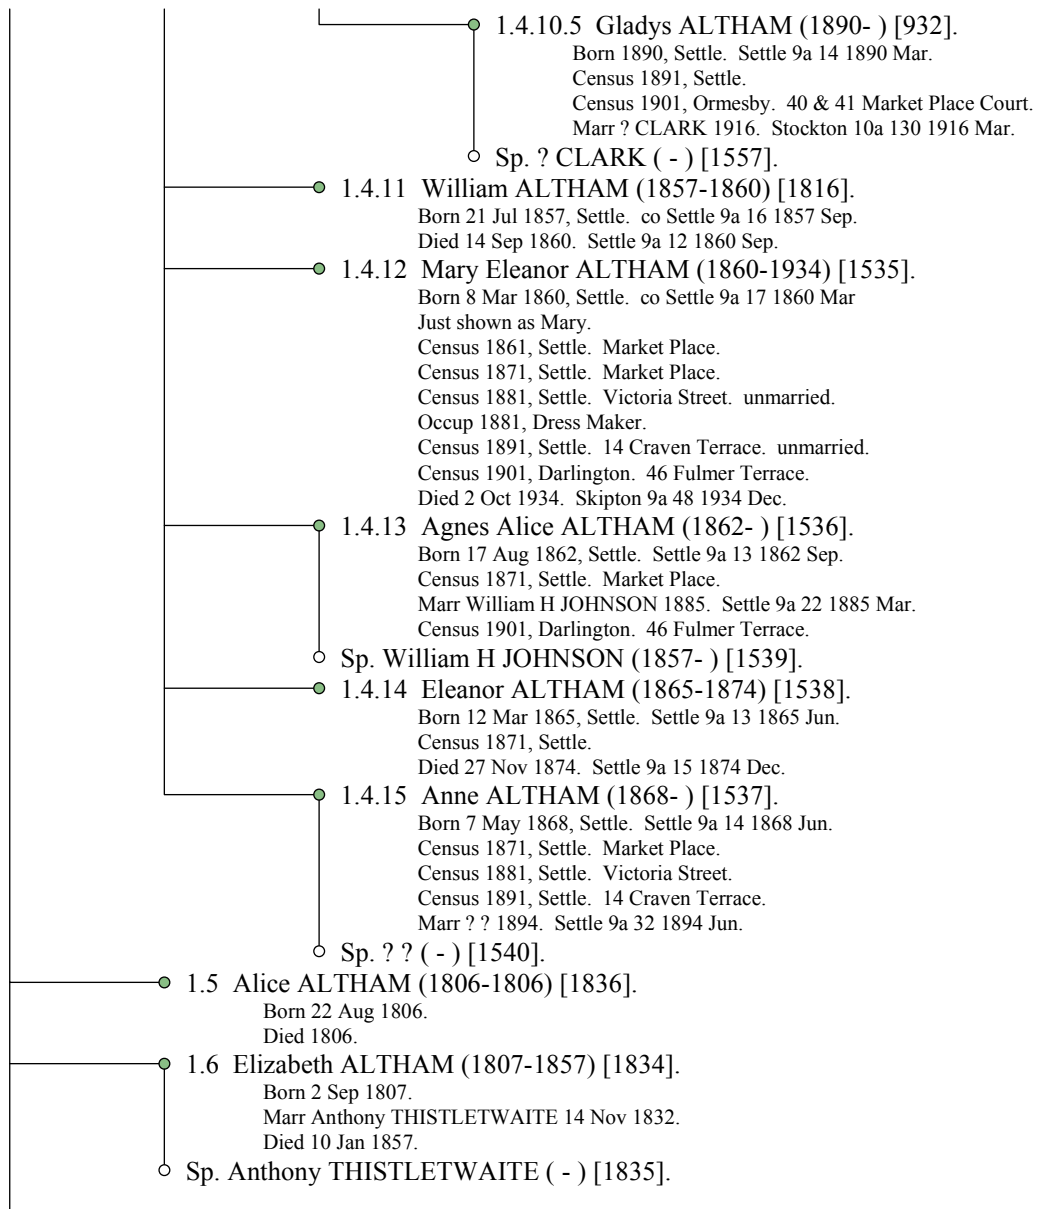

## John ALTHAM (1775-1834)

Died 1866. Penrith 10b 265 1866 Mar.