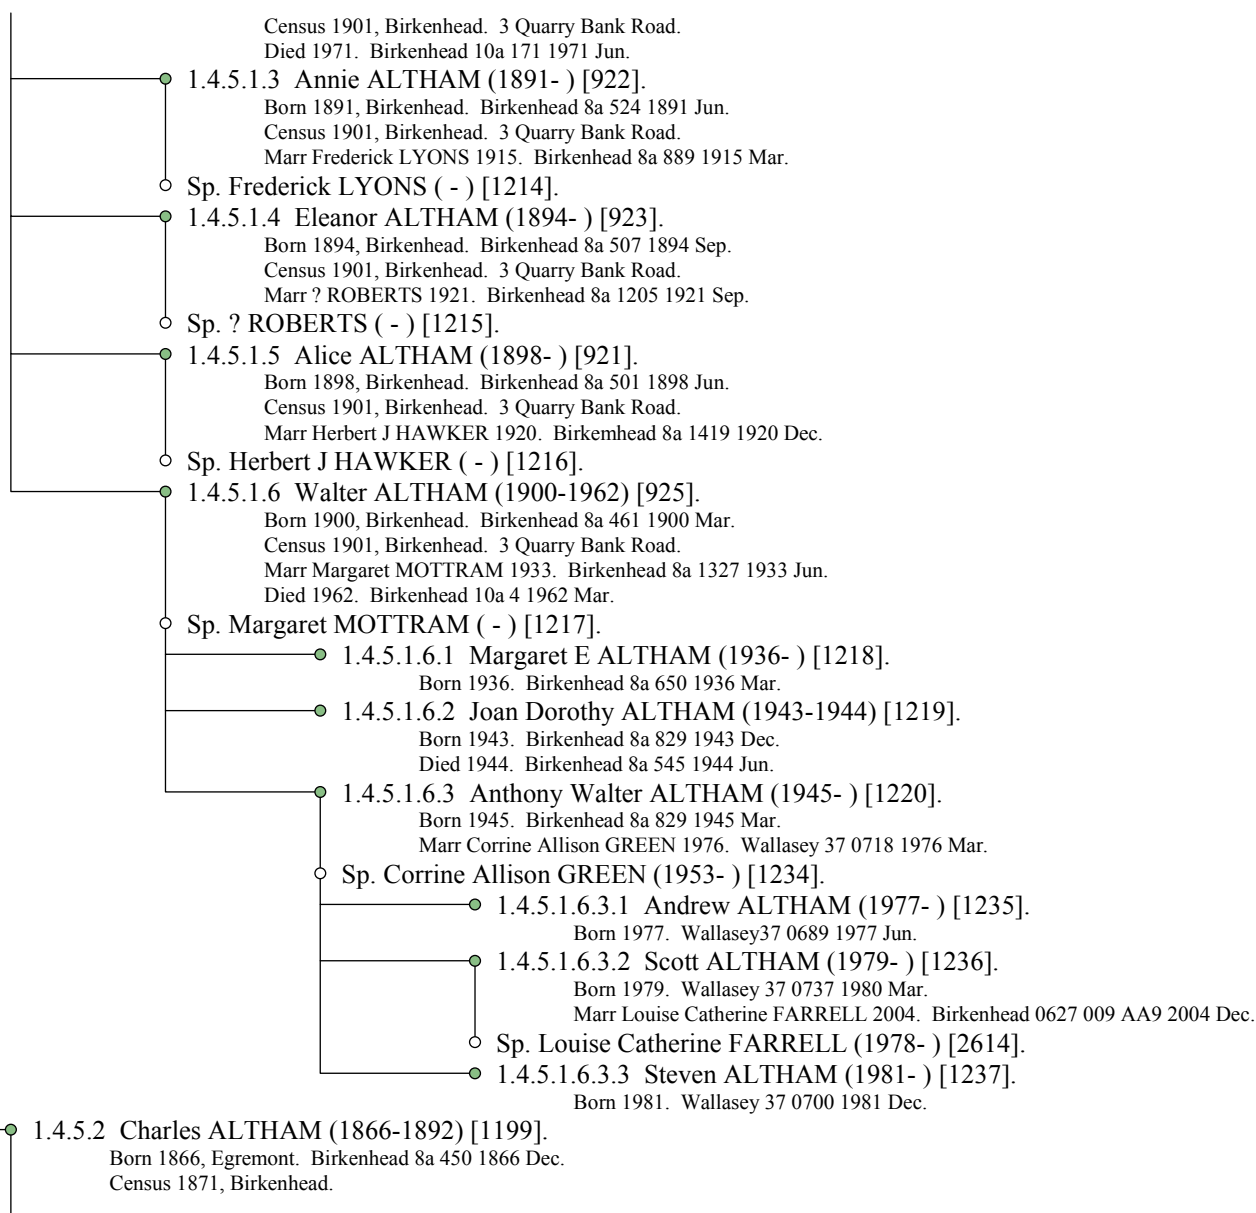

## John ALTHAM (1775-1834)

Died 1866. Penrith 10b 265 1866 Mar.