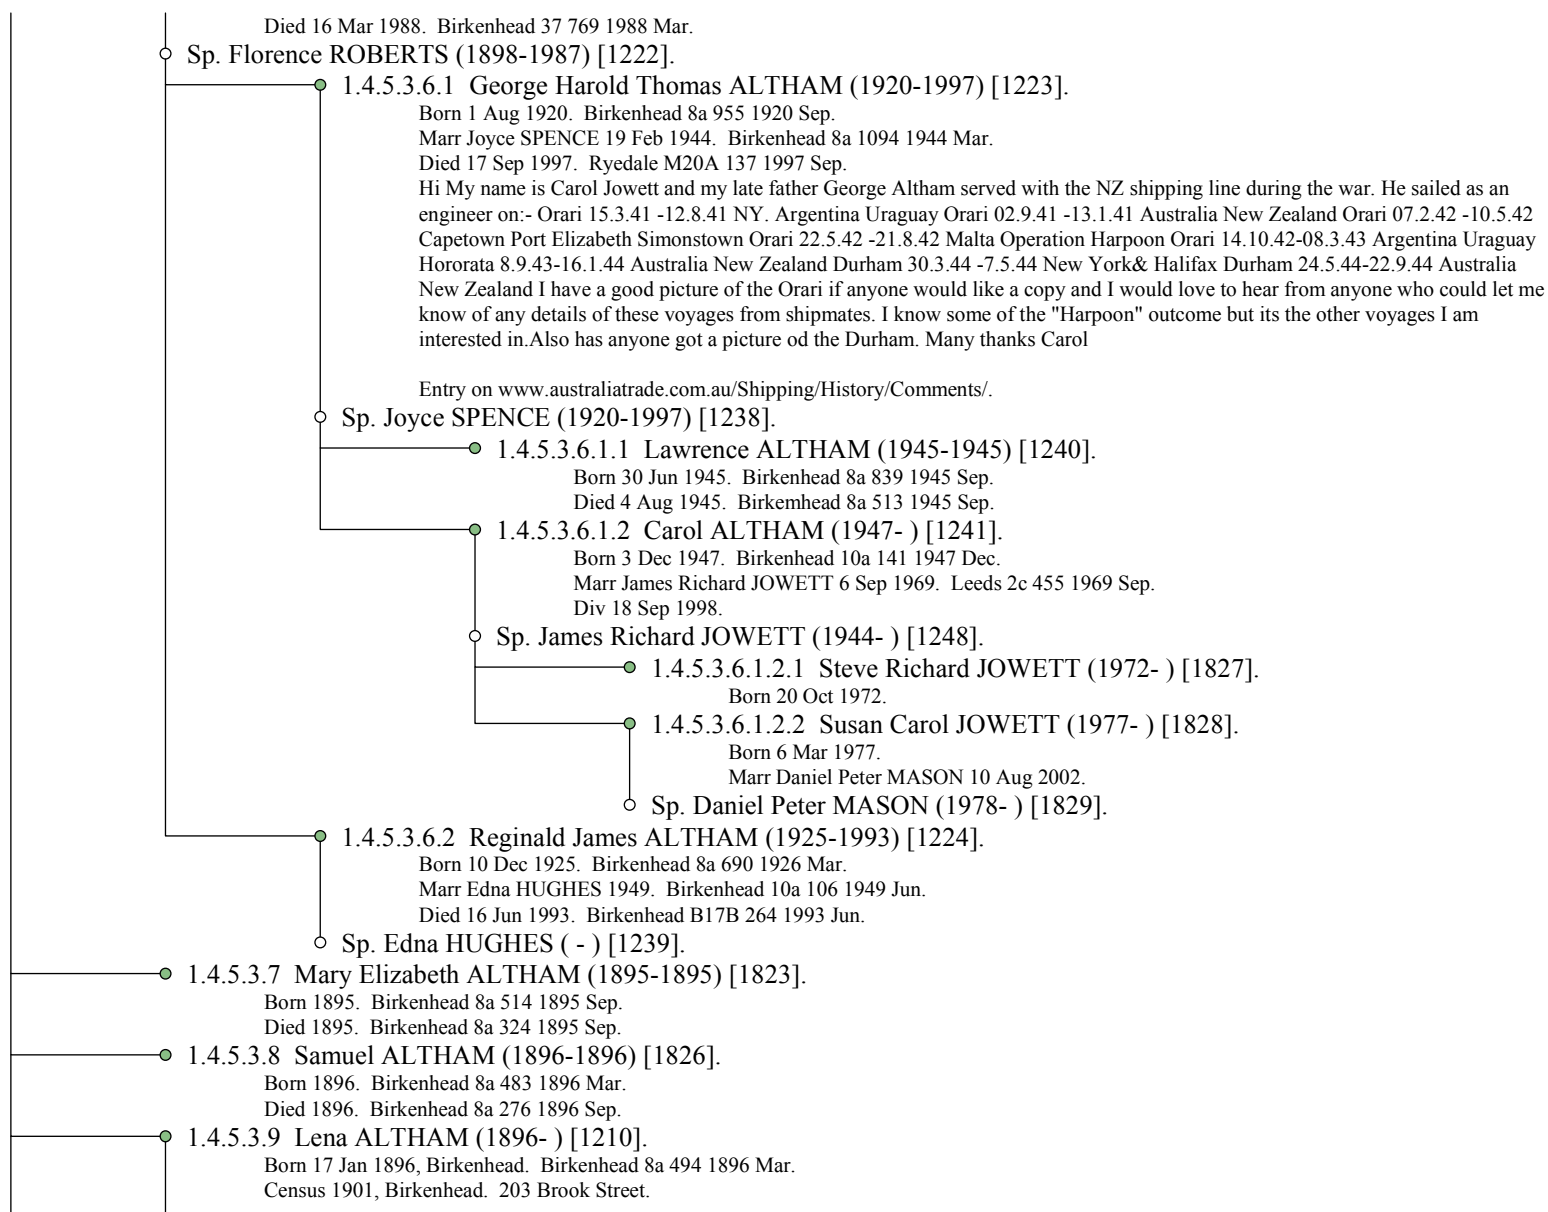

## John ALTHAM (1775-1834)

Died 1866. Penrith 10b 265 1866 Mar.