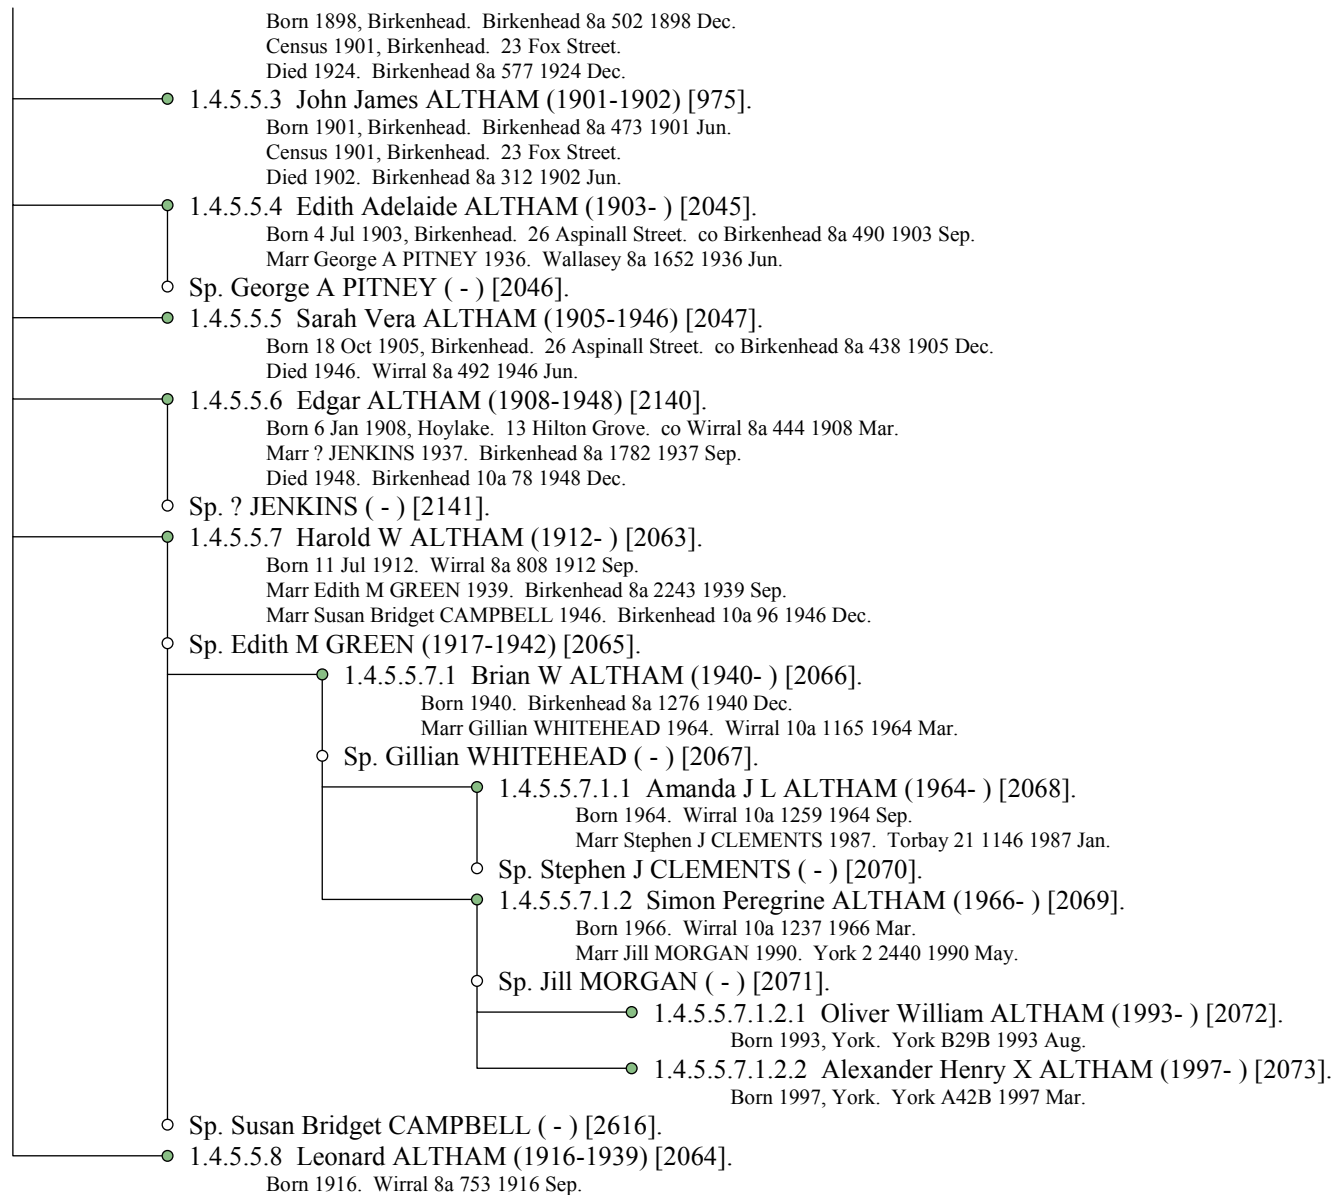

## John ALTHAM (1775-1834)

Died 1866. Penrith 10b 265 1866 Mar.