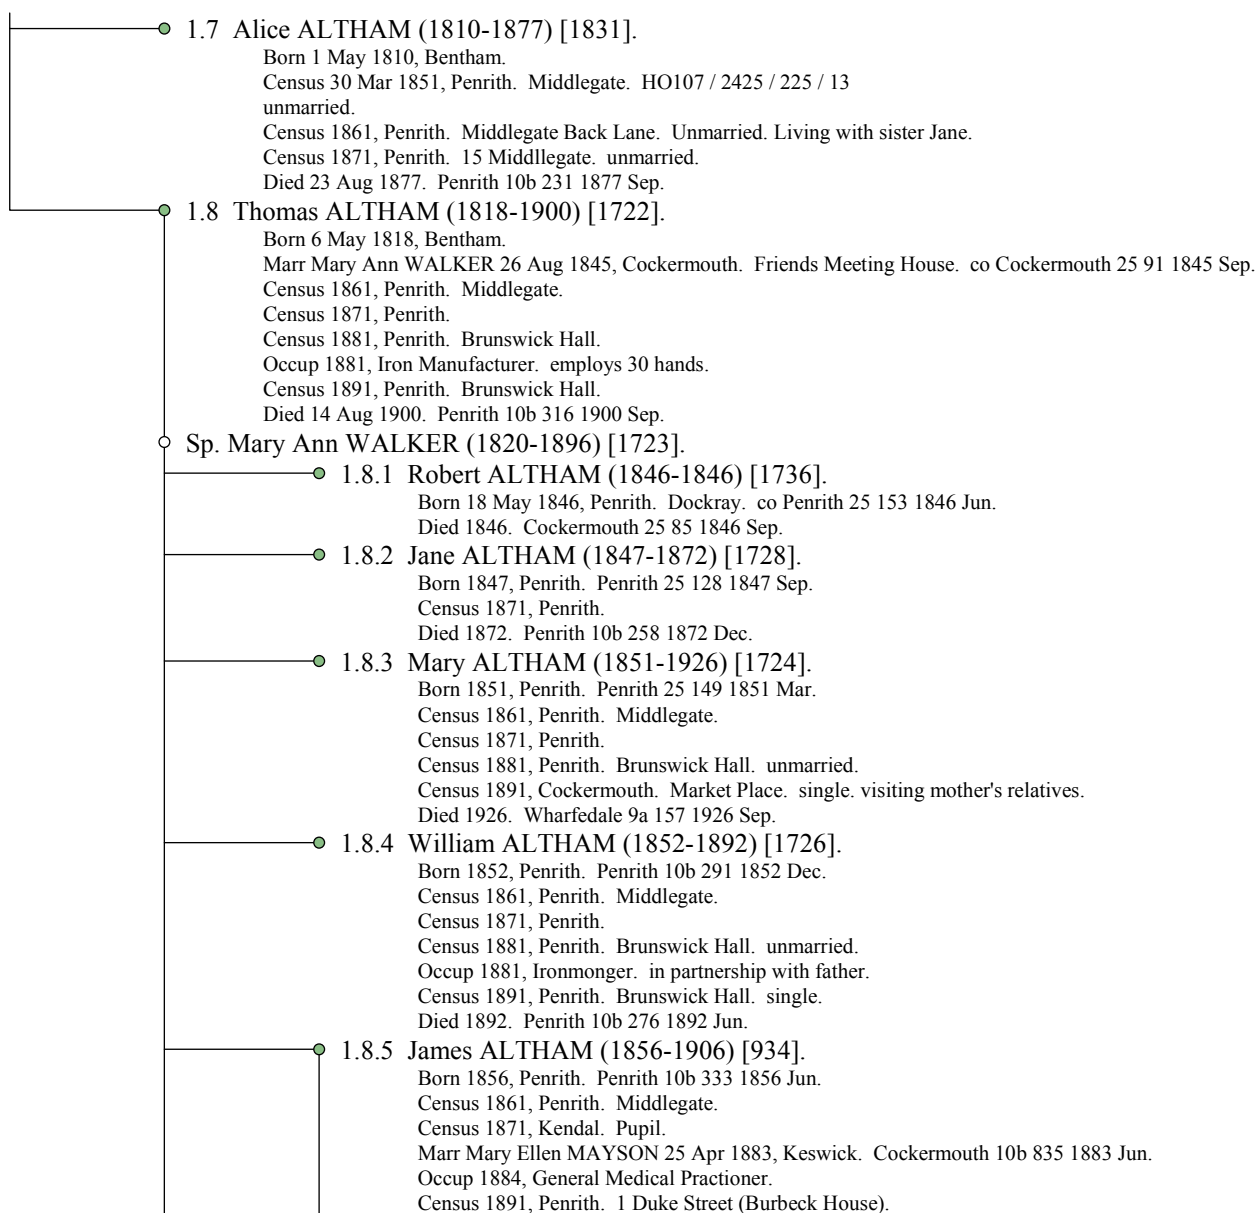

## John ALTHAM (1775-1834)

Died 1866. Penrith 10b 265 1866 Mar.