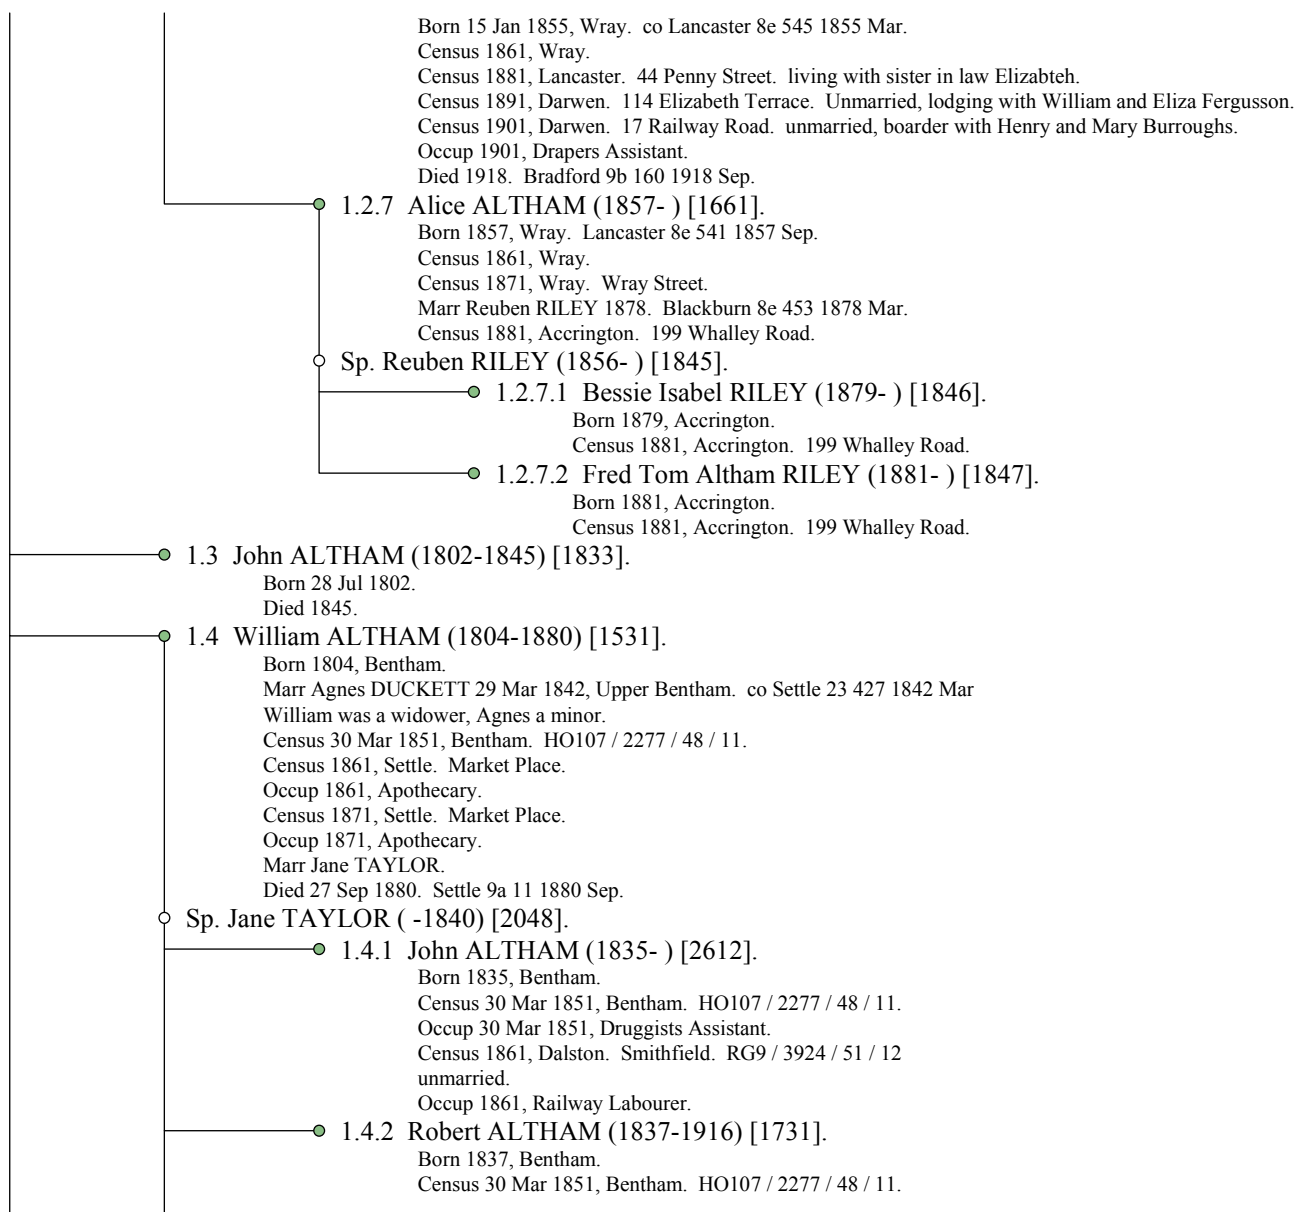

## John ALTHAM (1775-1834)

Died 1866. Penrith 10b 265 1866 Mar.