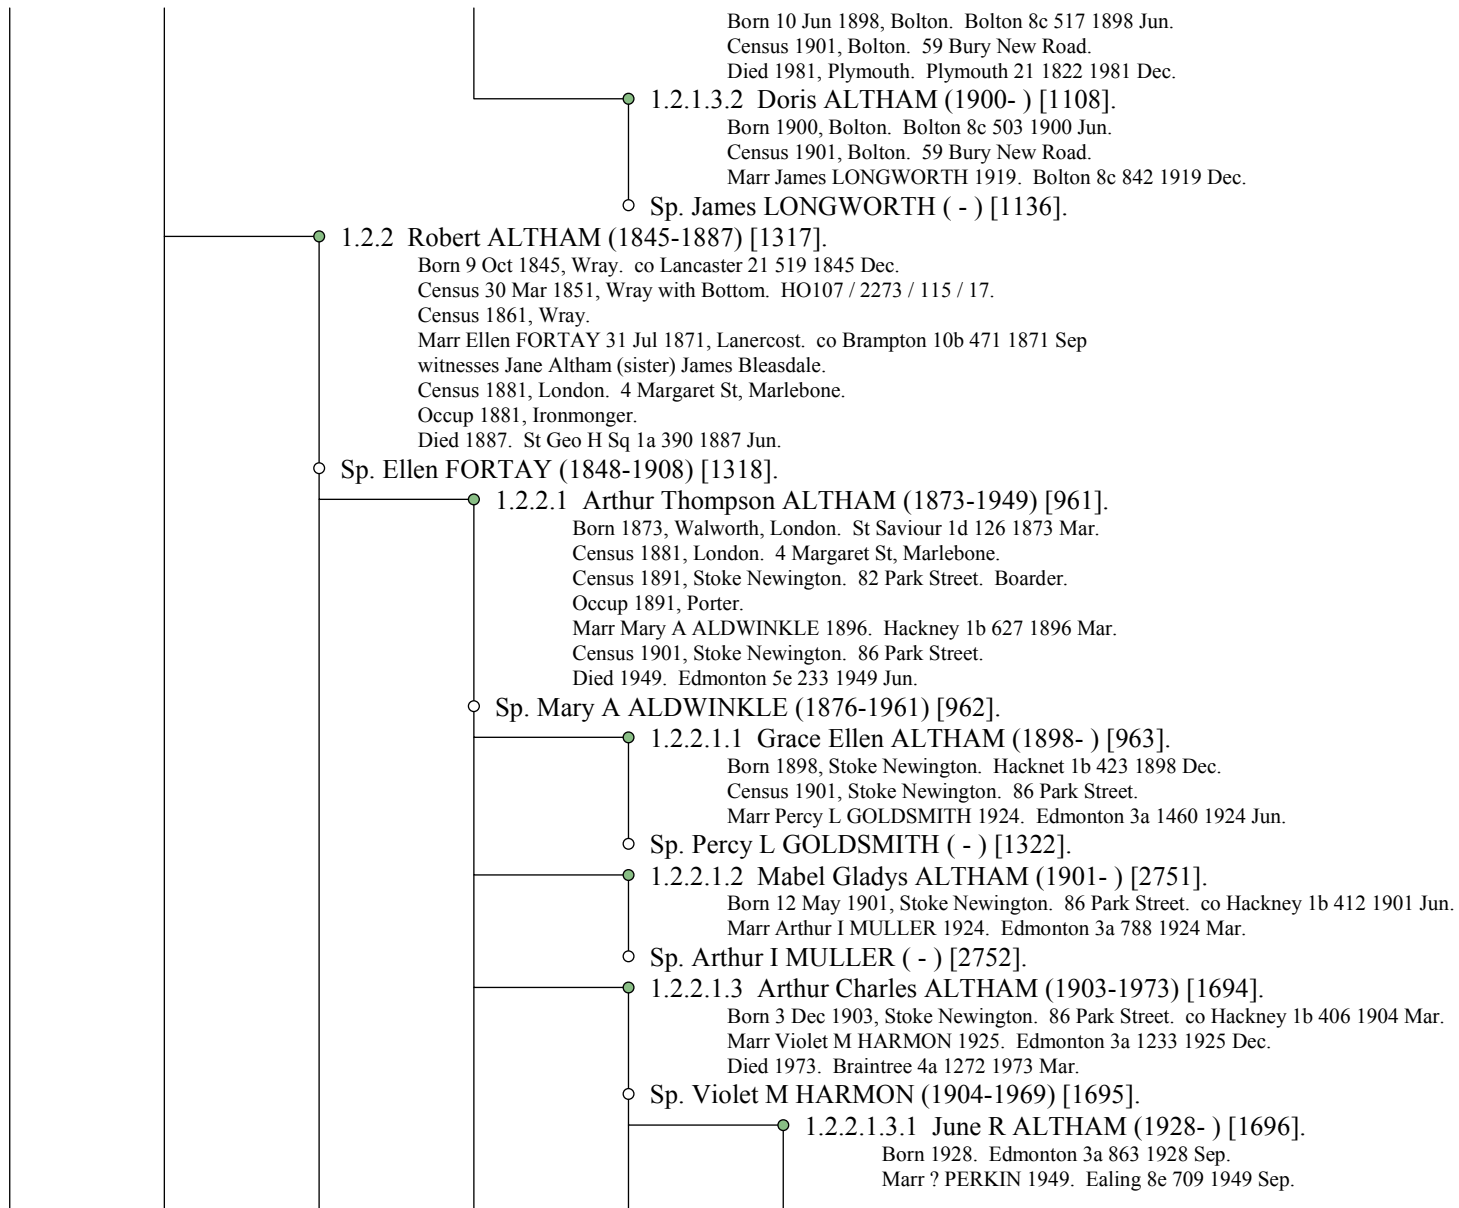

## John ALTHAM (1775-1834)

Died 1866. Penrith 10b 265 1866 Mar.