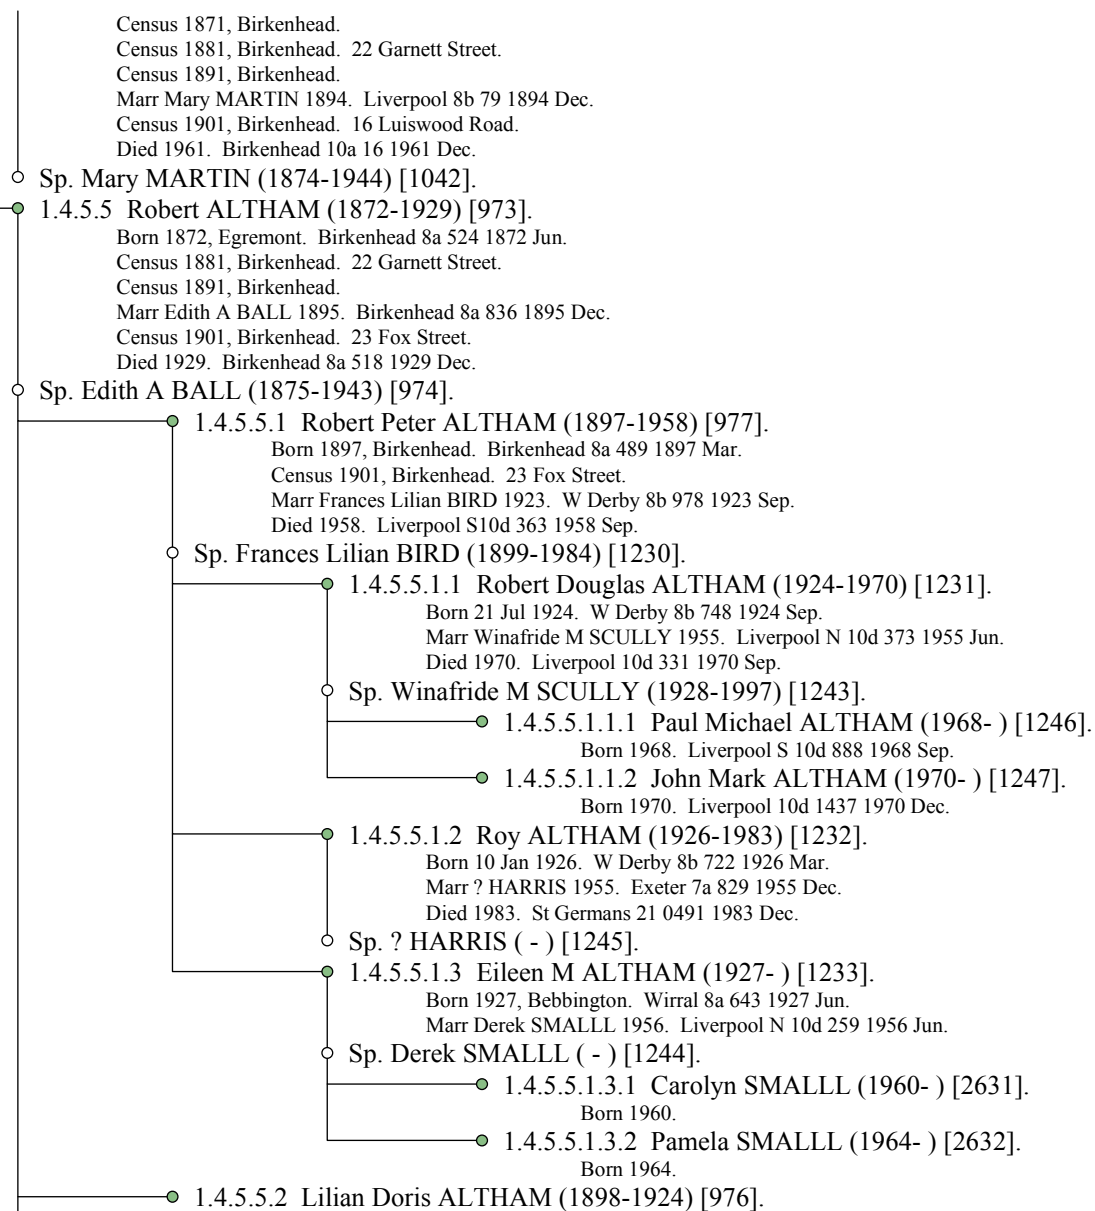

## John ALTHAM (1775-1834)

Died 1866. Penrith 10b 265 1866 Mar.