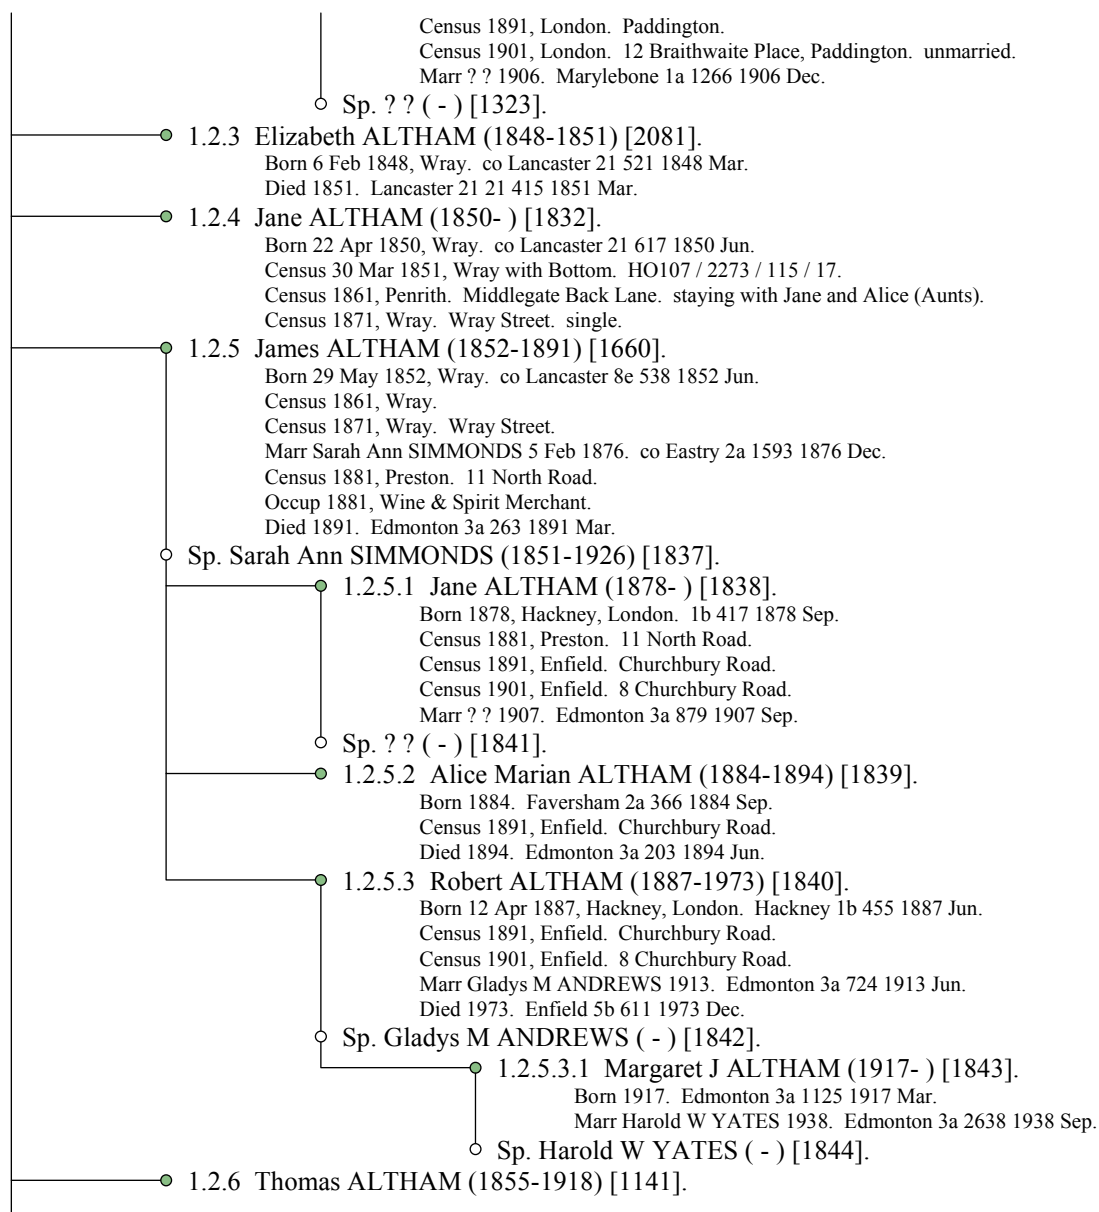

## John ALTHAM (1775-1834)

Died 1866. Penrith 10b 265 1866 Mar.