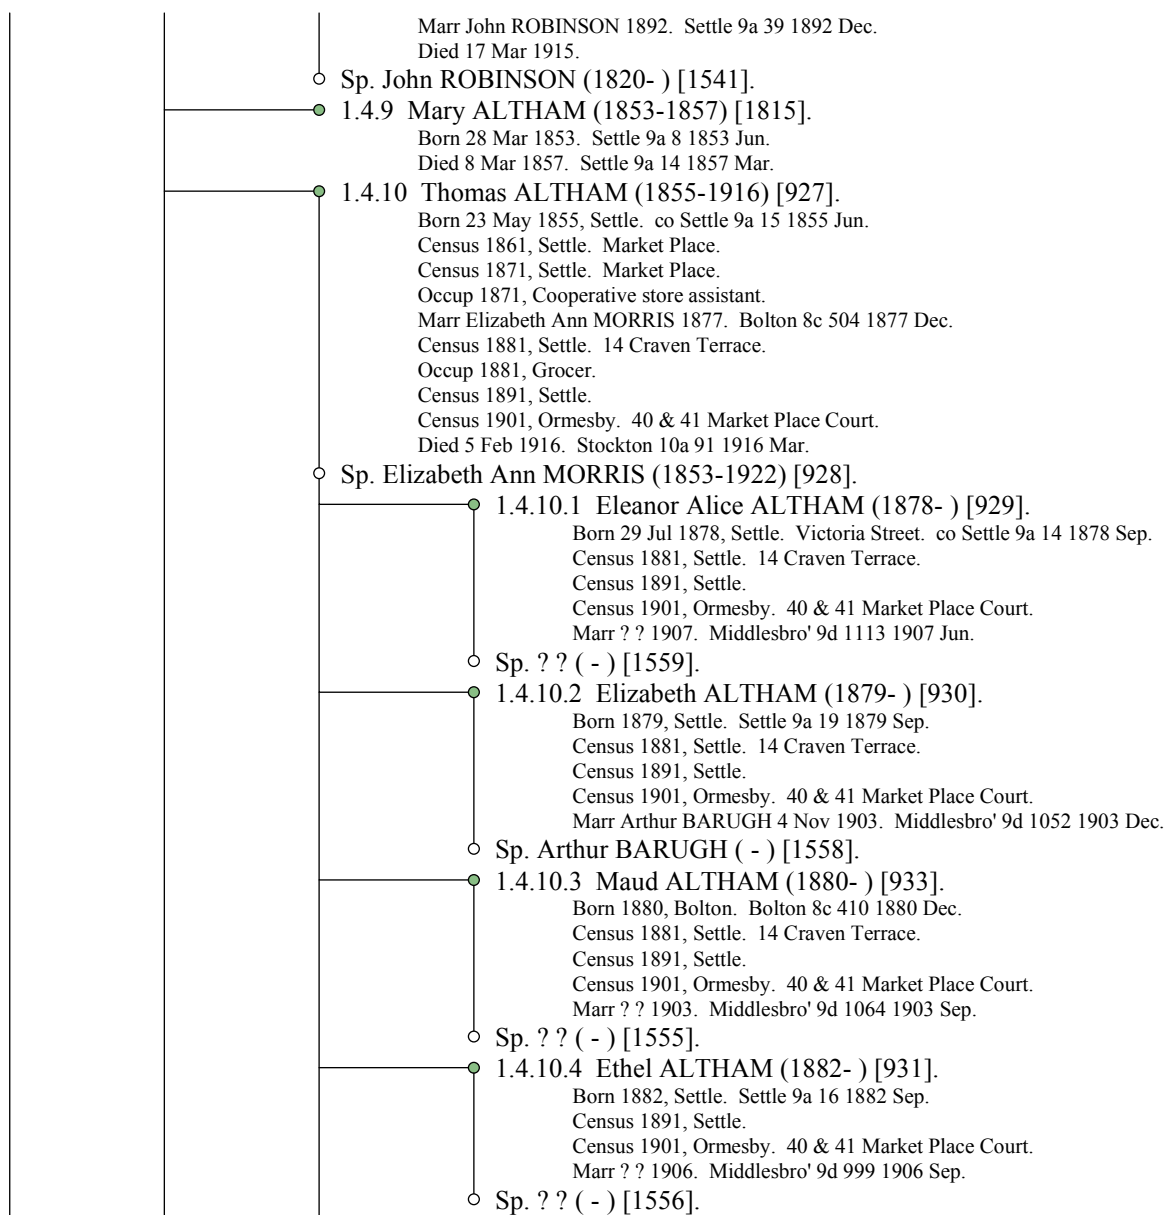

## John ALTHAM (1775-1834)

Died 1866. Penrith 10b 265 1866 Mar.