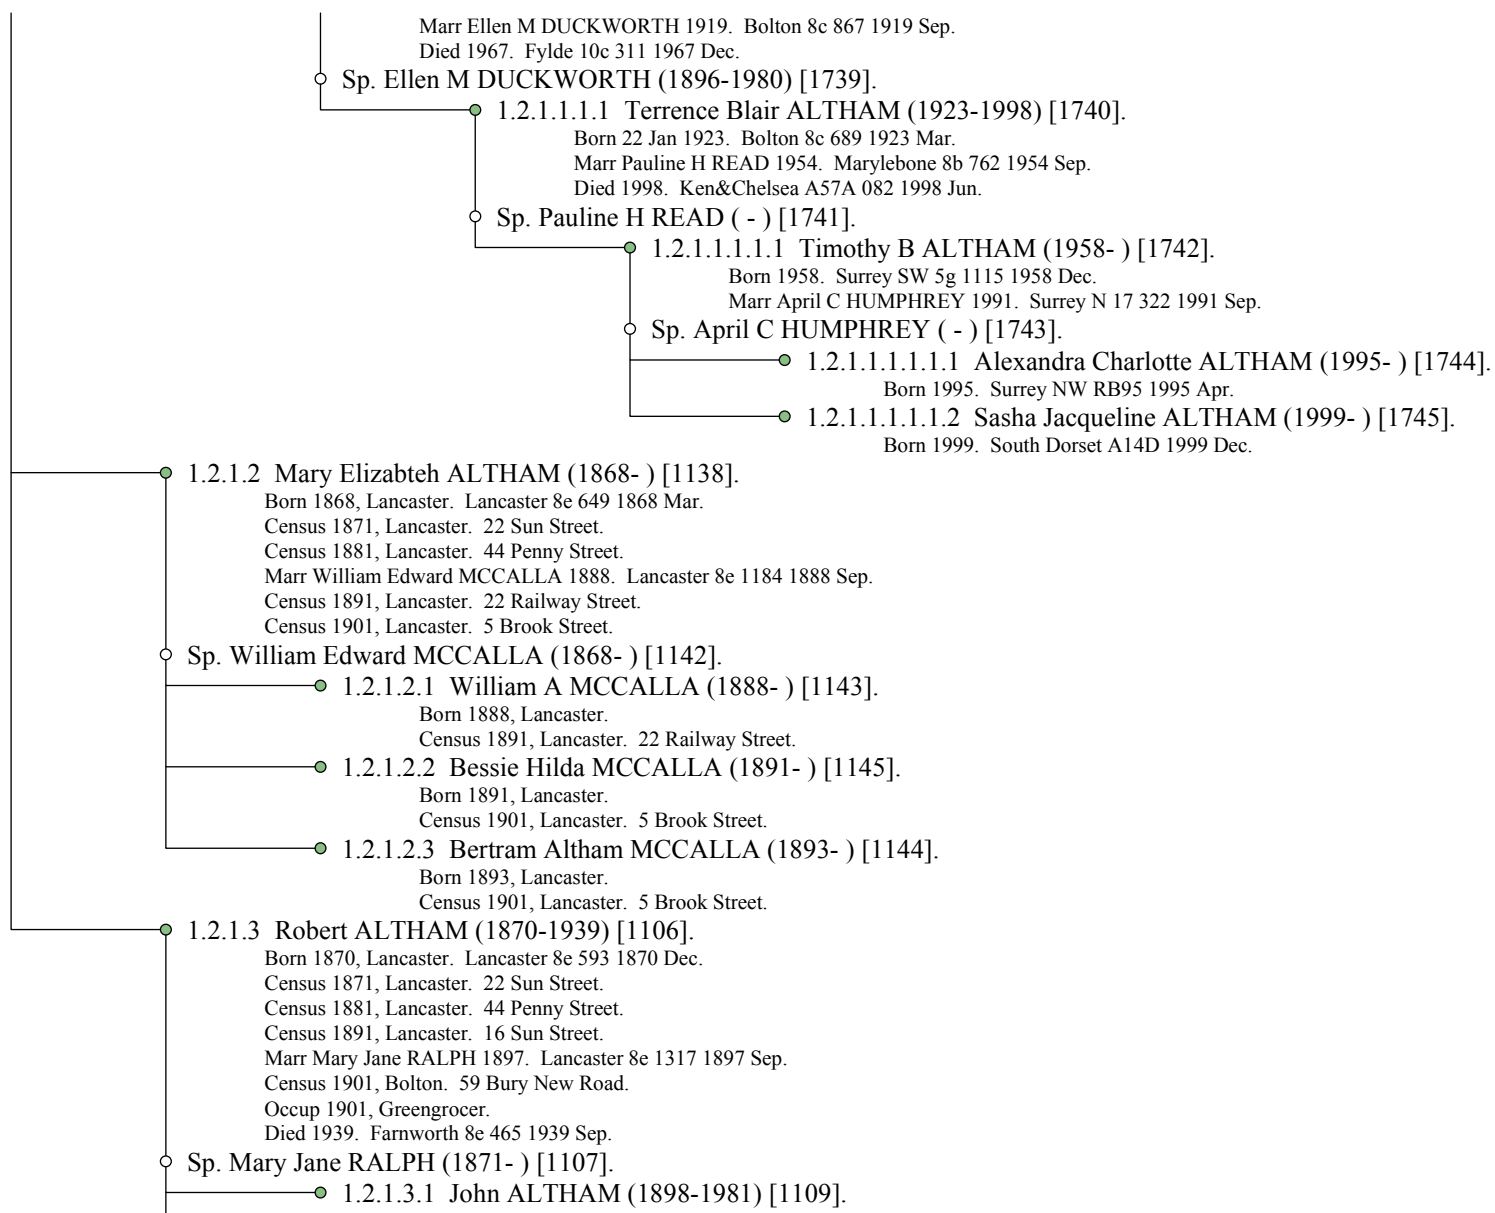

## John ALTHAM (1775-1834)

Died 1866. Penrith 10b 265 1866 Mar.