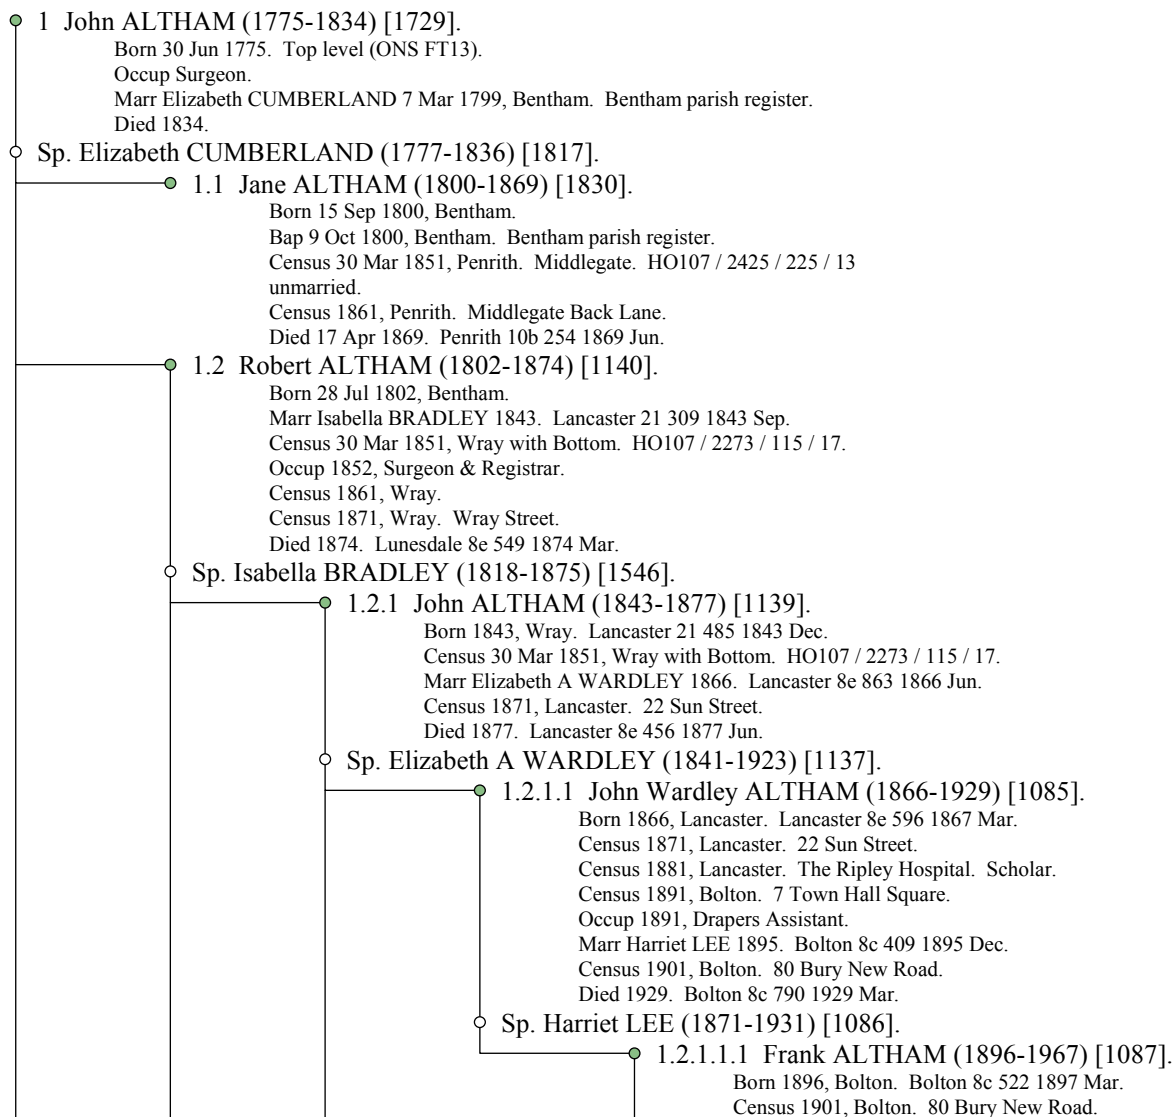

## John ALTHAM (1775-1834)

Died 1866. Penrith 10b 265 1866 Mar.