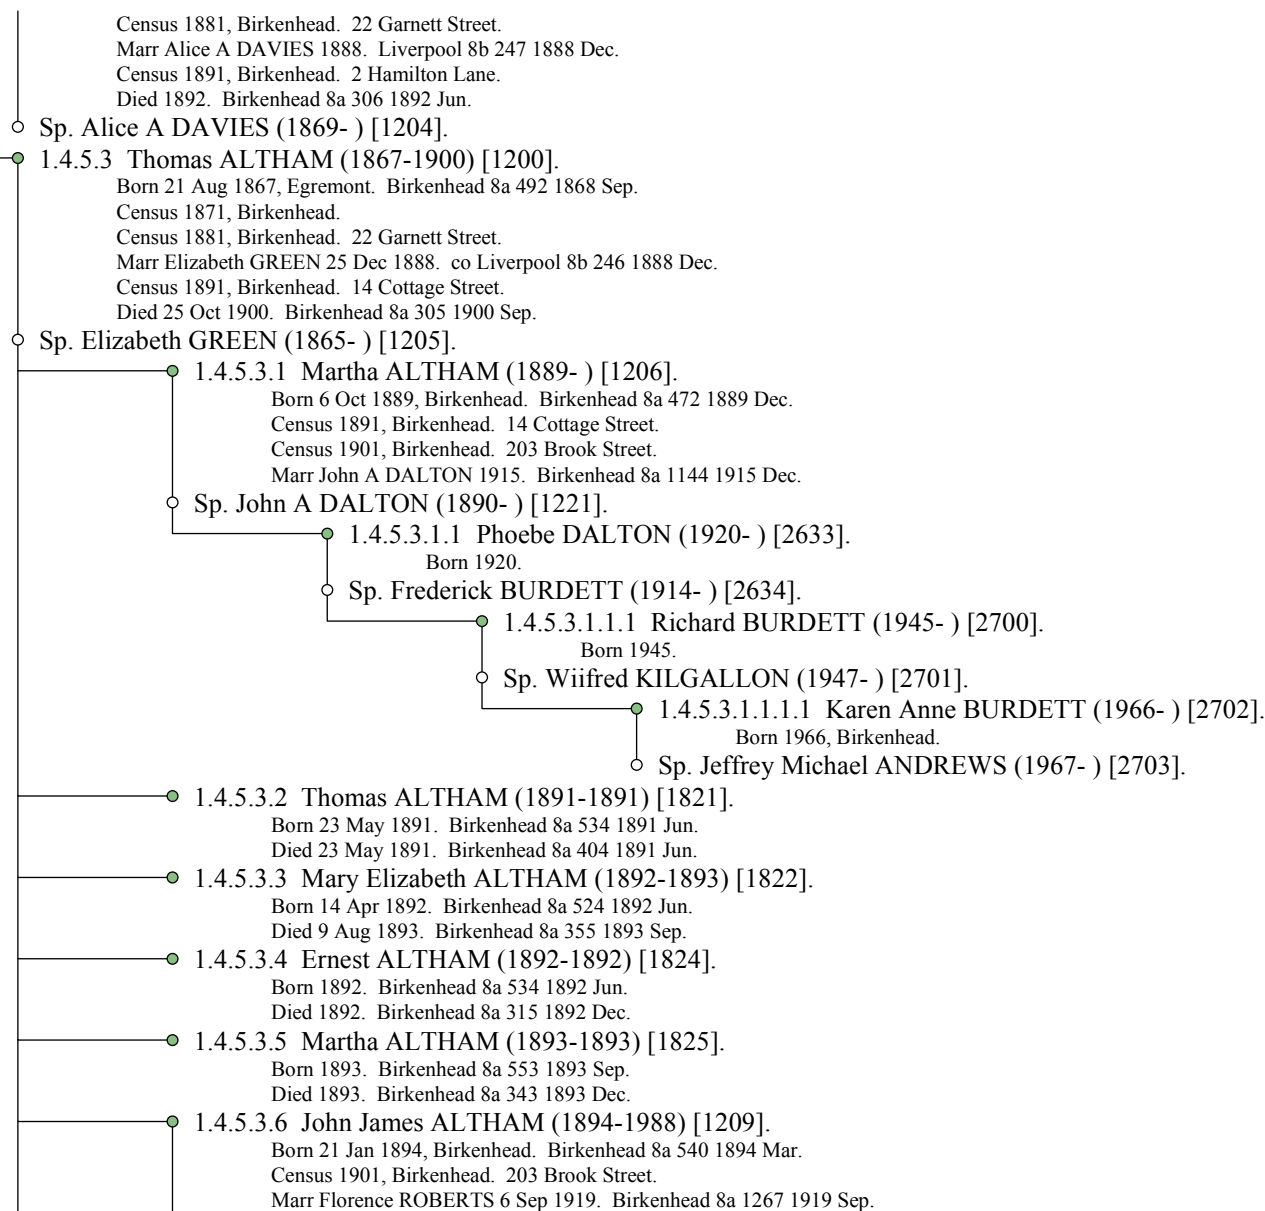

## John ALTHAM (1775-1834)

Died 1866. Penrith 10b 265 1866 Mar.