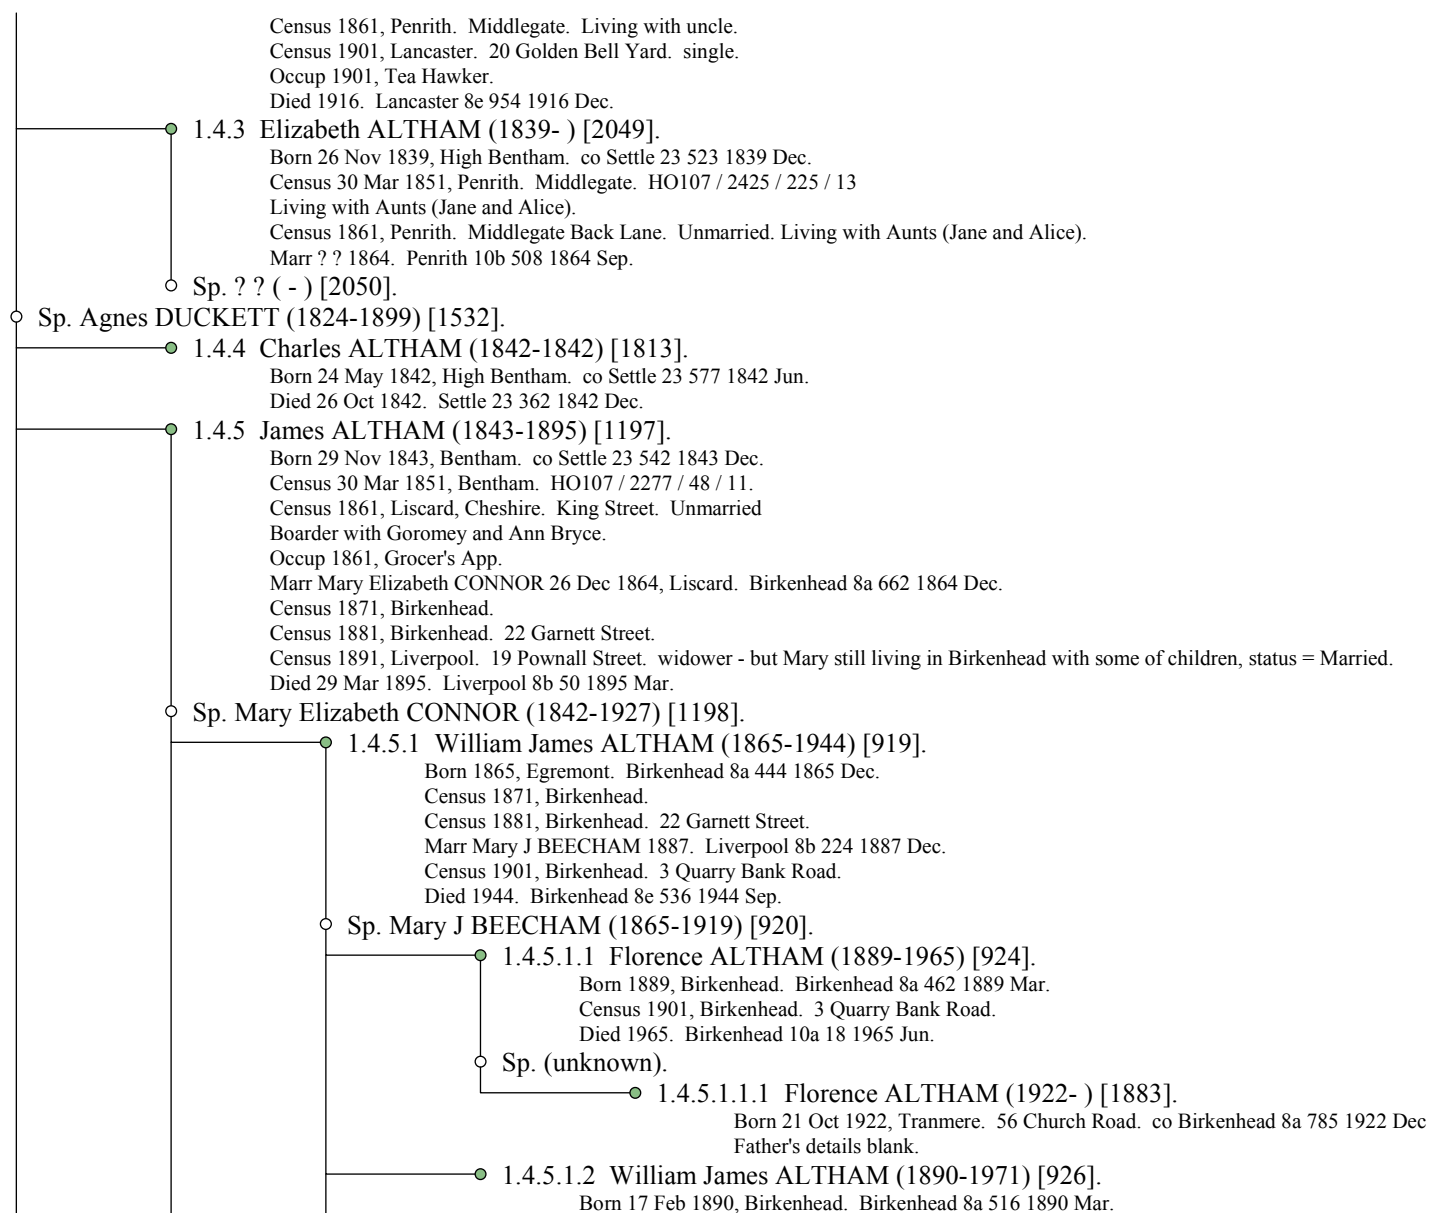

## John ALTHAM (1775-1834)

Died 1866. Penrith 10b 265 1866 Mar.