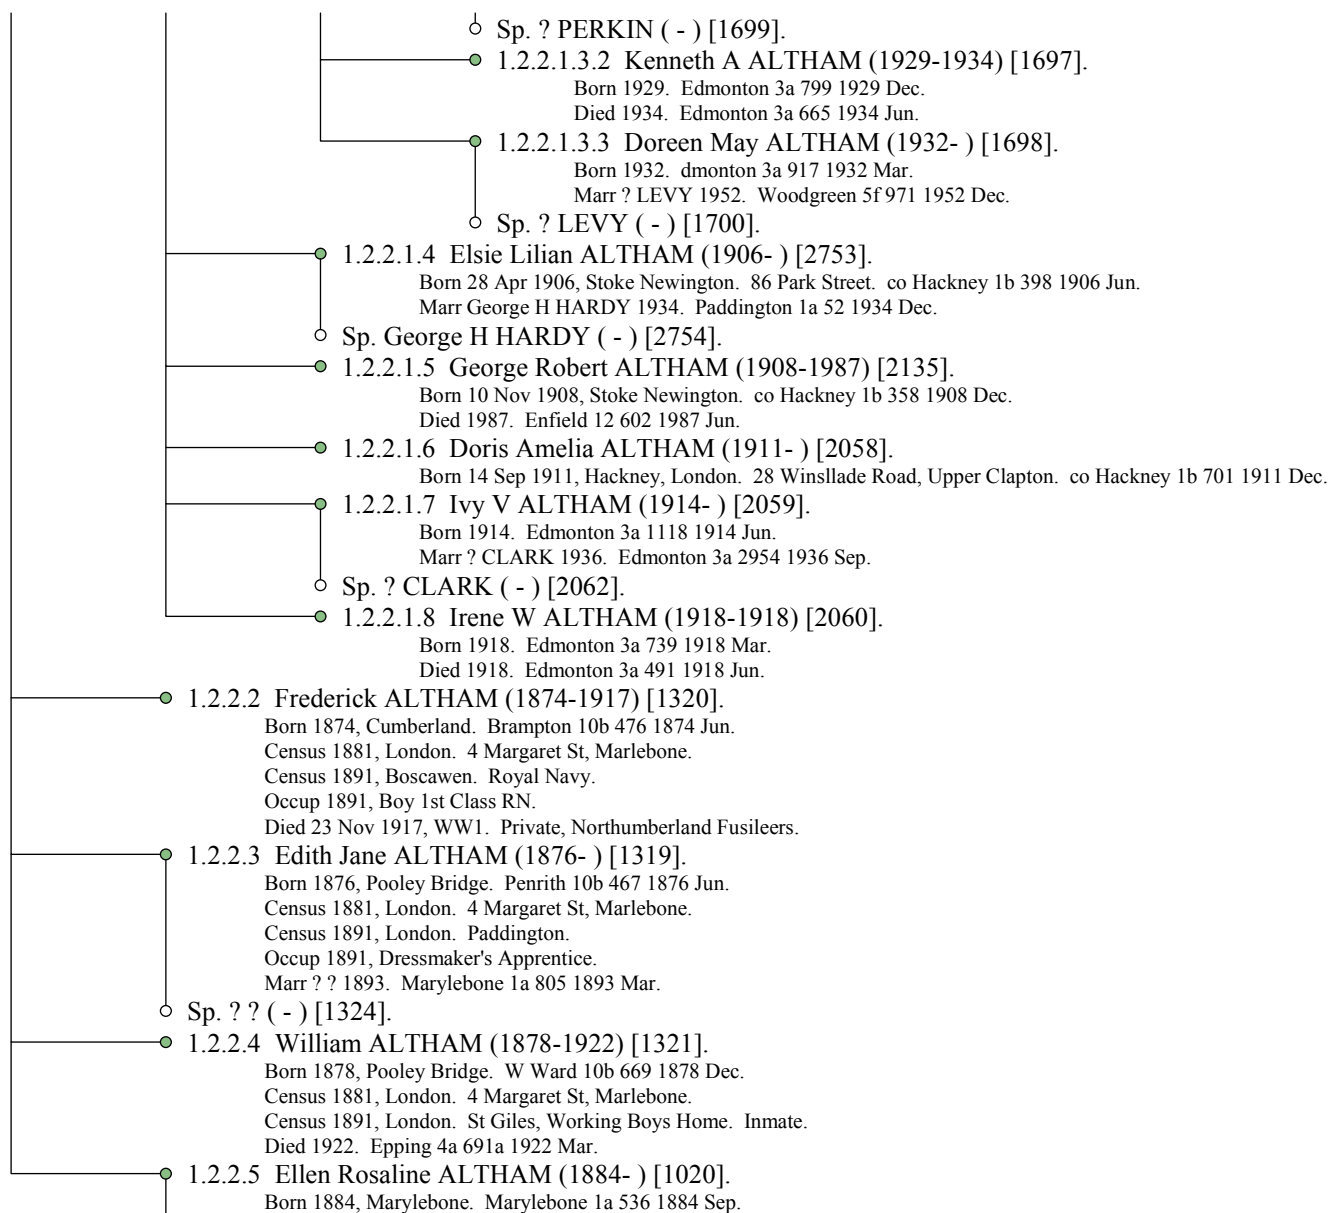

## John ALTHAM (1775-1834)

Died 1866. Penrith 10b 265 1866 Mar.