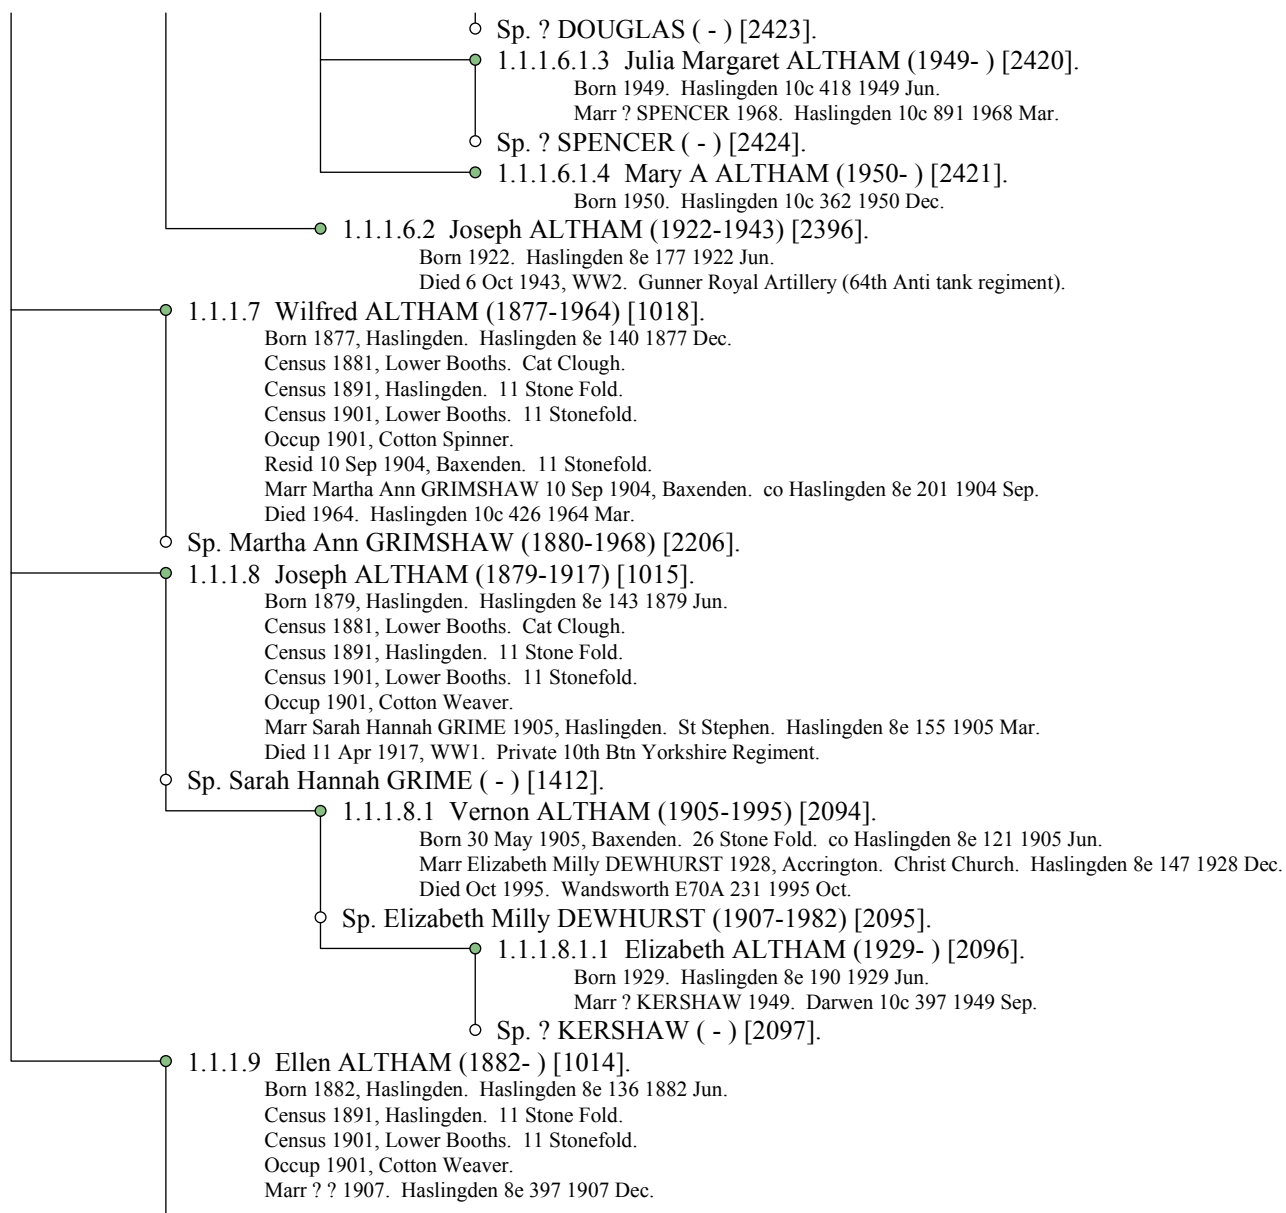

Henry ALTHAM (1780?-)

♁ Sp. ? CLARKSON (-) [2185].
└── 1.2.3.6 Samuel Hargreaves ALTHAM (1891-1891) [2180].
 Born 1891, Burnley. Burnley 8e 177 1891 Jun.
 Census 1891, Habergham Eaves. 7 Albion Terrace.
 Died 1891. Fylde 8e 441 1891 Sep.