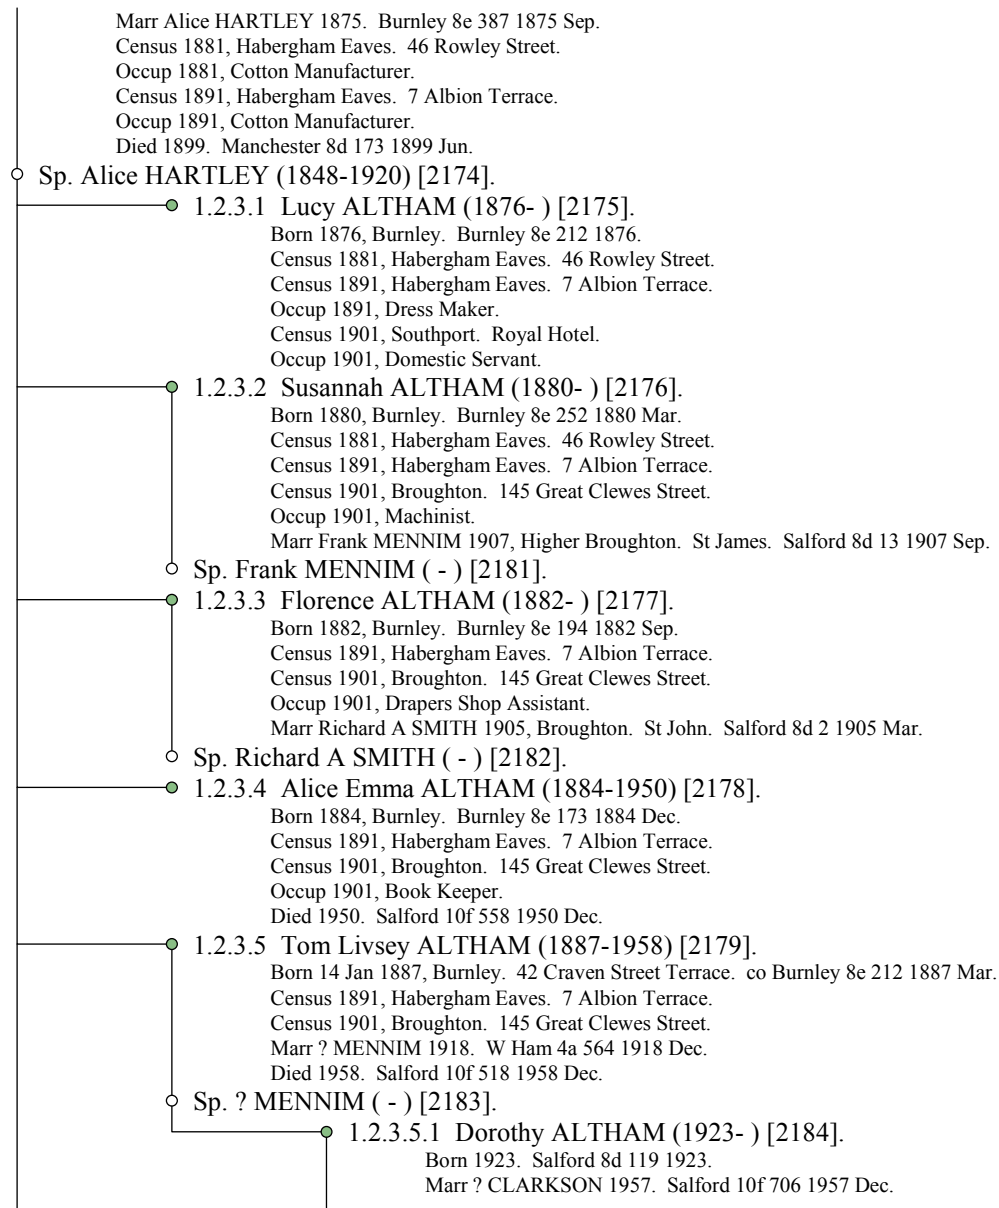

Henry ALTHAM (1780?-)

♁ Sp. ? CLARKSON (-) [2185].
└── 1.2.3.6 Samuel Hargreaves ALTHAM (1891-1891) [2180].
 Born 1891, Burnley. Burnley 8e 177 1891 Jun.
 Census 1891, Habergham Eaves. 7 Albion Terrace.
 Died 1891. Fylde 8e 441 1891 Sep.