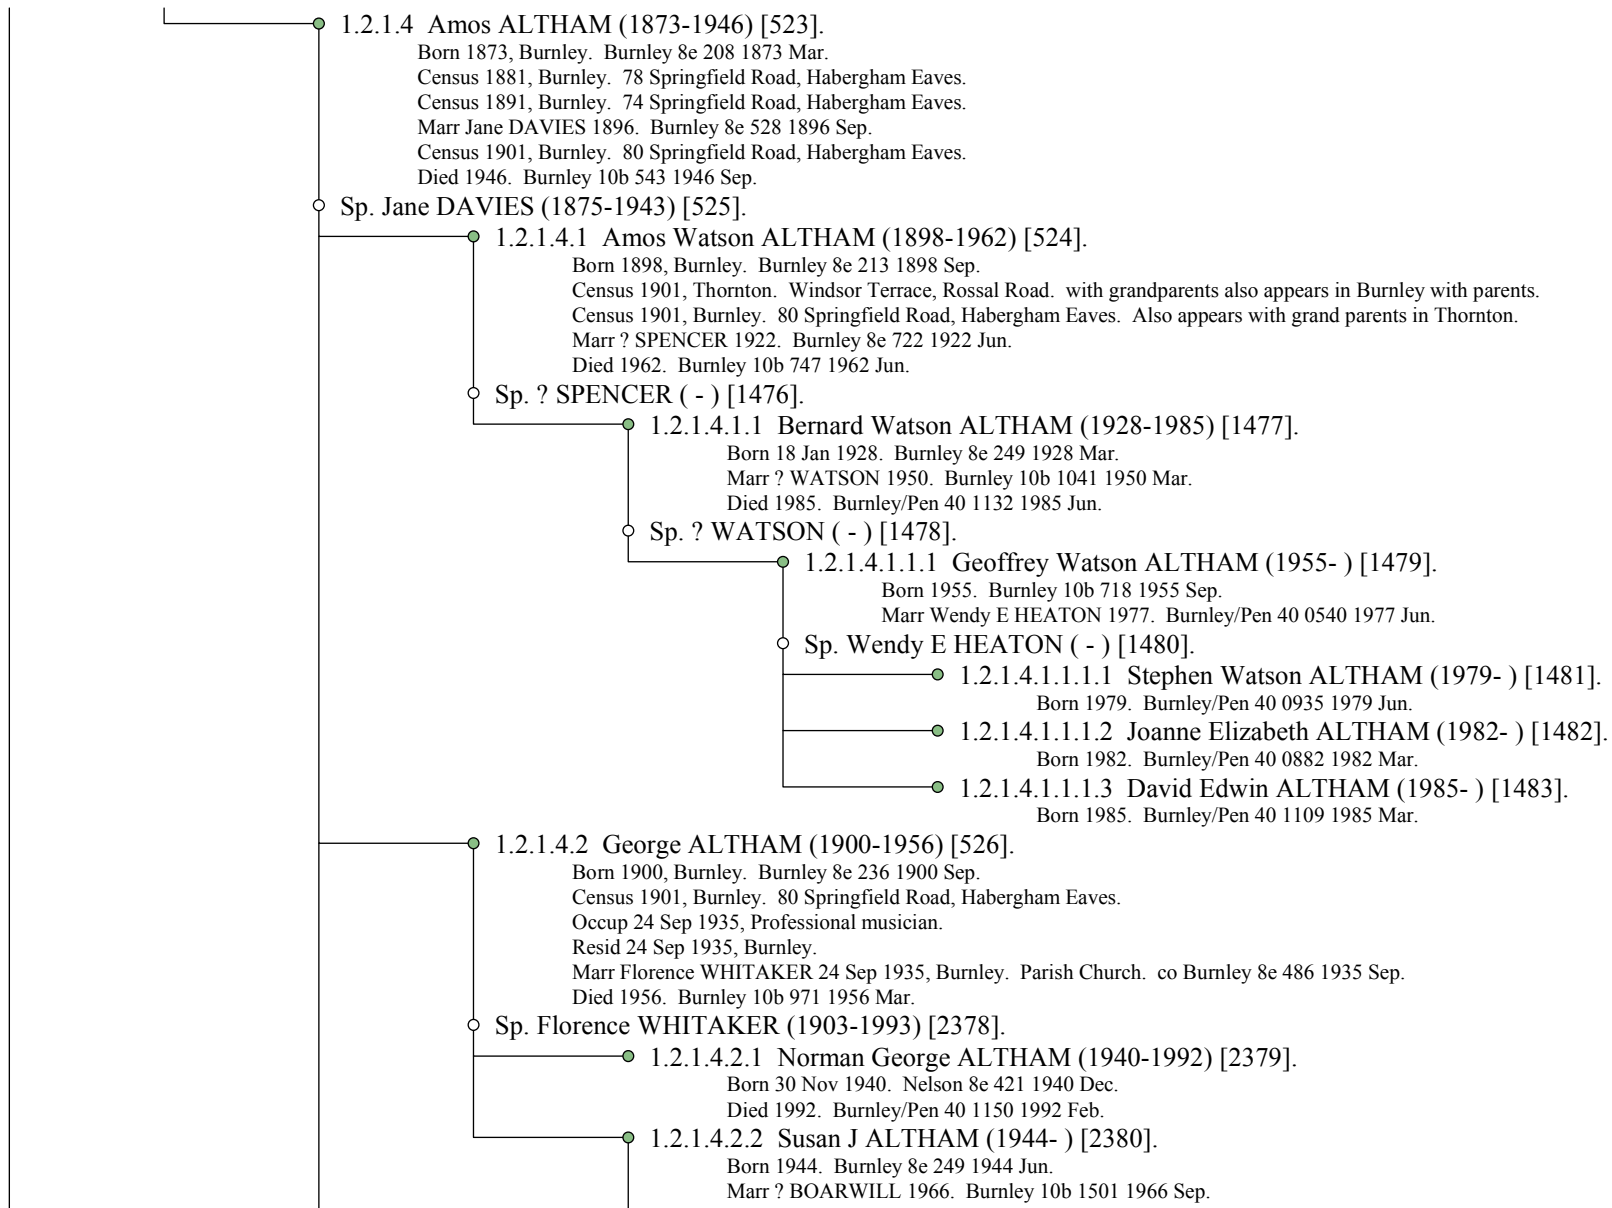

Henry ALTHAM (1780?-)

♁ Sp. ? CLARKSON (-) [2185].
└── 1.2.3.6 Samuel Hargreaves ALTHAM (1891-1891) [2180].
 Born 1891, Burnley. Burnley 8e 177 1891 Jun.
 Census 1891, Habergham Eaves. 7 Albion Terrace.
 Died 1891. Fylde 8e 441 1891 Sep.