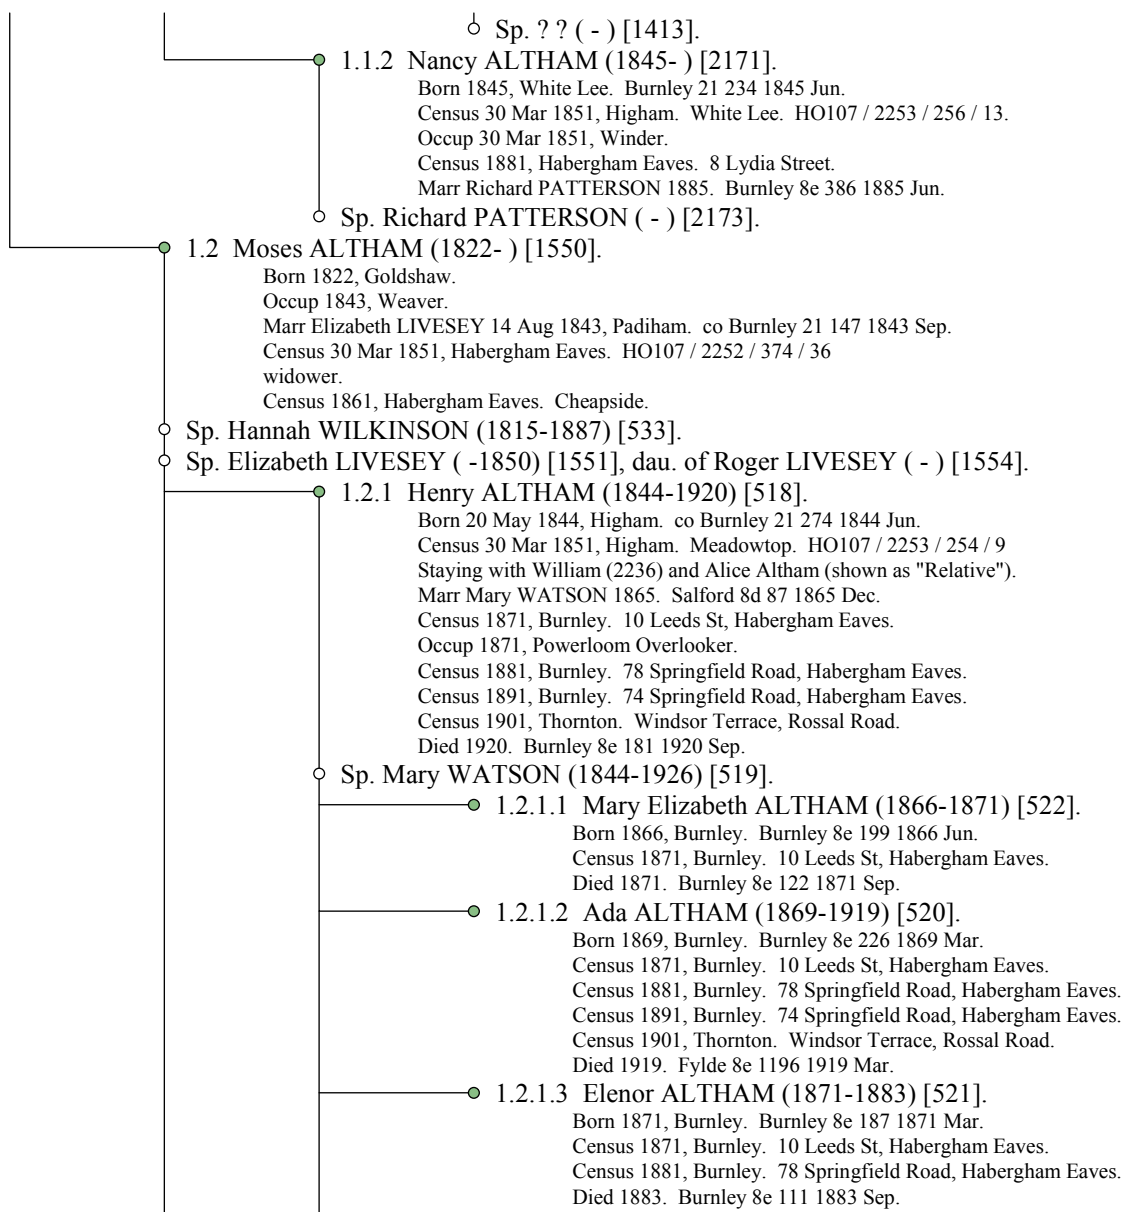

Henry ALTHAM (1780?-)

♁ Sp. ? CLARKSON (-) [2185].
└── 1.2.3.6 Samuel Hargreaves ALTHAM (1891-1891) [2180].
 Born 1891, Burnley. Burnley 8e 177 1891 Jun.
 Census 1891, Habergham Eaves. 7 Albion Terrace.
 Died 1891. Fylde 8e 441 1891 Sep.