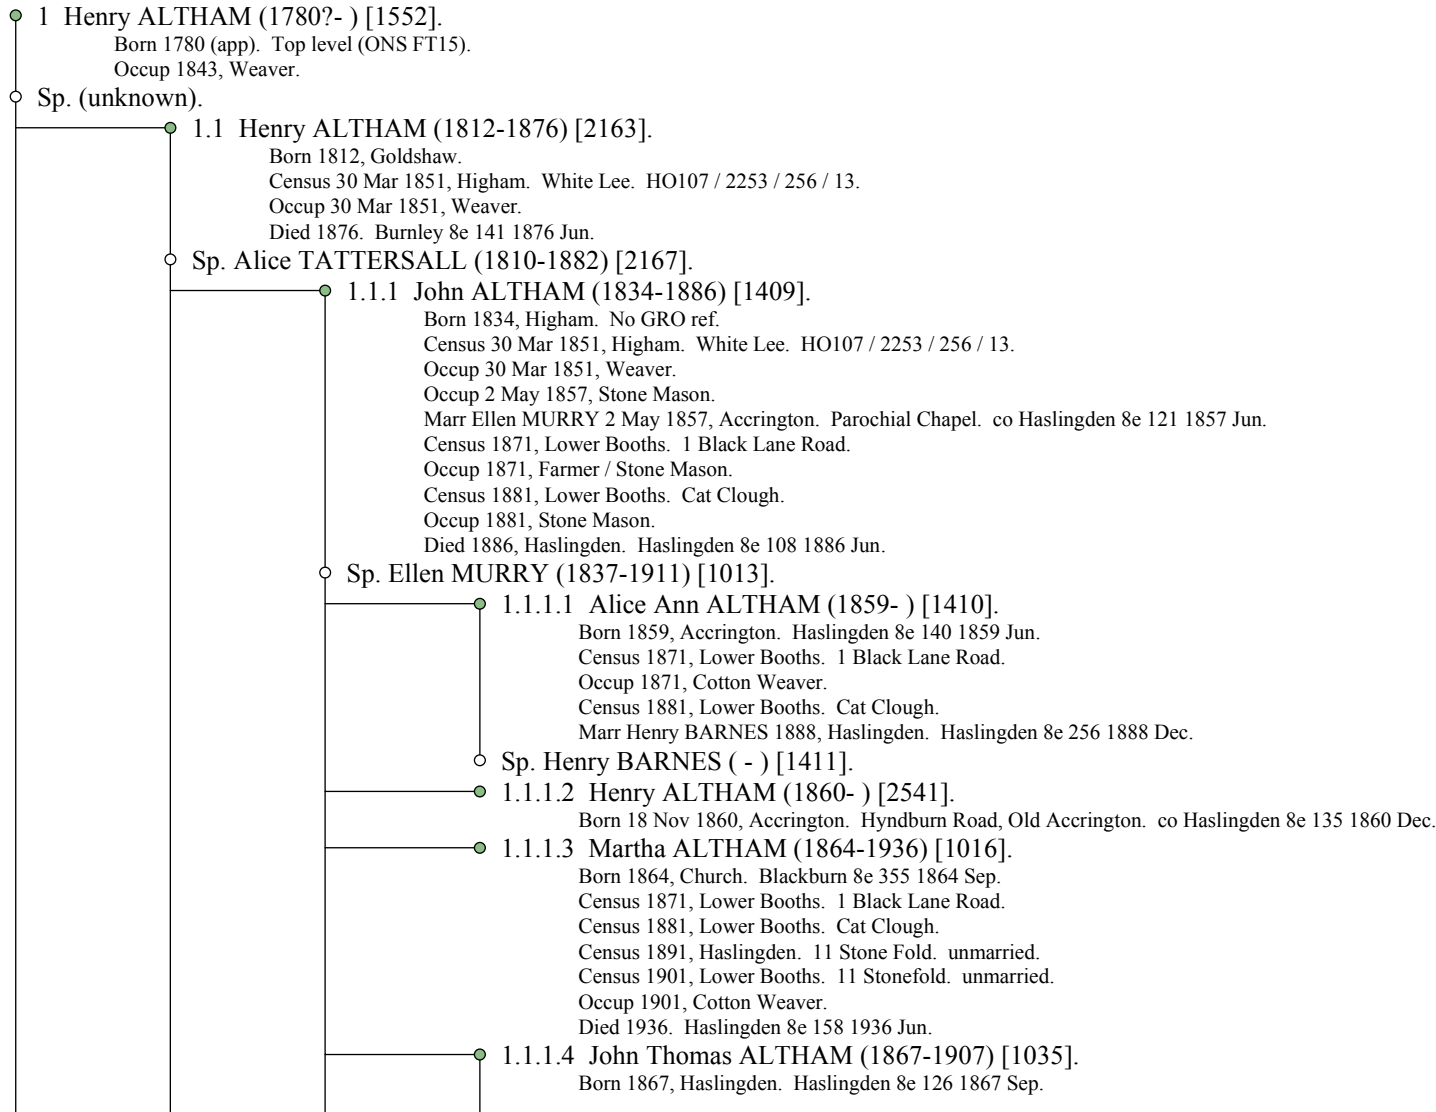

Henry ALTHAM (1780?-)

♁ Sp. ? CLARKSON (-) [2185].
└── 1.2.3.6 Samuel Hargreaves ALTHAM (1891-1891) [2180].
 Born 1891, Burnley. Burnley 8e 177 1891 Jun.
 Census 1891, Habergham Eaves. 7 Albion Terrace.
 Died 1891. Fylde 8e 441 1891 Sep.