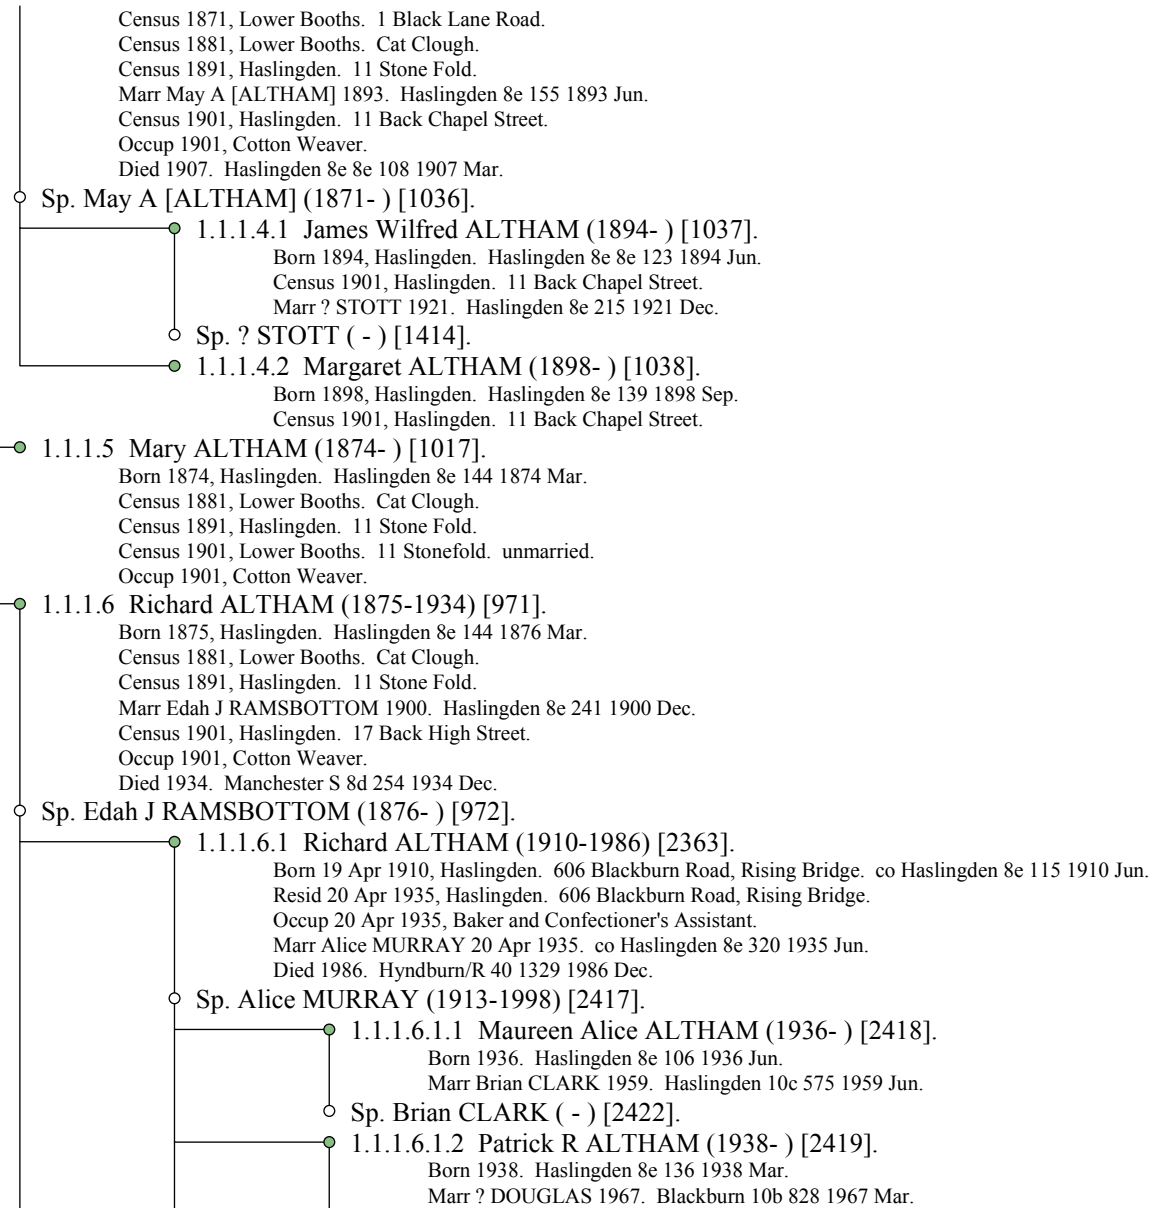

Henry ALTHAM (1780?-)

♁ Sp. ? CLARKSON (-) [2185].
└── 1.2.3.6 Samuel Hargreaves ALTHAM (1891-1891) [2180].
 Born 1891, Burnley. Burnley 8e 177 1891 Jun.
 Census 1891, Habergham Eaves. 7 Albion Terrace.
 Died 1891. Fylde 8e 441 1891 Sep.