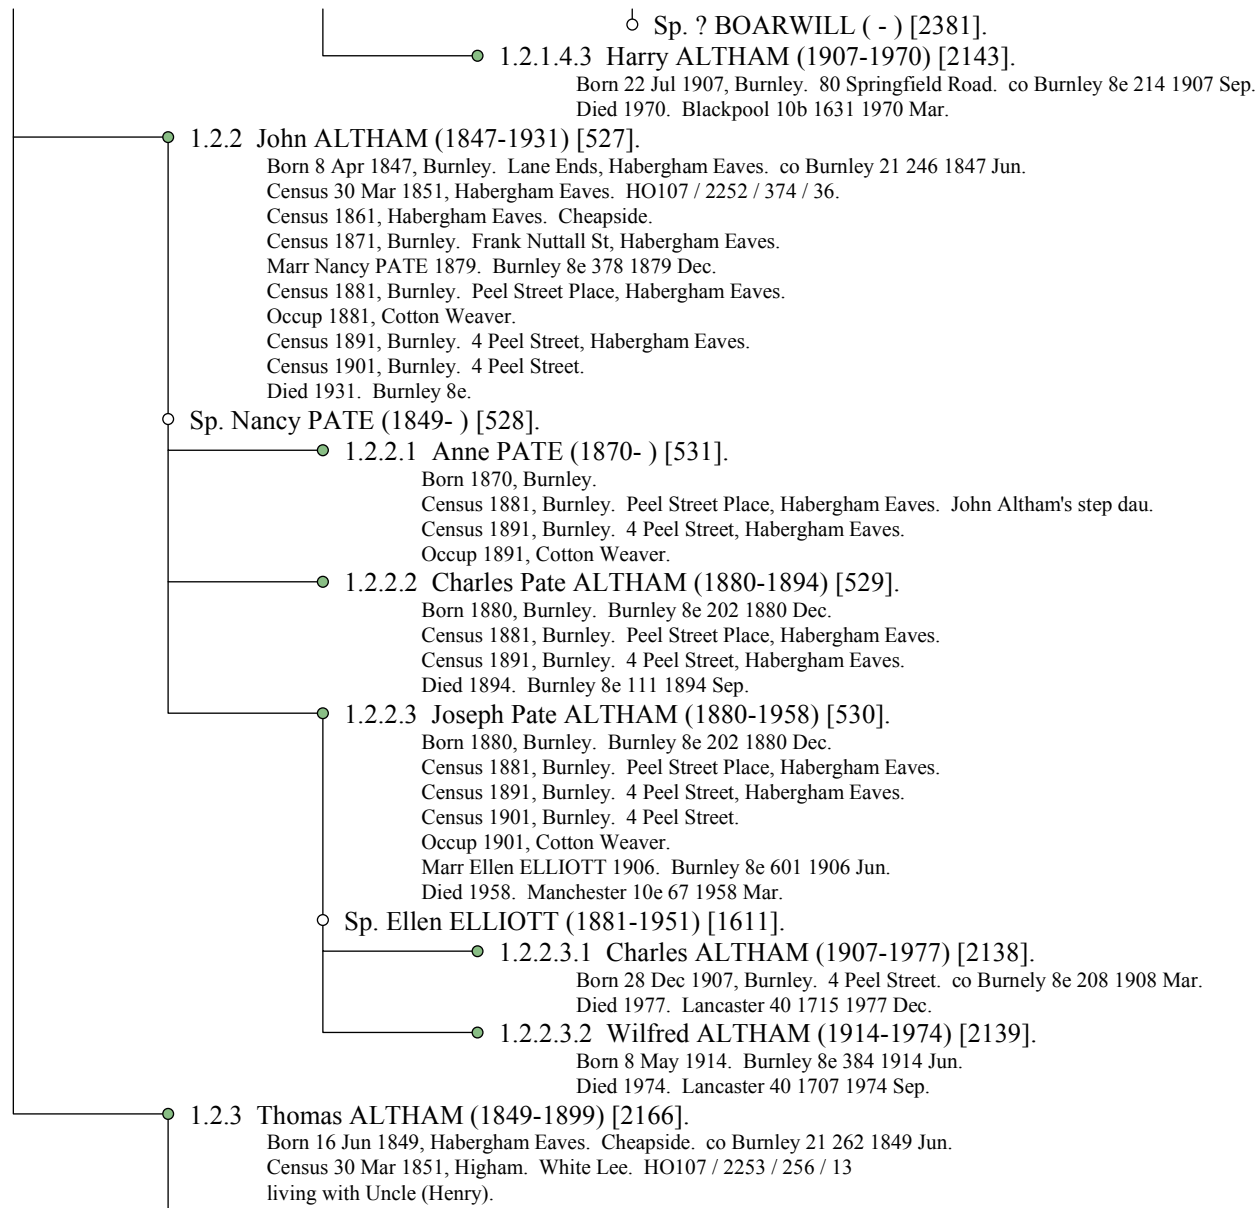

Henry ALTHAM (1780?-)

♁ Sp. ? CLARKSON (-) [2185].
└── 1.2.3.6 Samuel Hargreaves ALTHAM (1891-1891) [2180].
 Born 1891, Burnley. Burnley 8e 177 1891 Jun.
 Census 1891, Habergham Eaves. 7 Albion Terrace.
 Died 1891. Fylde 8e 441 1891 Sep.