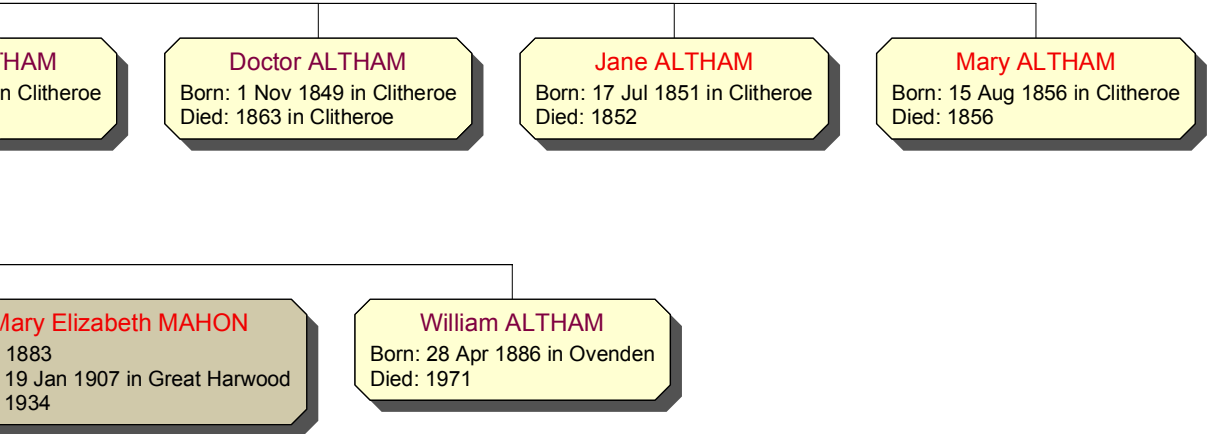

Lettice HODGKINSON
Born: 1841 in Bashall Eaves, Yorks
Marr: 6 Aug 1879 in Clitheroe Parish Church
Died: 1913 in Clitheroe

Thomas ALTHAM
Born: 24 Apr 1844 in Clitheroe
Died: 26 Jun 1862 in Grincliffe

Richard COWPERTHWAITE
Marr: 1906

Dora Hodgkinson ALTHAM
Born: 27 Jul 1880 in Clitheroe

Richard ALTHAM
Born: 22 May 1883 in Clitheroe
Died: Jan 1963 in Massachusetts

Esther Ellen EAL
Born: 1885
Marr: 20 Mar 1907 Church

Richard DUERDEN
Marr: 1918 in Blackburn

Annie ALTHAM
Born: 1893 in Blackburn

Richard ALTHAM
Born: 1894 in Blackburn
Died: 3 May 1915 in WW1

William ALTHAM
Born: 1897 in Blackburn
Died: 1914

John ALTHAM
Born: 1899 in Blackburn
Died: 1968

Lily GR
Born: 18
Marr: 8 M
Died: 19