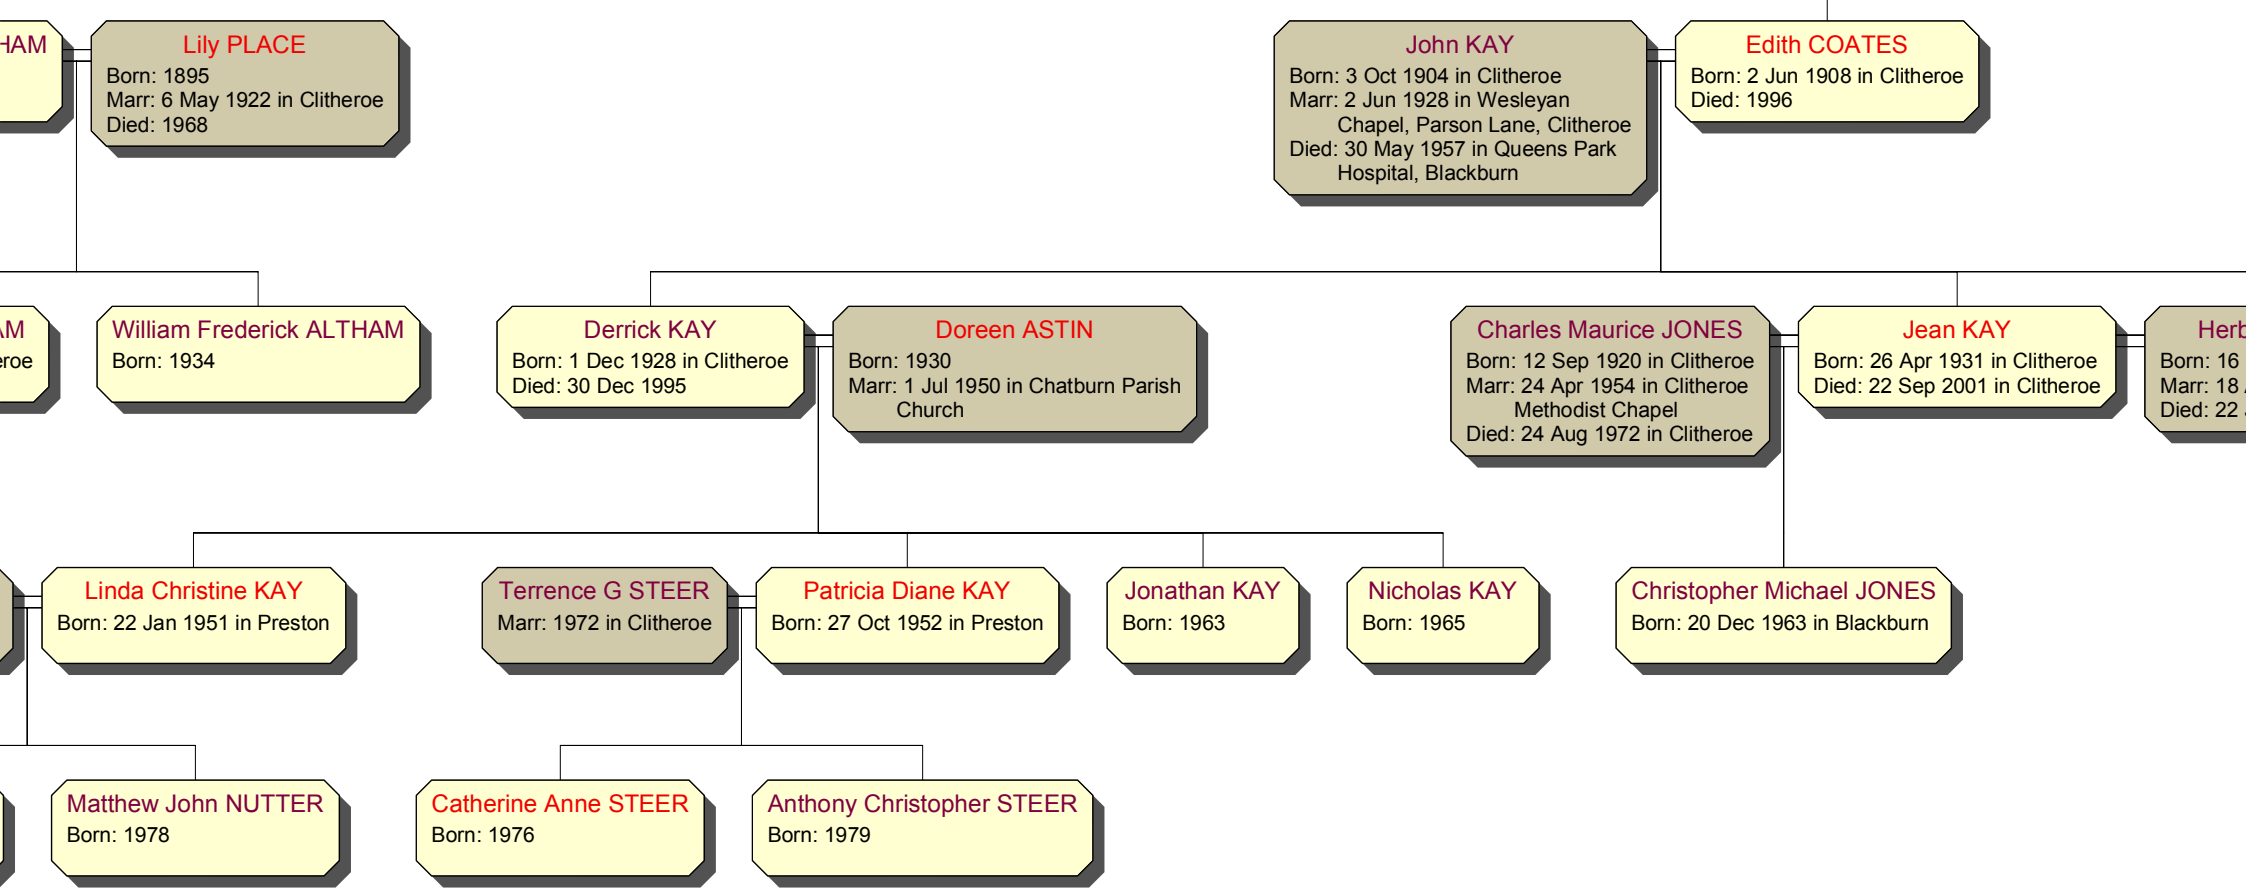

Annie ALTHAM
Born: 1893 in Blackburn

Richard ALTHAM
Born: 1894 in Blackburn
Died: 3 May 1915 in WW1

William ALTHAM
Born: 1897 in Blackburn
Died: 1914

John ALTHAM
Born: 1899 in Blackburn
Died: 1968

Lily GR
Born: 18
Marr: 8 M
Died: 19

Walter L MEAD
Marr: 1955

Lily ALTHAM
Born: 1926

James R ALTHAM
Born: 1929

Sheila
Marr: 19

Jack COATES
Born: 1914

Elizabeth Emily TOMLINSON
Born: 8 Mar 1915 in Clitheroe
Marr: 24 Mar 1945 in Trinity
Methodist Chapel, Clitheroe
Died: 1999