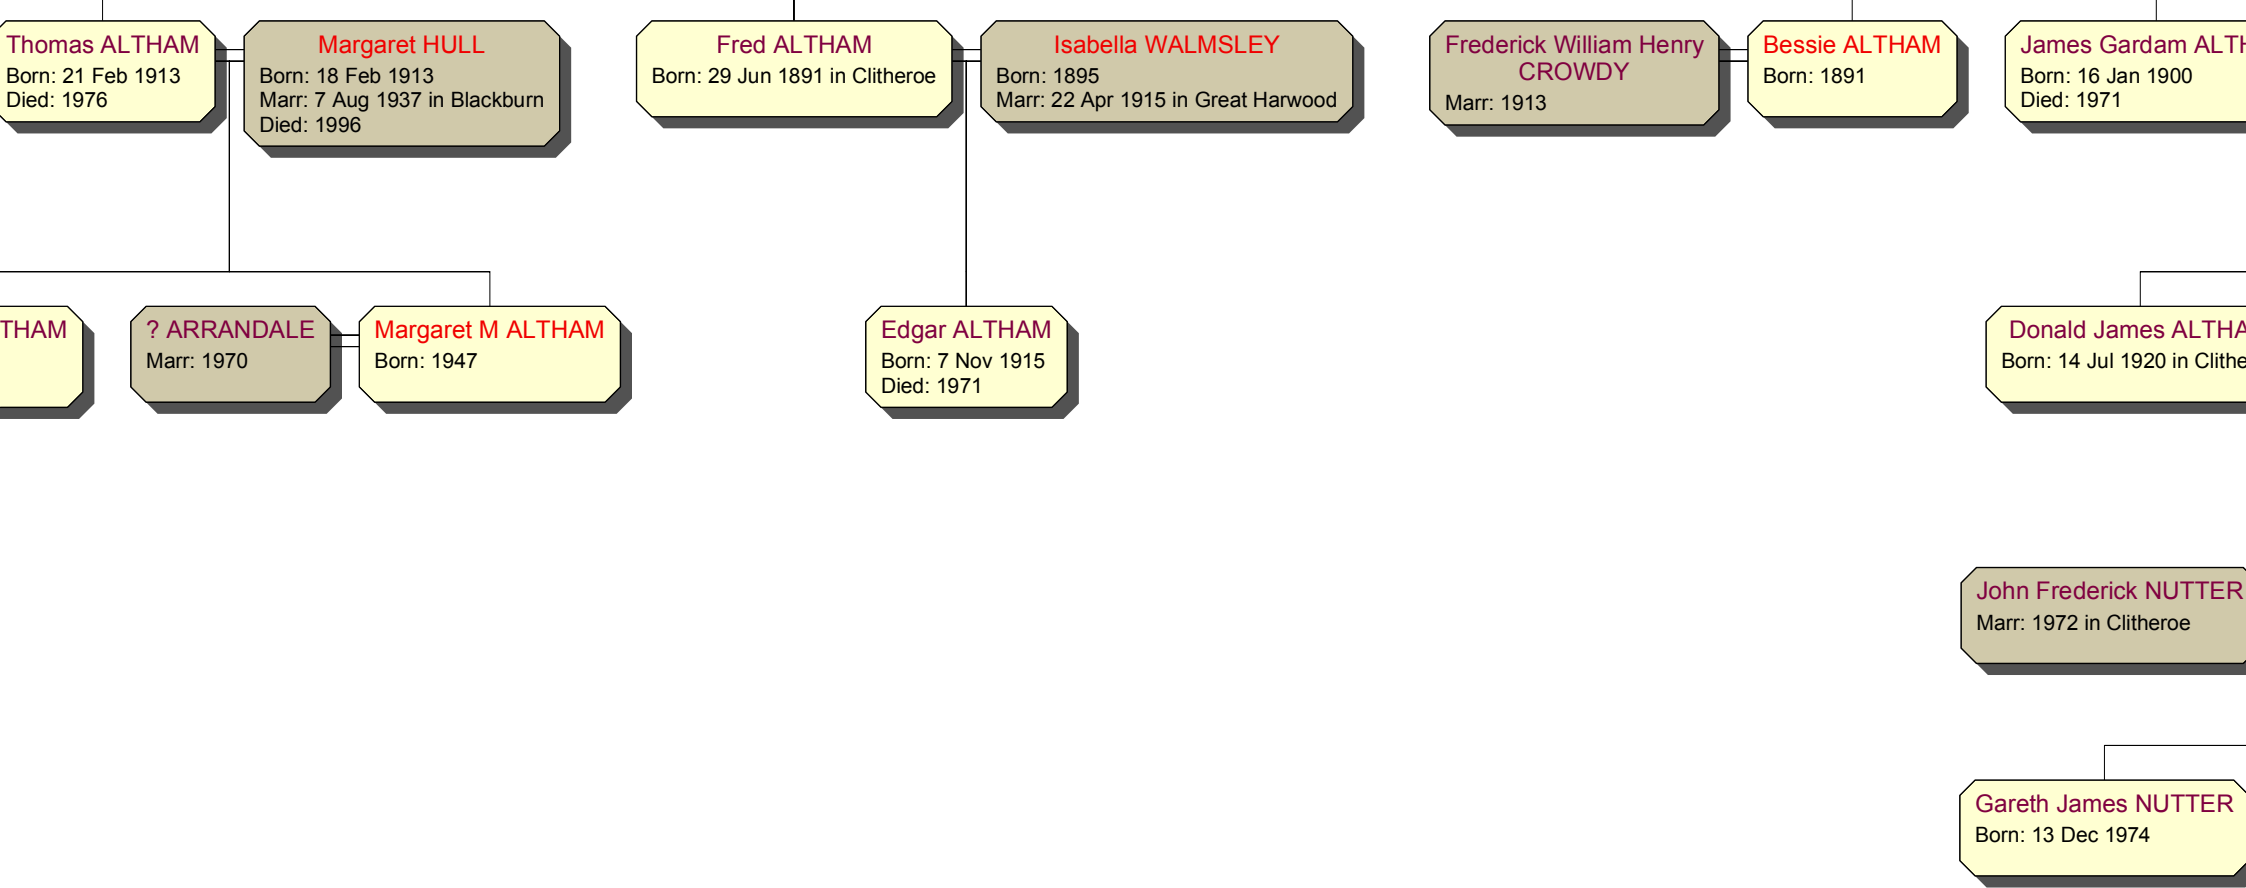

Walter L MEAD
Marr: 1955

Lily ALTHAM
Born: 1926

James R ALTHAM
Born: 1929

Sheila
Marr: 19

Jack COATES
Born: 1914

Elizabeth Emily TOMLINSON
Born: 8 Mar 1915 in Clitheroe
Marr: 24 Mar 1945 in Trinity
Methodist Chapel, Clitheroe
Died: 1999