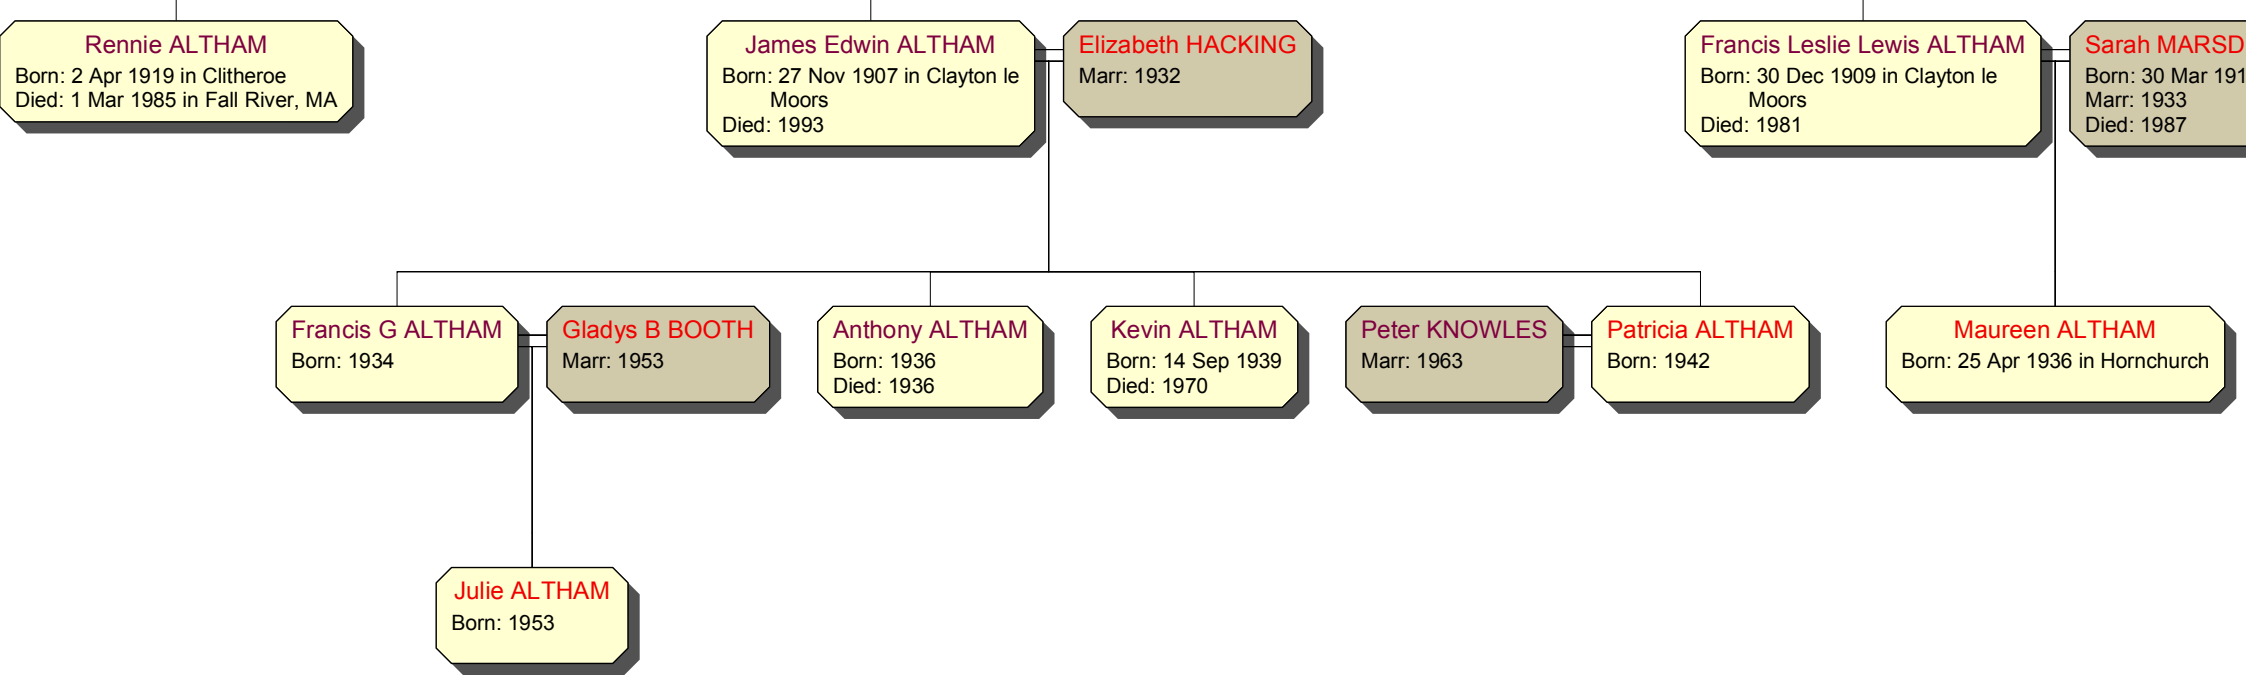

Walter L MEAD
Marr: 1955

Lily ALTHAM
Born: 1926

James R ALTHAM
Born: 1929

Sheila
Marr: 19

Jack COATES
Born: 1914

Elizabeth Emily TOMLINSON
Born: 8 Mar 1915 in Clitheroe
Marr: 24 Mar 1945 in Trinity
Methodist Chapel, Clitheroe
Died: 1999

Lettice COWPERTHWAIT
Born: 1907

George Gardam
COWPERTHWAIT
Born: 1910

Arnold ALTHAM
Born: 13 Aug 1909 in Clitheroe
Died: Dec 1977 in Providence, Rhode
Island

Fred ALTHAM
Born: 8 Aug 1911 in Clitheroe

Pamela COATES
Born: 20 Jun 1947 in Clitheroe

John N COATES
Born: 1949 in Blackburn

Ann [COATES]

Helen COATES

EN
0

Alan MERCER
Marr: 1932

Mary C ALTHAM
Born: 1914

Winifred ALTHAM
Born: 1916
Died: 1929

Walter JACKSON
Marr: 1937

Irene H ALTHAM
Born: 1920