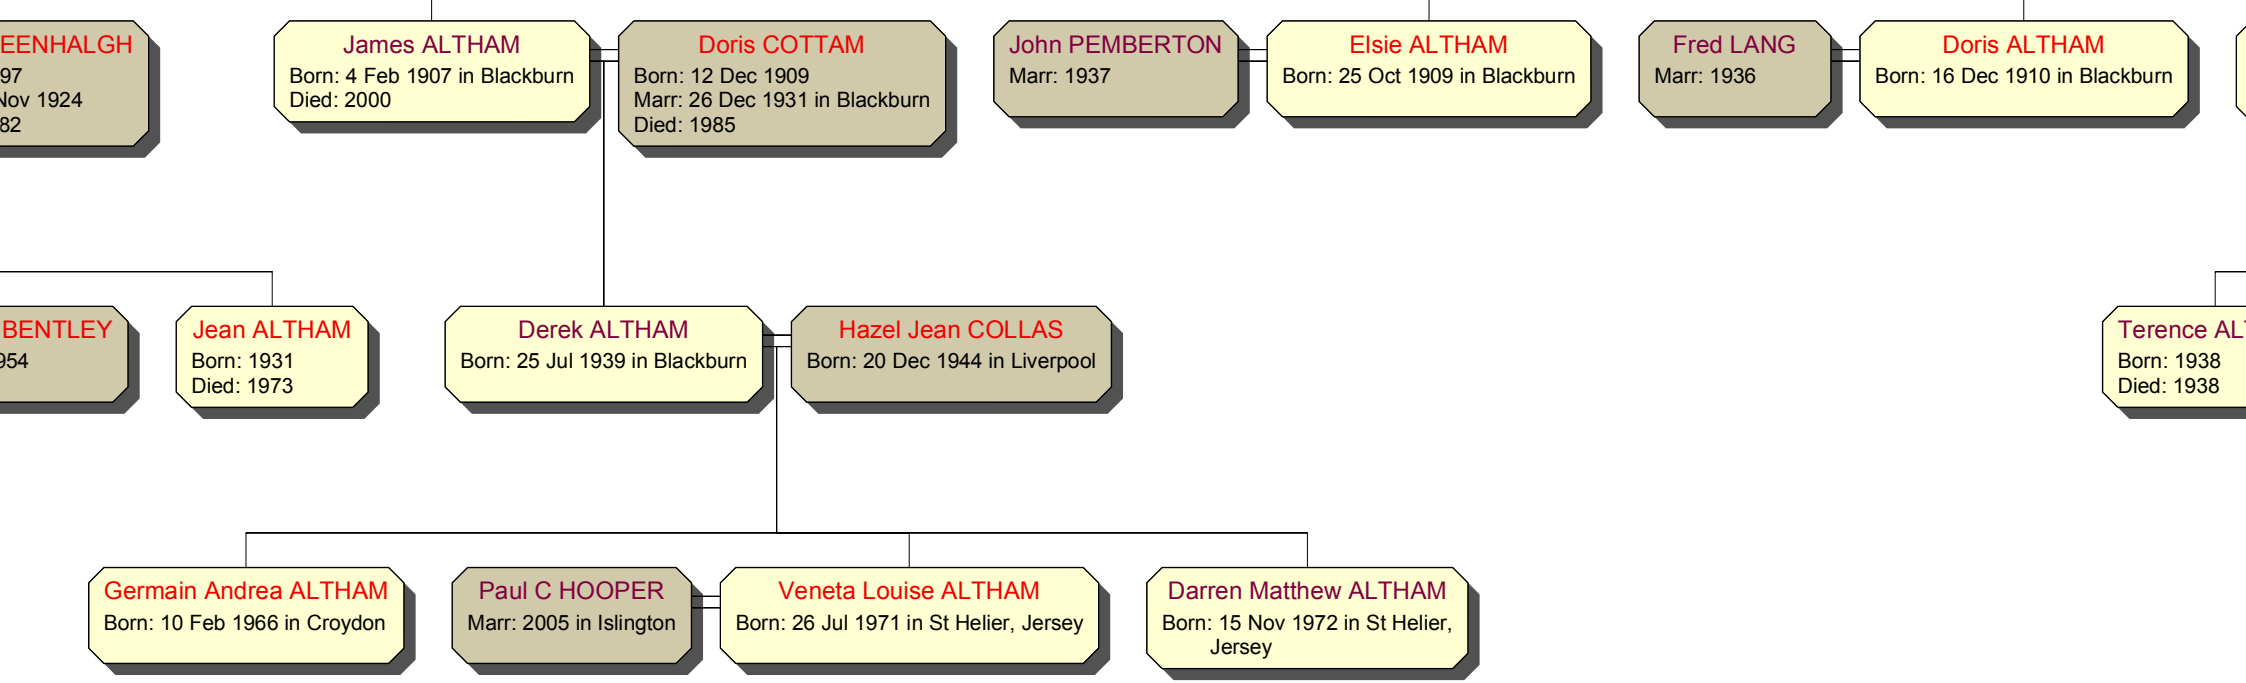

Dora Hodgkinson ALTHAM
Born: 27 Jul 1880 in Clitheroe

Richard ALTHAM
Born: 22 May 1883 in Clitheroe
Died: Jan 1963 in Massachusetts

Esther Ellen EAL
Born: 1885
Marr: 20 Mar 1907 Church

Richard DUERDEN
Marr: 1918 in Blackburn

Annie ALTHAM
Born: 1893 in Blackburn

Richard ALTHAM
Born: 1894 in Blackburn
Died: 3 May 1915 in WW1

William ALTHAM
Born: 1897 in Blackburn
Died: 1914

John ALTHAM
Born: 1899 in Blackburn
Died: 1968

Lily GR
Born: 18
Marr: 8 M
Died: 19

Walter L MEAD
Marr: 1955

Lily ALTHAM
Born: 1926

James R ALTHAM
Born: 1929

Sheila
Marr: 19

Jack COATES
Born: 1914

Elizabeth Emily TOMLINSON
Born: 8 Mar 1915 in Clitheroe
Marr: 24 Mar 1945 in Trinity
Methodist Chapel, Clitheroe
Died: 1999