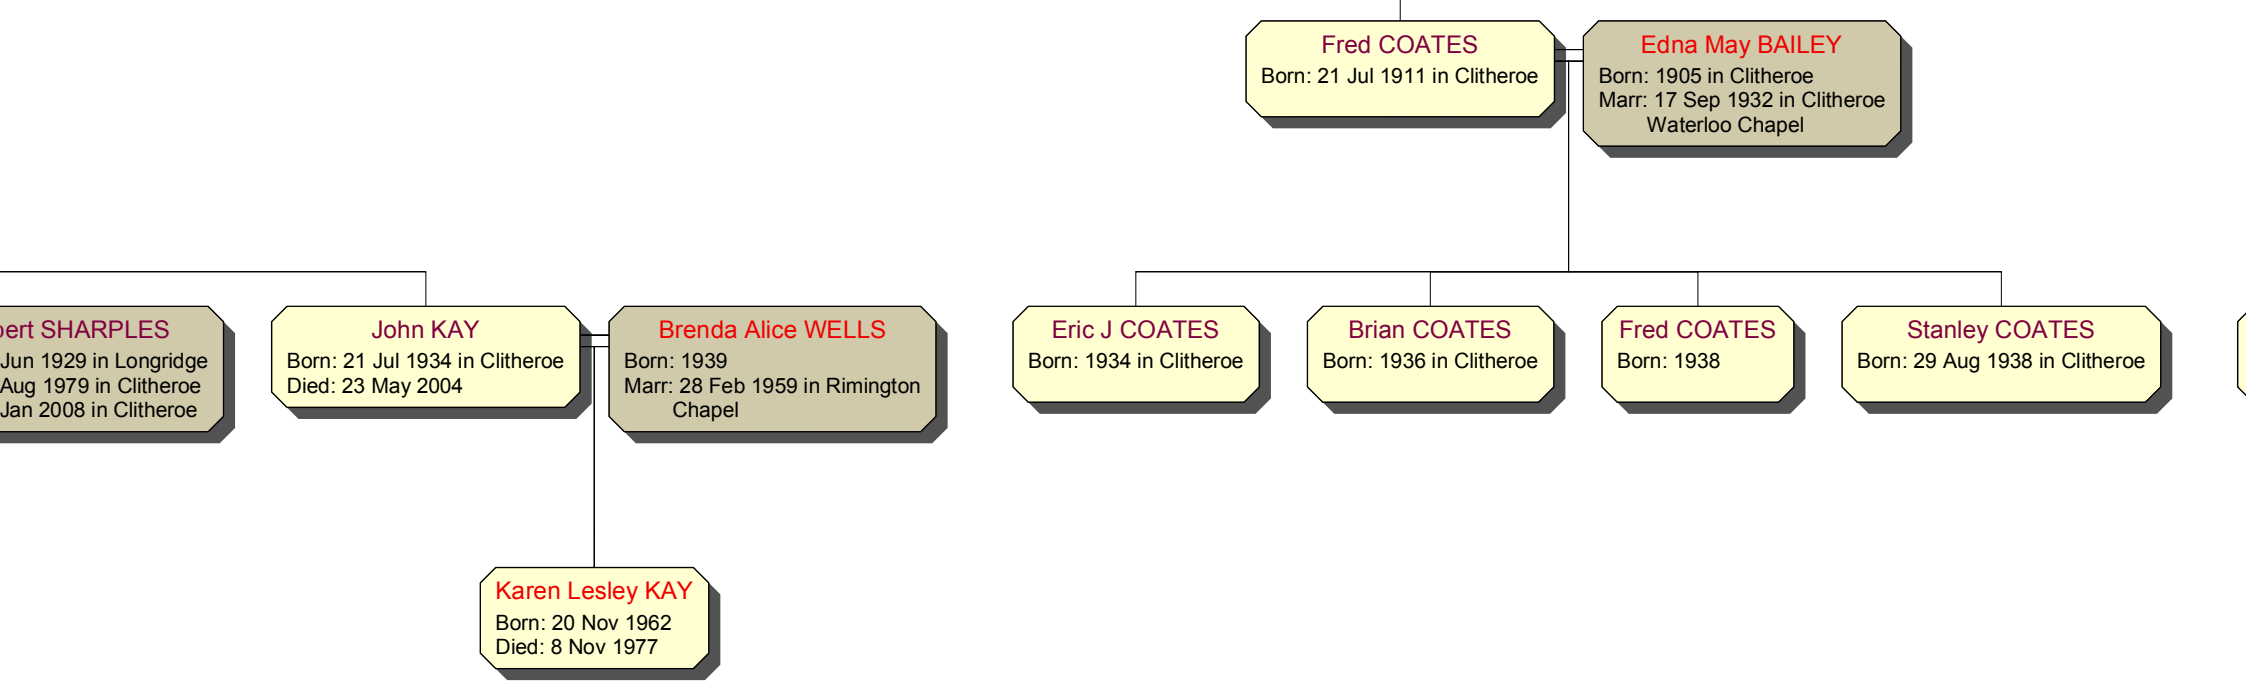

Annie ALTHAM
Born: 1893 in Blackburn

Richard ALTHAM
Born: 1894 in Blackburn
Died: 3 May 1915 in WW1

William ALTHAM
Born: 1897 in Blackburn
Died: 1914

John ALTHAM
Born: 1899 in Blackburn
Died: 1968

Lily GR
Born: 18
Marr: 8 M
Died: 19

Walter L MEAD
Marr: 1955

Lily ALTHAM
Born: 1926

James R ALTHAM
Born: 1929

Sheila
Marr: 19

Jack COATES
Born: 1914

Elizabeth Emily TOMLINSON
Born: 8 Mar 1915 in Clitheroe
Marr: 24 Mar 1945 in Trinity
Methodist Chapel, Clitheroe
Died: 1999