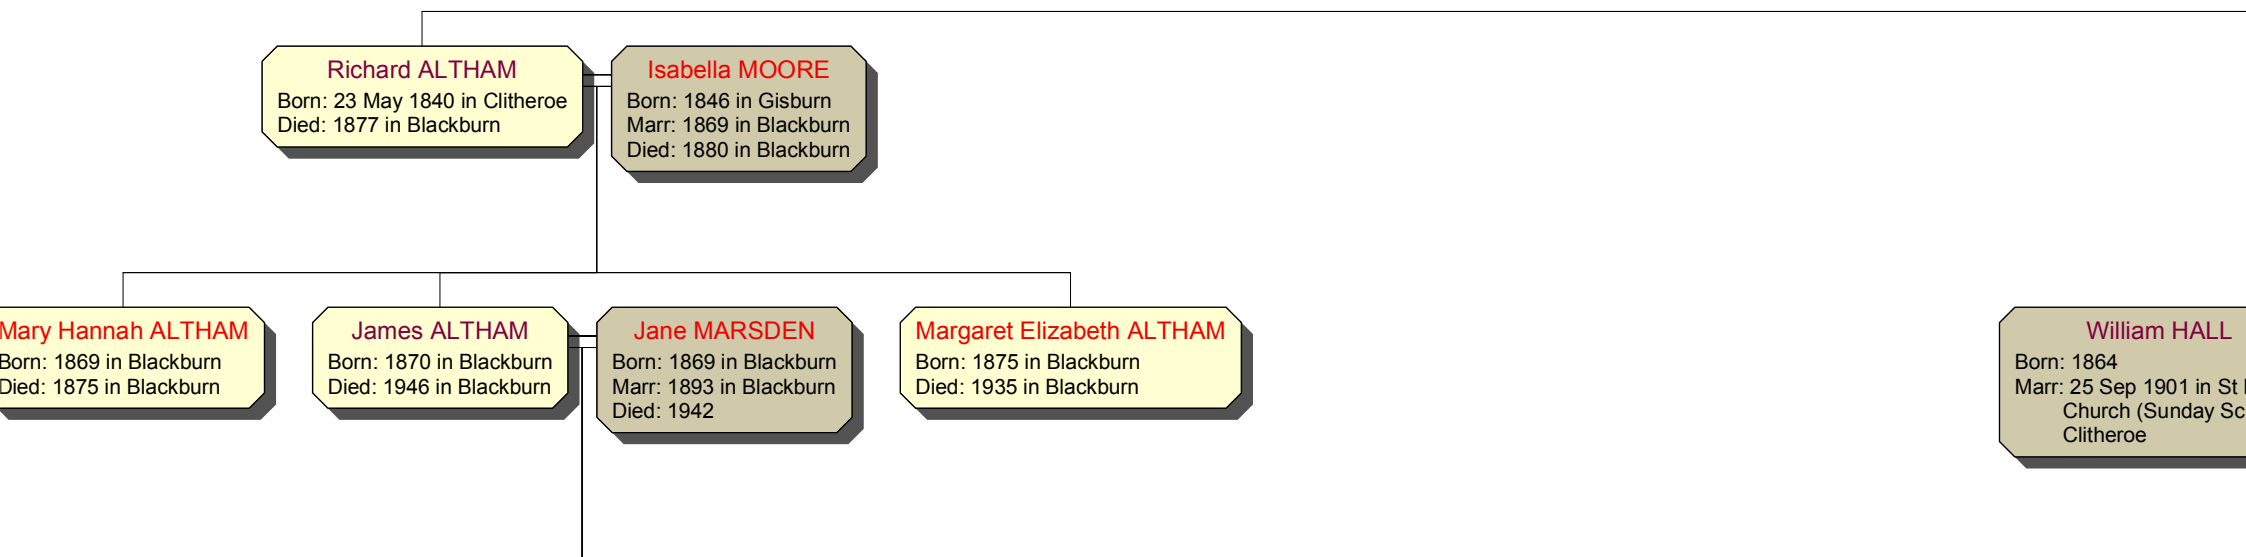

--	--	--	--

Mary's
hool),

Hannah ALTHAM
Born: 11 Apr 1866 in Clitheroe

Maude HACKING
Born: 1870
Marr: 18 Jan 1891 in Clitheroe
Died: 1914 in Blackburn

Thomas ALTHAM
Born: 17 Aug 1867 in Clitheroe
Died: 1946 in Darwen