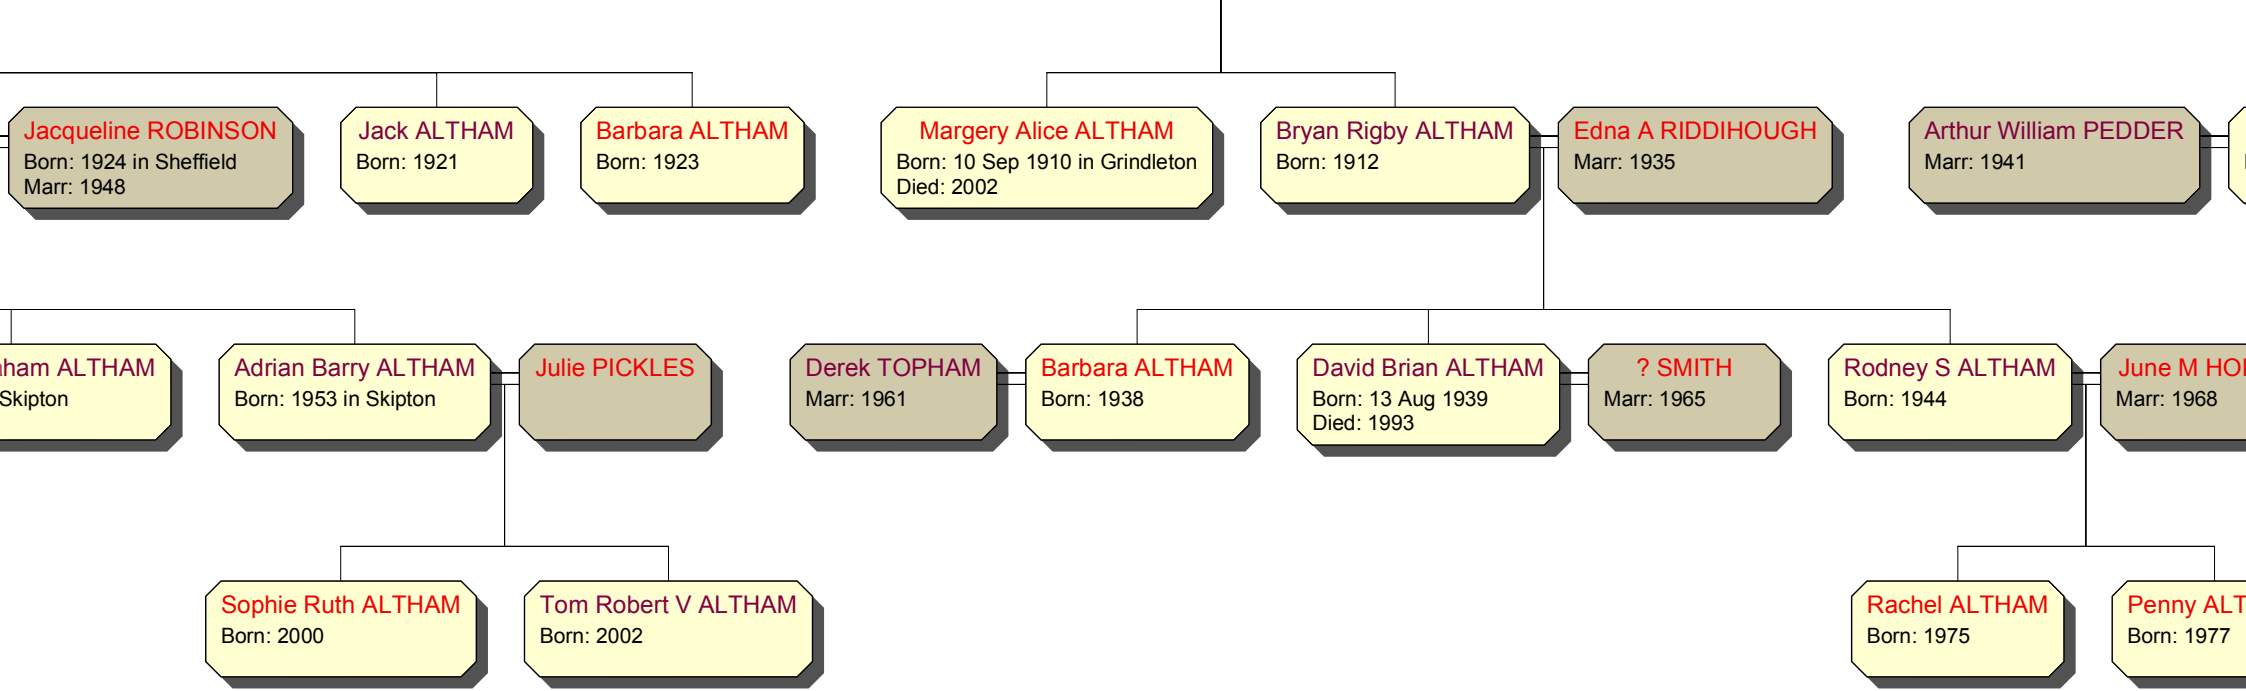

in Hargreaves ALTHAM

born: 1876 in Grindleton

died: 1898

Elizabeth HARGREAVES
Born: 1851 in Grindleton
Died: 25 Sep 1869 in St Ambrose,
Grindleton

Joseph ALTHAM
Born: 1880 in Grindleton
Died: 1967

Elizabeth Hannah RIGBY
Marr: 1908 in St Ambrose, Grindleton

Thomas ALTHAM
Born: 1777
Died: 30 Jun 1840

Jane ALTHAM
Born: 1782
Marr: 12 Nov 1799
Died: 1845

M
t Bradford

Dorothy WALLING
Born: 1890
Marr: 1908
Died: 1968

Henry ODDIE
Marr: 1917 in Clitheroe

Evelyn ALTHAM
Born: 1895 in West Bradford

George Herbert ALTHAM
Born: 1876 in Grindleton

Elizabeth FIRTH
Born: 1876 in Scisset, Yorks
Marr: 1897

Gra
Bon
Mar
Die

Dorothey le Ray ALTHAM
Born: 1922

? SMITH
Marr: 1946

Margaret ALTHAM
Born: 1926