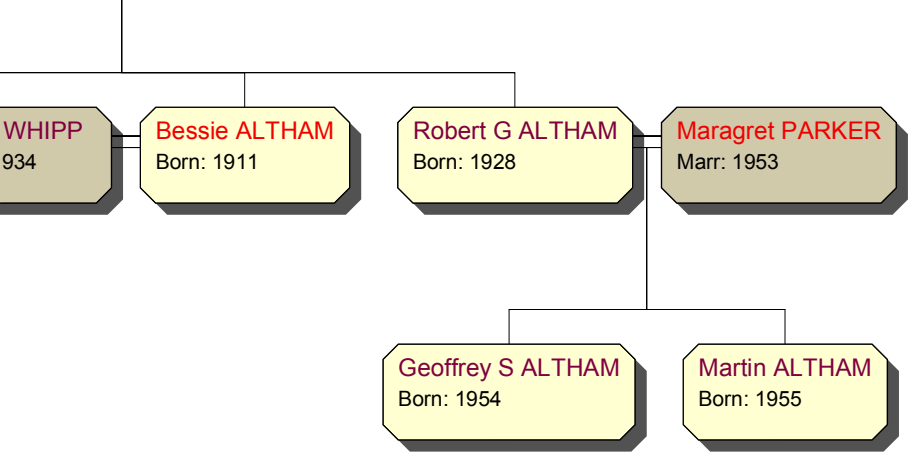

Thomas ALTHAM
Born: 1777
Died: 30 Jun 1840

Jane ALTHAM
Born: 1782
Marr: 12 Nov 1799
Died: 1845

M
t Bradford

Dorothy WALLING
Born: 1890
Marr: 1908
Died: 1968

Henry ODDIE
Marr: 1917 in Clitheroe

Evelyn ALTHAM
Born: 1895 in West Bradford

George Herbert ALTHAM
Born: 1876 in Grindleton

Elizabeth FIRTH
Born: 1876 in Scisset, Yorks
Marr: 1897

Gra
Bon
Mar
Die

Dorothey le Ray ALTHAM
Born: 1922

? SMITH
Marr: 1946

Margaret ALTHAM
Born: 1926