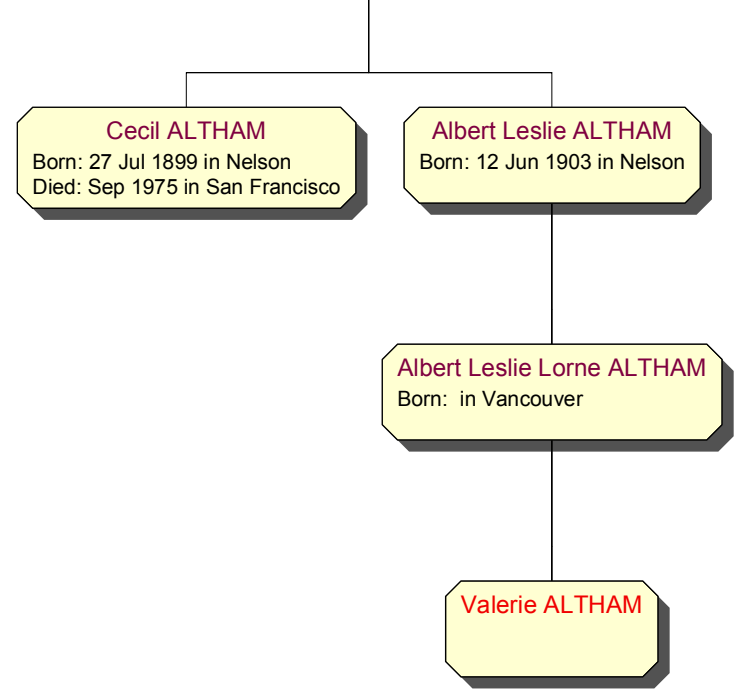

Thomas ALTHAM
Born: 1777
Died: 30 Jun 1840

Jane ALTHAM
Born: 1782
Marr: 12 Nov 1799
Died: 1845

M
t Bradford

Dorothy WALLING
Born: 1890
Marr: 1908
Died: 1968

Henry ODDIE
Marr: 1917 in Clitheroe

Evelyn ALTHAM
Born: 1895 in West Bradford

George Herbert ALTHAM
Born: 1876 in Grindleton

Elizabeth FIRTH
Born: 1876 in Scisset, Yorks
Marr: 1897

Gra
Bon
Mar
Die

Dorothey le Ray ALTHAM
Born: 1922

? SMITH
Marr: 1946

Margaret ALTHAM
Born: 1926