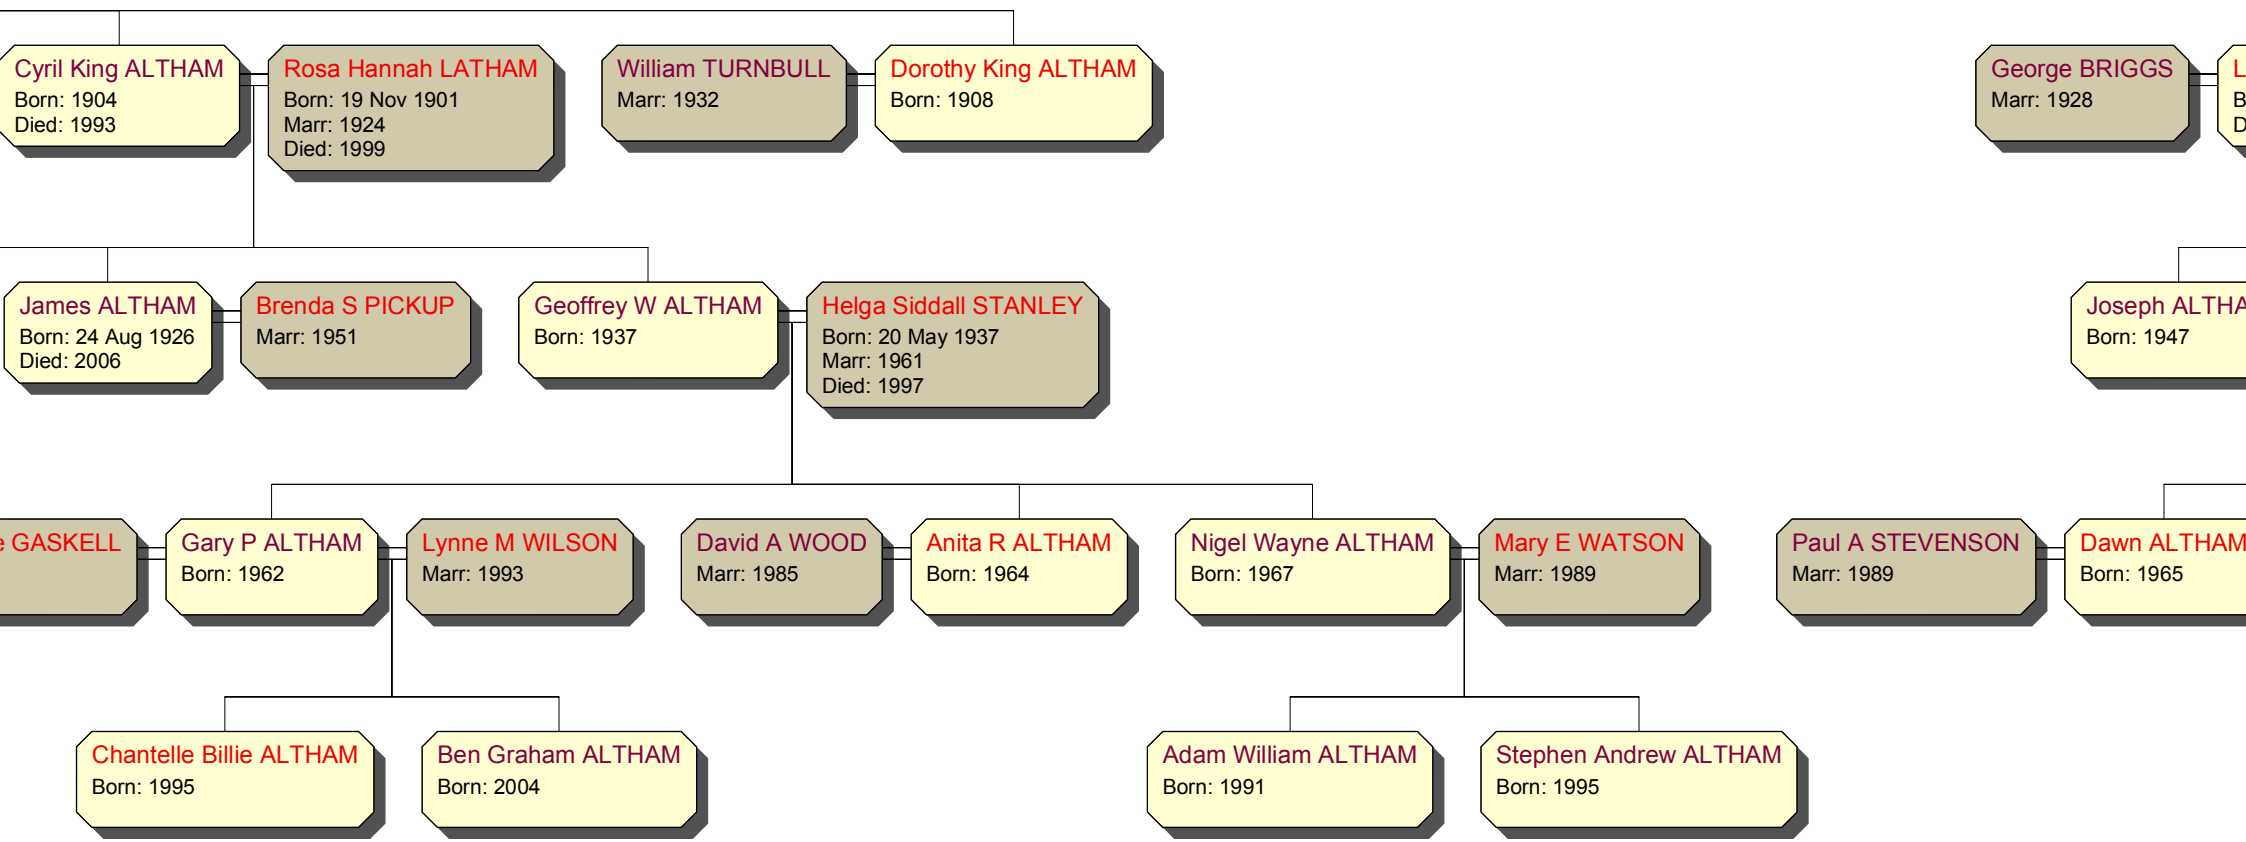

in Hargreaves ALTHAM

born: 1876 in Grindleton

died: 1898

Elizabeth HARGREAVES
Born: 1851 in Grindleton
Died: 25 Sep 1869 in St Ambrose,
Grindleton

Joseph ALTHAM
Born: 1880 in Grindleton
Died: 1967

Elizabeth Hannah RIGBY
Marr: 1908 in St Ambrose, Grindleton

Thomas ALTHAM
Born: 1777
Died: 30 Jun 1840

Jane ALTHAM
Born: 1782
Marr: 12 Nov 1799
Died: 1845

M
t Bradford

Dorothy WALLING
Born: 1890
Marr: 1908
Died: 1968

Henry ODDIE
Marr: 1917 in Clitheroe

Evelyn ALTHAM
Born: 1895 in West Bradford

George Herbert ALTHAM
Born: 1876 in Grindleton

Elizabeth FIRTH
Born: 1876 in Scisset, Yorks
Marr: 1897

Gra
Bon
Mar
Die

Dorothey le Ray ALTHAM
Born: 1922

? SMITH
Marr: 1946

Margaret ALTHAM
Born: 1926