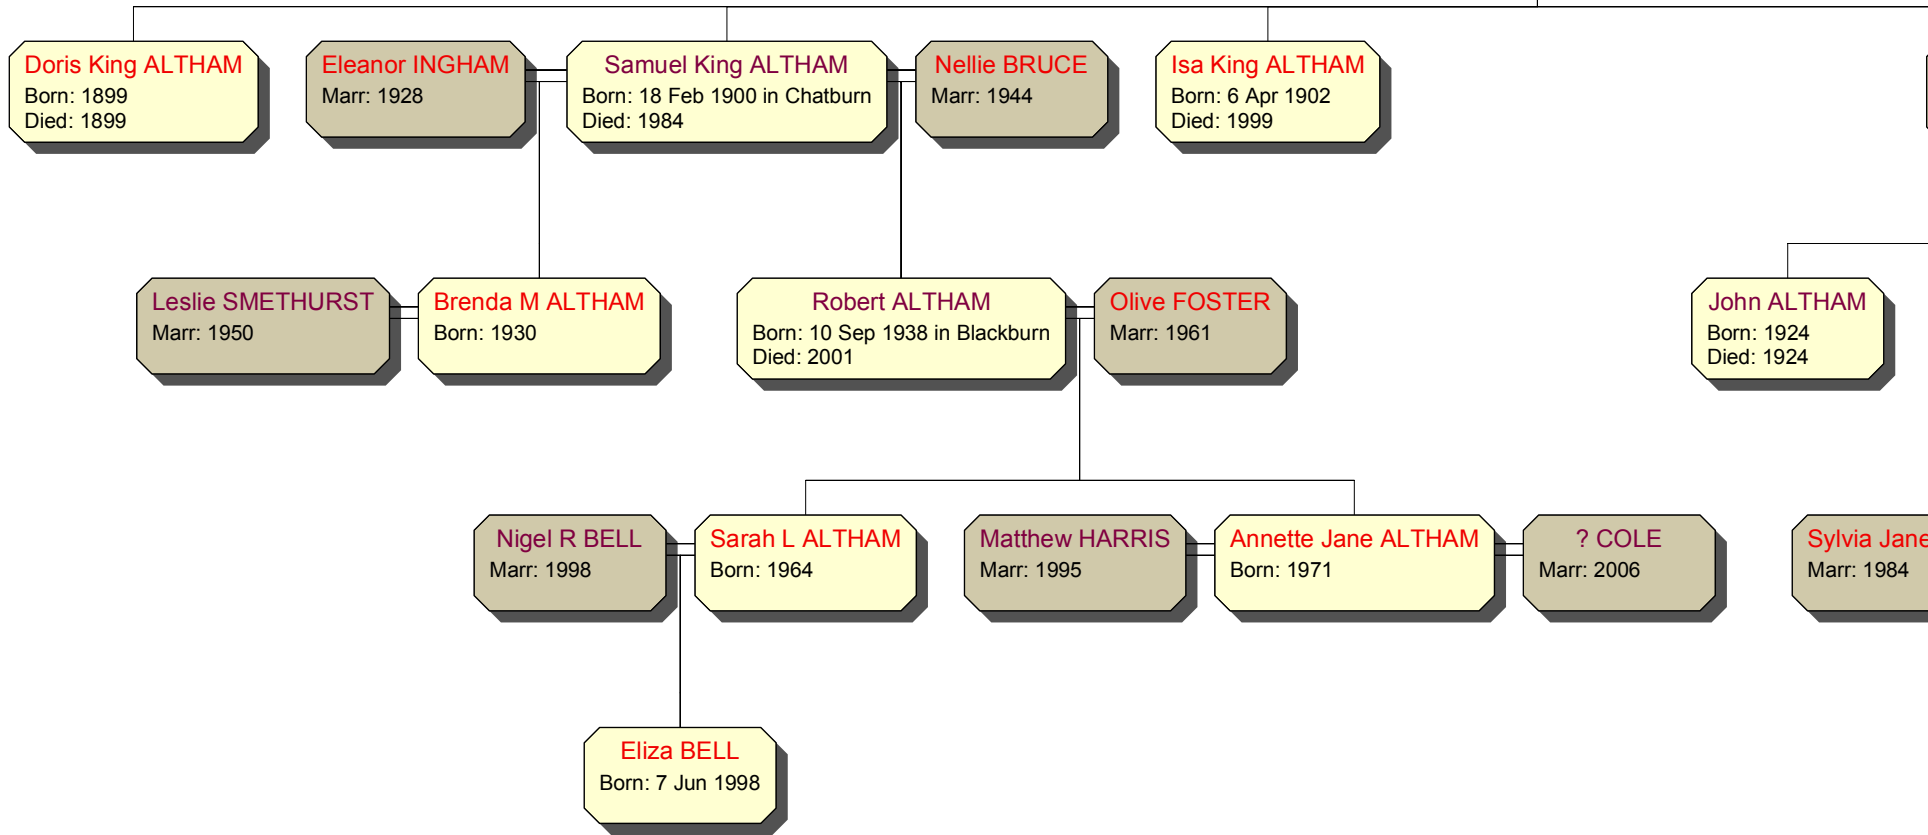

in Hargreaves ALTHAM

born: 1876 in Grindleton

died: 1898

Elizabeth HARGREAVES
Born: 1851 in Grindleton
Died: 25 Sep 1869 in St Ambrose,
Grindleton

Joseph ALTHAM
Born: 1880 in Grindleton
Died: 1967

Elizabeth Hannah RIGBY
Marr: 1908 in St Ambrose, Grindleton

Thomas ALTHAM
Born: 1777
Died: 30 Jun 1840

Jane ALTHAM
Born: 1782
Marr: 12 Nov 1799
Died: 1845

M
t Bradford

Dorothy WALLING
Born: 1890
Marr: 1908
Died: 1968

Henry ODDIE
Marr: 1917 in Clitheroe

Evelyn ALTHAM
Born: 1895 in West Bradford

George Herbert ALTHAM
Born: 1876 in Grindleton

Elizabeth FIRTH
Born: 1876 in Scisset, Yorks
Marr: 1897

Gra
Bon
Mar
Die

Dorothey le Ray ALTHAM
Born: 1922

? SMITH
Marr: 1946

Margaret ALTHAM
Born: 1926