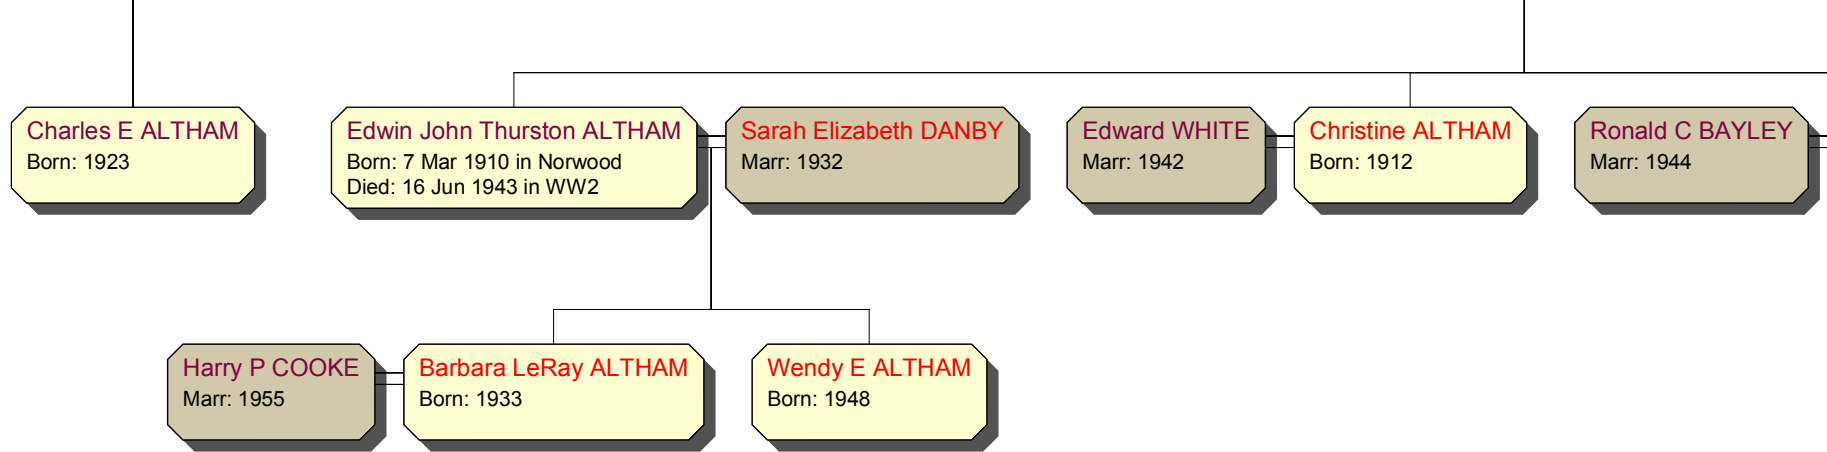

in Hargreaves ALTHAM

born: 1876 in Grindleton

died: 1898

Elizabeth HARGREAVES
Born: 1851 in Grindleton
Died: 25 Sep 1869 in St Ambrose,
Grindleton

Joseph ALTHAM
Born: 1880 in Grindleton
Died: 1967

Elizabeth Hannah RIGBY
Marr: 1908 in St Ambrose, Grindleton

Thomas ALTHAM
Born: 1777
Died: 30 Jun 1840

Jane ALTHAM
Born: 1782
Marr: 12 Nov 1799
Died: 1845

M
t Bradford

Dorothy WALLING
Born: 1890
Marr: 1908
Died: 1968

Henry ODDIE
Marr: 1917 in Clitheroe

Evelyn ALTHAM
Born: 1895 in West Bradford

George Herbert ALTHAM
Born: 1876 in Grindleton

Elizabeth FIRTH
Born: 1876 in Scisset, Yorks
Marr: 1897

Gra
Bon
Mar
Die

Dorothey le Ray ALTHAM
Born: 1922

? SMITH
Marr: 1946

Margaret ALTHAM
Born: 1926