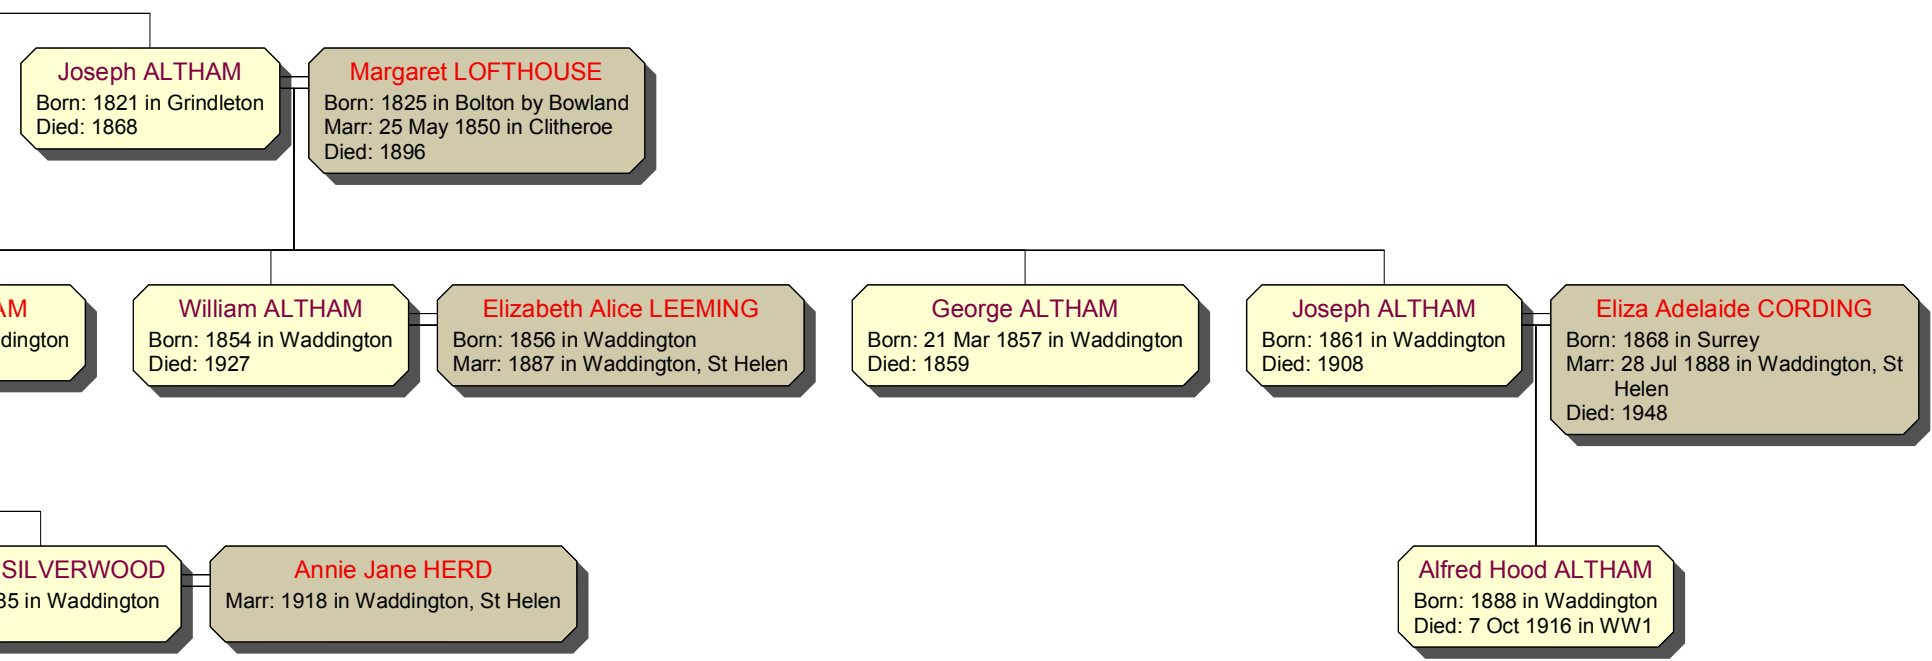

in Hargreaves ALTHAM

born: 1876 in Grindleton

died: 1898

Elizabeth HARGREAVES
Born: 1851 in Grindleton
Died: 25 Sep 1869 in St Ambrose,
Grindleton

Joseph ALTHAM
Born: 1880 in Grindleton
Died: 1967

Elizabeth Hannah RIGBY
Marr: 1908 in St Ambrose, Grindleton

Frank JACKSON
Marr: 1904

Elizabeth Jane ALTHAM
Born: 1884 in Grindleton

Ernest ALTHAM
Born: 20 Aug 1885 in West Bradford
Died: 1979

Agnes Ellen PARKER
Marr: 1917 in St Bartholemew's
Church, Tosside

Robert ALTHAM
Born: 15 Dec 1888 in Wes
Died: 1970

Thomas ALTHAM
Born: 1777
Died: 30 Jun 1840

Jane ALTHAM
Born: 1782
Marr: 12 Nov 1799
Died: 1845

M
t Bradford

Dorothy WALLING
Born: 1890
Marr: 1908
Died: 1968

Henry ODDIE
Marr: 1917 in Clitheroe

Evelyn ALTHAM
Born: 1895 in West Bradford

George Herbert ALTHAM
Born: 1876 in Grindleton

Elizabeth FIRTH
Born: 1876 in Scisset, Yorks
Marr: 1897

Gra
Bon
Mar
Die

Dorothey le Ray ALTHAM
Born: 1922

? SMITH
Marr: 1946

Margaret ALTHAM
Born: 1926