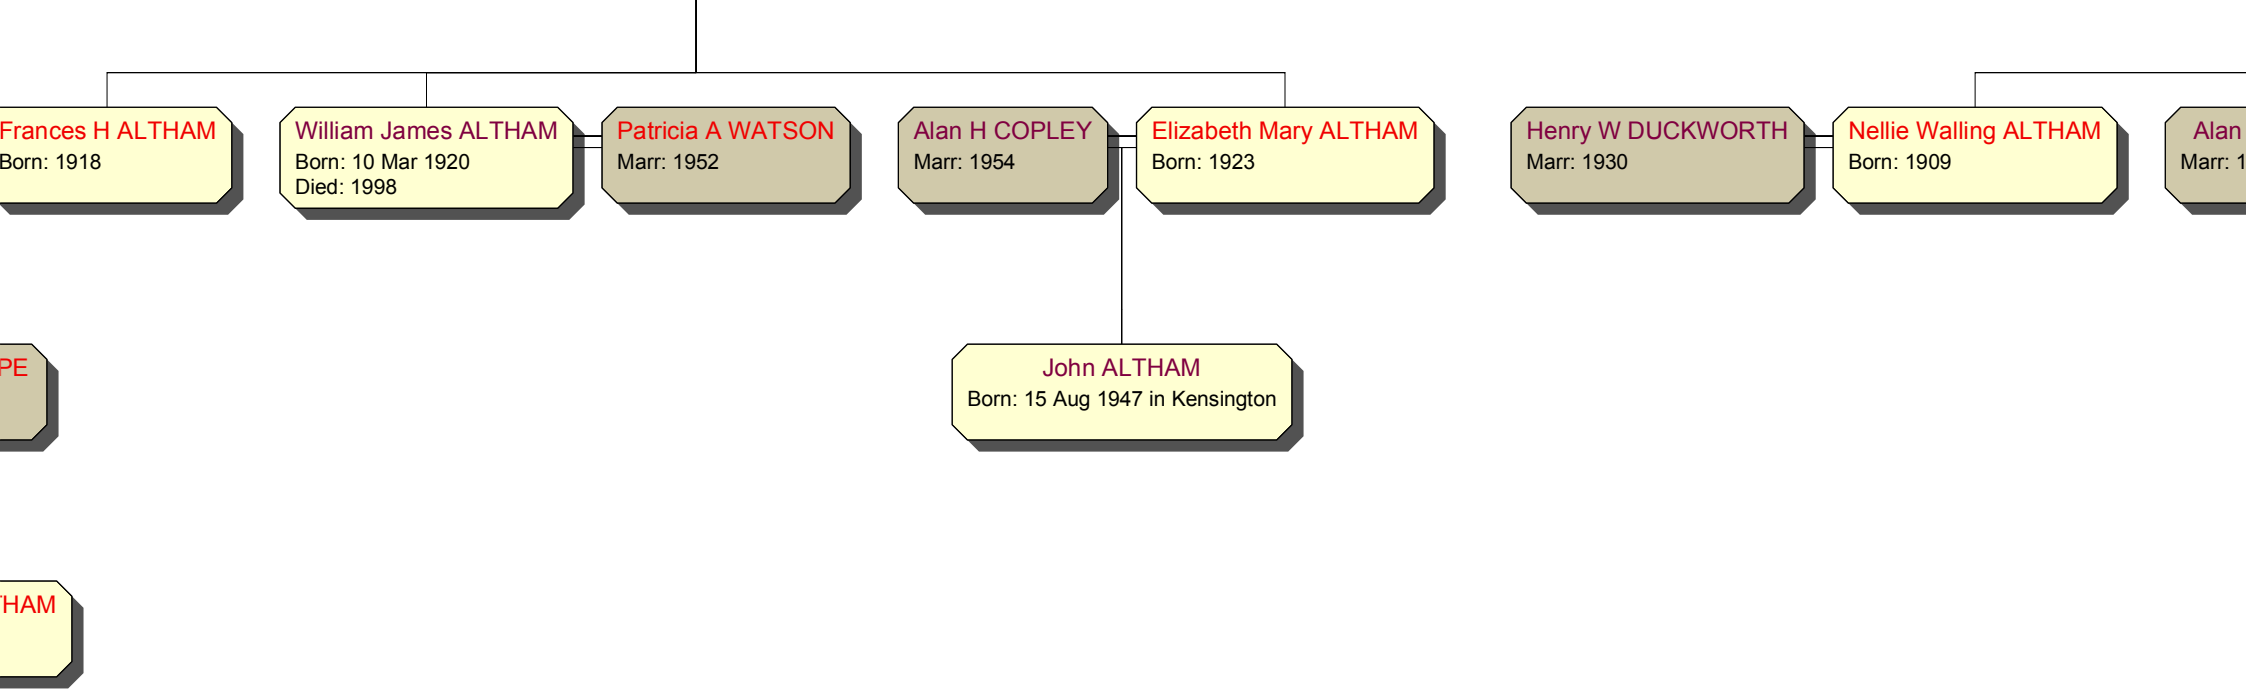

in Hargreaves ALTHAM

born: 1876 in Grindleton

died: 1898

Elizabeth HARGREAVES
Born: 1851 in Grindleton
Died: 25 Sep 1869 in St Ambrose,
Grindleton

Joseph ALTHAM
Born: 1880 in Grindleton
Died: 1967

Elizabeth Hannah RIGBY
Marr: 1908 in St Ambrose, Grindleton

Thomas ALTHAM
Born: 1777
Died: 30 Jun 1840

Jane ALTHAM
Born: 1782
Marr: 12 Nov 1799
Died: 1845

M
t Bradford

Dorothy WALLING
Born: 1890
Marr: 1908
Died: 1968

Henry ODDIE
Marr: 1917 in Clitheroe

Evelyn ALTHAM
Born: 1895 in West Bradford

George Herbert ALTHAM
Born: 1876 in Grindleton

Elizabeth FIRTH
Born: 1876 in Scisset, Yorks
Marr: 1897

Gra
Bon
Mar
Die

Dorothey le Ray ALTHAM
Born: 1922

? SMITH
Marr: 1946

Margaret ALTHAM
Born: 1926