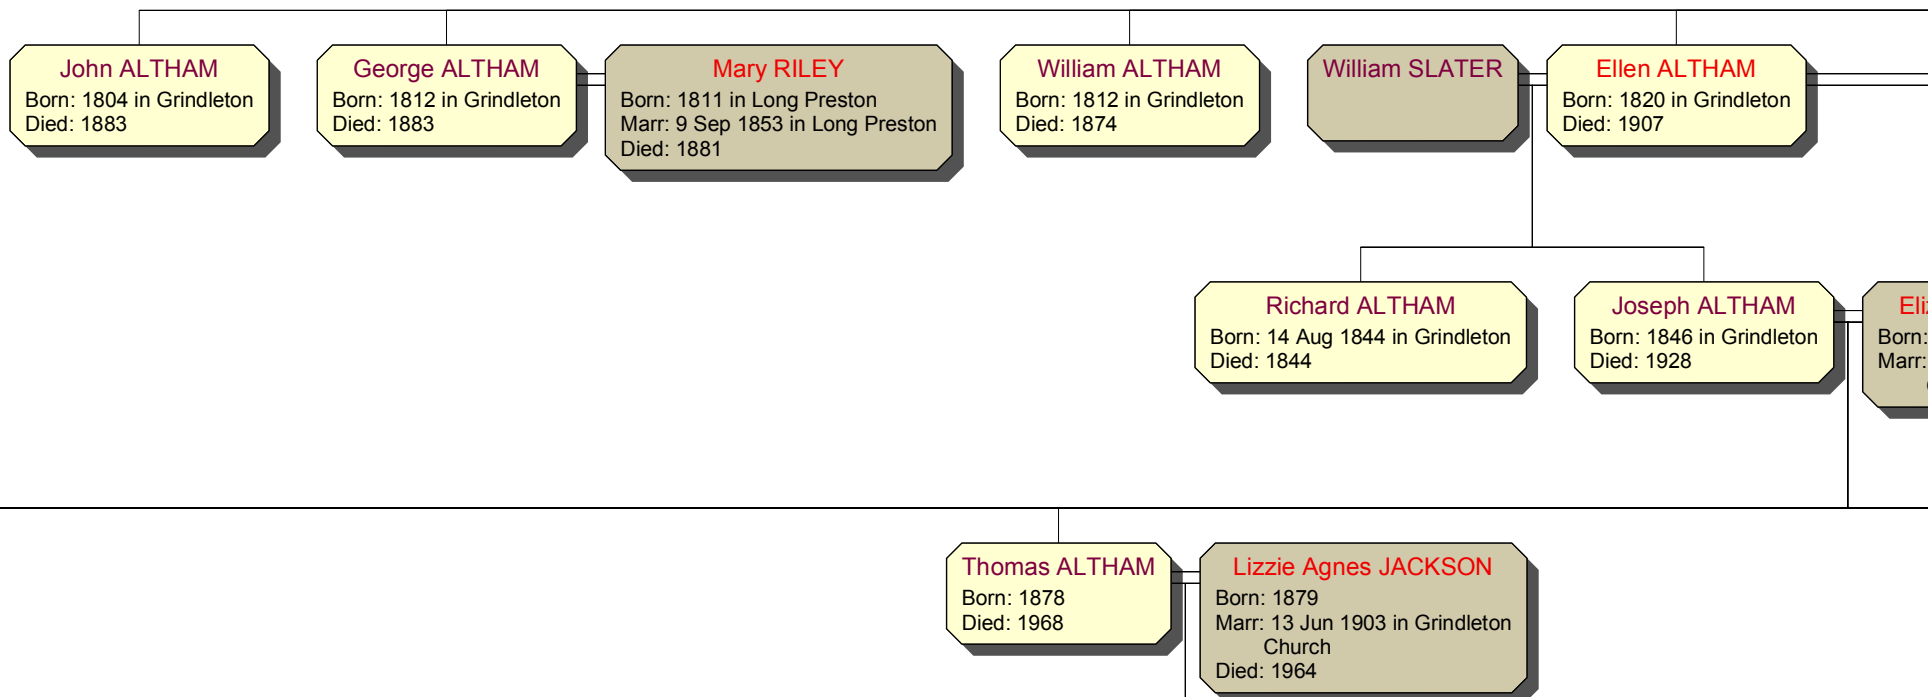

in Hargreaves ALTHAM

born: 1876 in Grindleton

died: 1898

Elizabeth HARGREAVES
Born: 1851 in Grindleton
Died: 25 Sep 1869 in St Ambrose,
Grindleton

Joseph ALTHAM
Born: 1880 in Grindleton
Died: 1967

Elizabeth Hannah RIGBY
Marr: 1908 in St Ambrose, Grindleton

Frank JACKSON
Marr: 1904

Elizabeth Jane ALTHAM
Born: 1884 in Grindleton

Ernest ALTHAM
Born: 20 Aug 1885 in West Bradford
Died: 1979

Agnes Ellen PARKER
Marr: 1917 in St Bartholemew's
Church, Tosside

Robert ALTHAM
Born: 15 Dec 1888 in Wes
Died: 1970

Thomas ALTHAM
Born: 1777
Died: 30 Jun 1840

Jane ALTHAM
Born: 1782
Marr: 12 Nov 1799
Died: 1845

M
t Bradford

Dorothy WALLING
Born: 1890
Marr: 1908
Died: 1968

Henry ODDIE
Marr: 1917 in Clitheroe

Evelyn ALTHAM
Born: 1895 in West Bradford