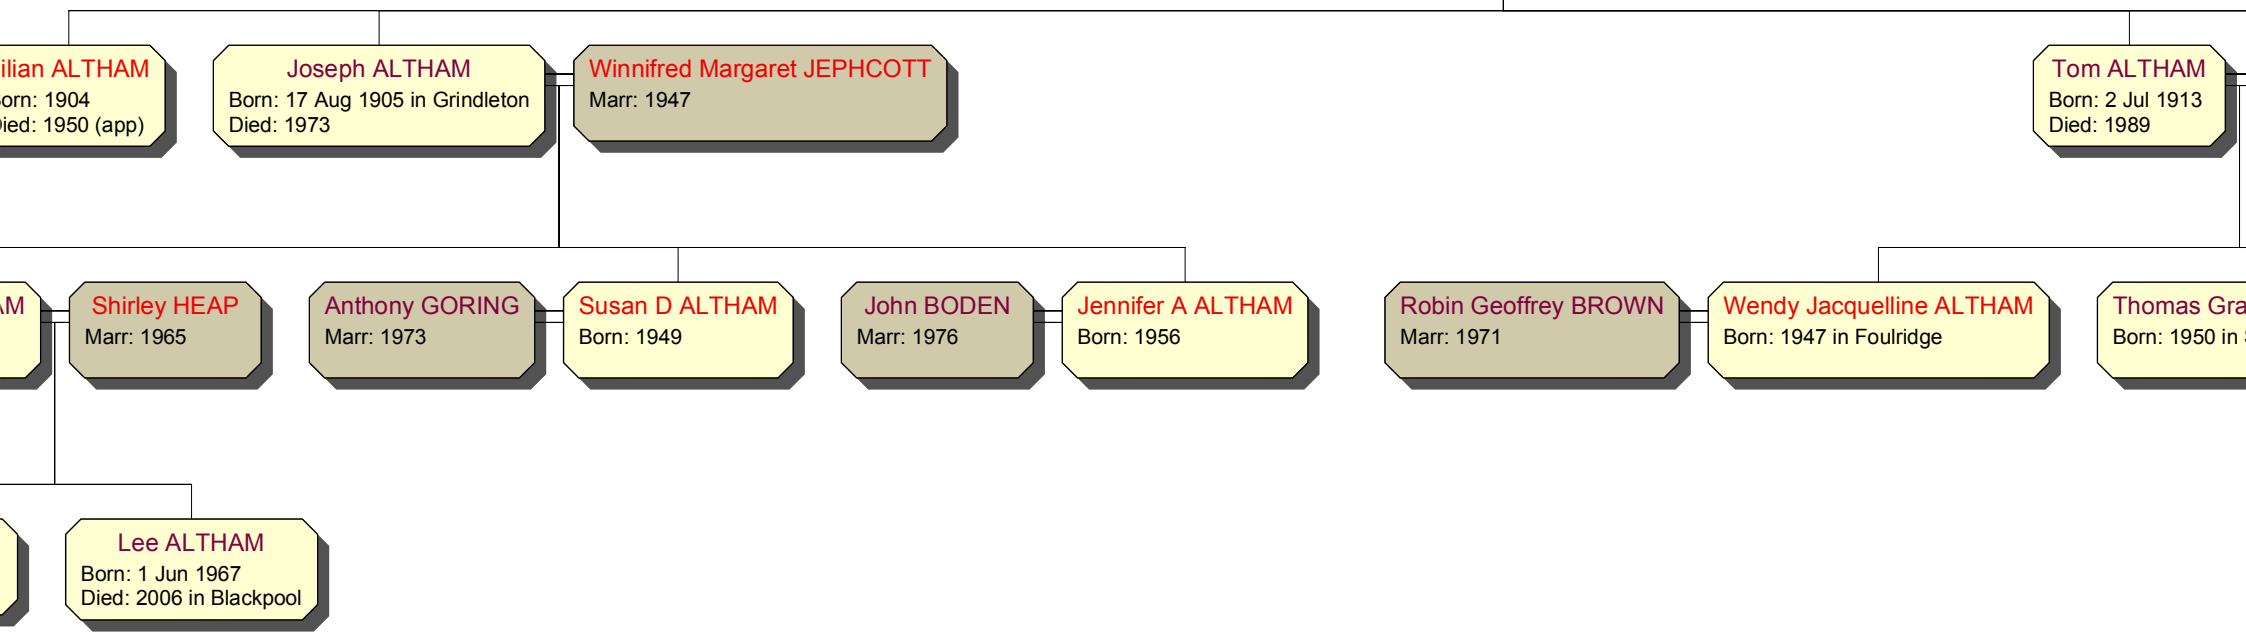

in Hargreaves ALTHAM

born: 1876 in Grindleton

died: 1898

Elizabeth HARGREAVES
Born: 1851 in Grindleton
Died: 25 Sep 1869 in St Ambrose,
Grindleton

Joseph ALTHAM
Born: 1880 in Grindleton
Died: 1967

Elizabeth Hannah RIGBY
Marr: 1908 in St Ambrose, Grindleton

Thomas ALTHAM
Born: 1777
Died: 30 Jun 1840

Jane ALTHAM
Born: 1782
Marr: 12 Nov 1799
Died: 1845

M
t Bradford

Dorothy WALLING
Born: 1890
Marr: 1908
Died: 1968

Henry ODDIE
Marr: 1917 in Clitheroe

Evelyn ALTHAM
Born: 1895 in West Bradford

George Herbert ALTHAM
Born: 1876 in Grindleton

Elizabeth FIRTH
Born: 1876 in Scisset, Yorks
Marr: 1897

Gra
Bon
Mar
Die

Dorothey le Ray ALTHAM
Born: 1922

? SMITH
Marr: 1946

Margaret ALTHAM
Born: 1926