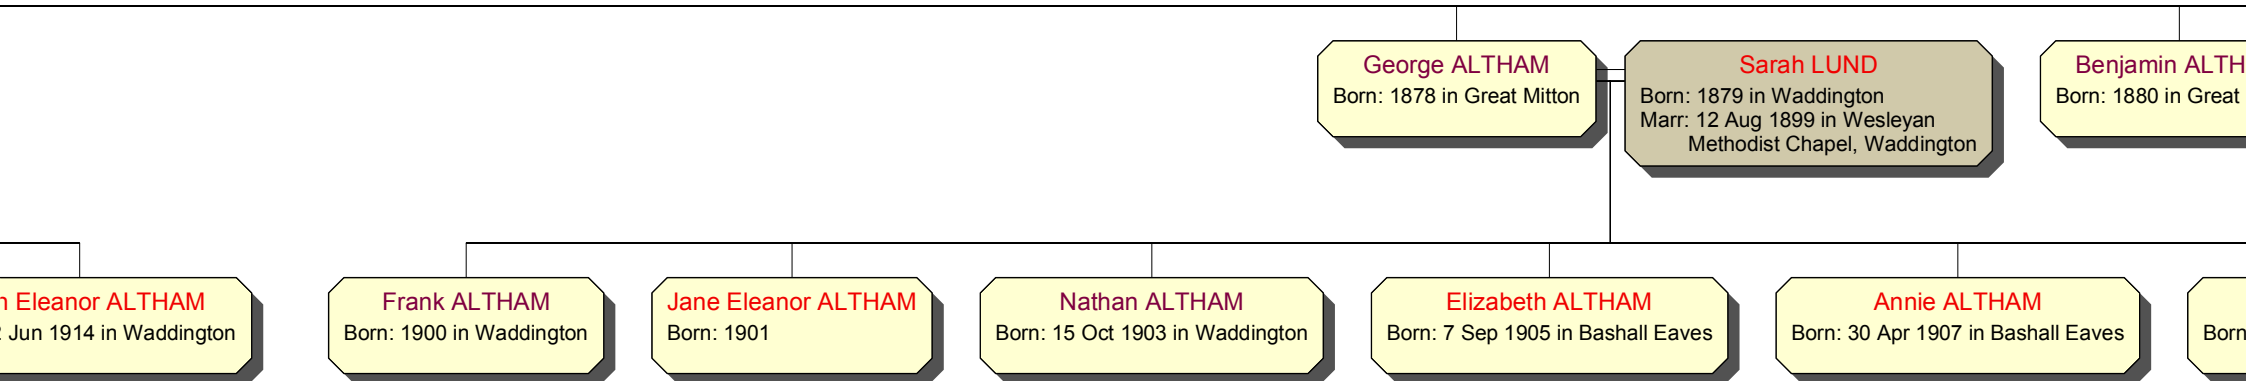

Edit
Born: 22

Mary Beatrice ALTHAM
Born: 1928

? PARKER
Marr: 1957

Daphne Annie ALTHAM
Born: 1934

Derek William ALTHAM
Born: 1937

Jennifer M WARD
Marr: 1982

Paul William ALTHAM
Born: 1985

George ALTHAM
Born: 1779
Died: 1854

Betty (Altham)
Born: 1781
Died: 1845

John ALTHAM

Born: 9 Dec 1843 in Mitton
Died: 1843

William SMALLEY
Marr: 1933 in Great Mitton

Alice ALTHAM

Born: 22 Sep 1906 in Great Mitton

Arthur ALTHAM

Born: 14 Apr 1909 in Great Mitton
Died: 1973