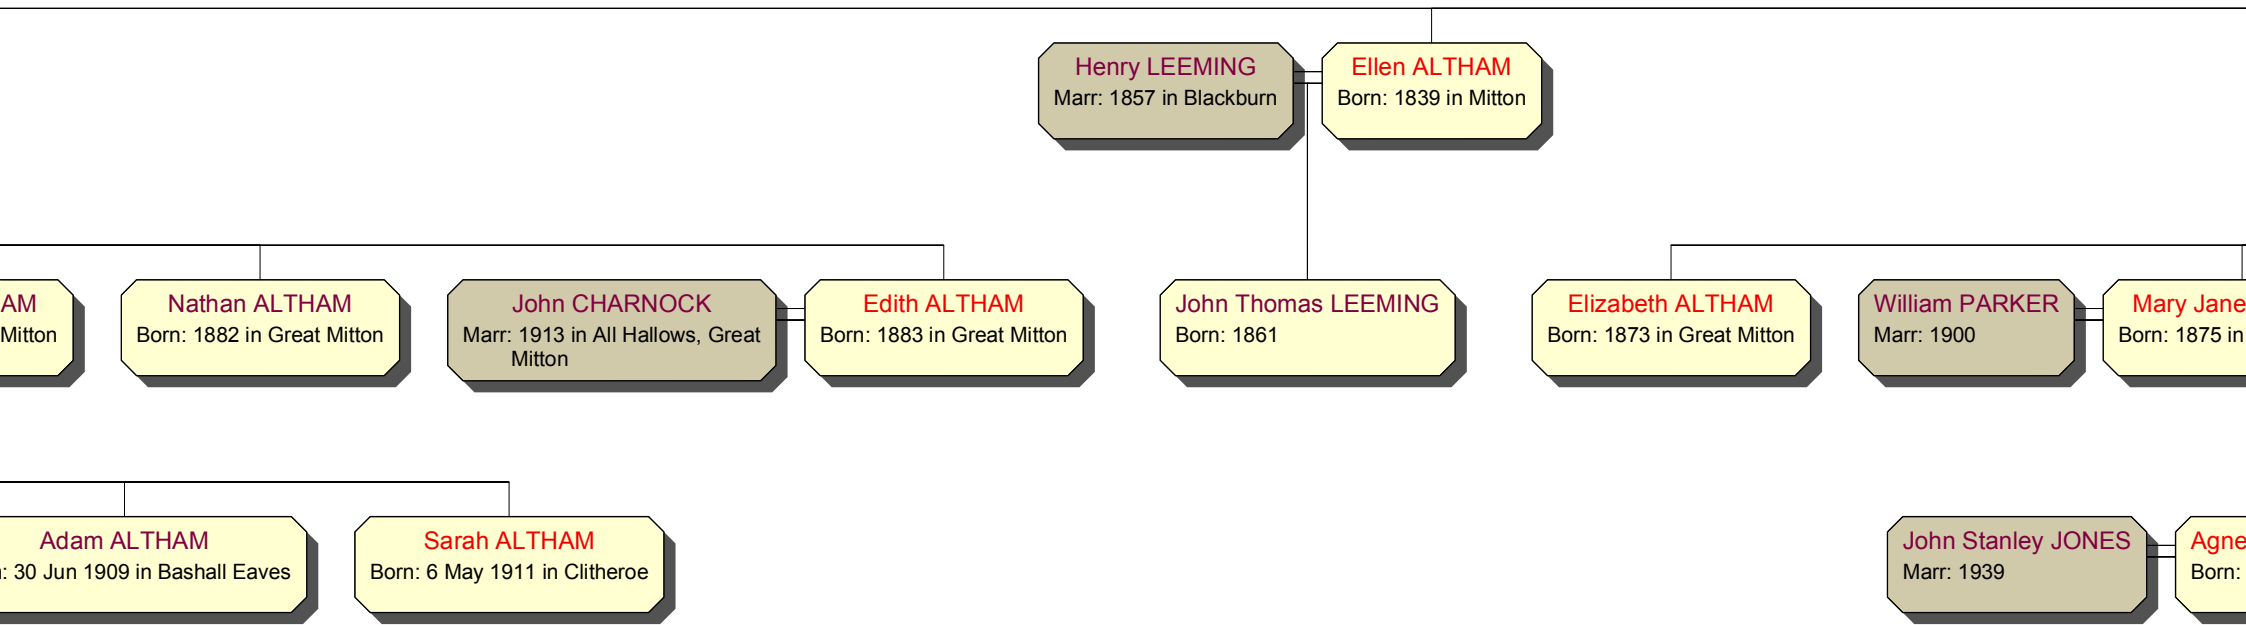

Edit
Born: 22

Mary Beatrice ALTHAM
Born: 1928

? PARKER
Marr: 1957

Daphne Annie ALTHAM
Born: 1934

Derek William ALTHAM
Born: 1937

Jennifer M WARD
Marr: 1982

Paul William ALTHAM
Born: 1985

George ALTHAM
Born: 1779
Died: 1854

Betty (Altham)
Born: 1781
Died: 1845

John ALTHAM

Born: 9 Dec 1843 in Mitton
Died: 1843

William SMALLEY
Marr: 1933 in Great Mitton

Alice ALTHAM

Born: 22 Sep 1906 in Great Mitton

Arthur ALTHAM

Born: 14 Apr 1909 in Great Mitton
Died: 1973