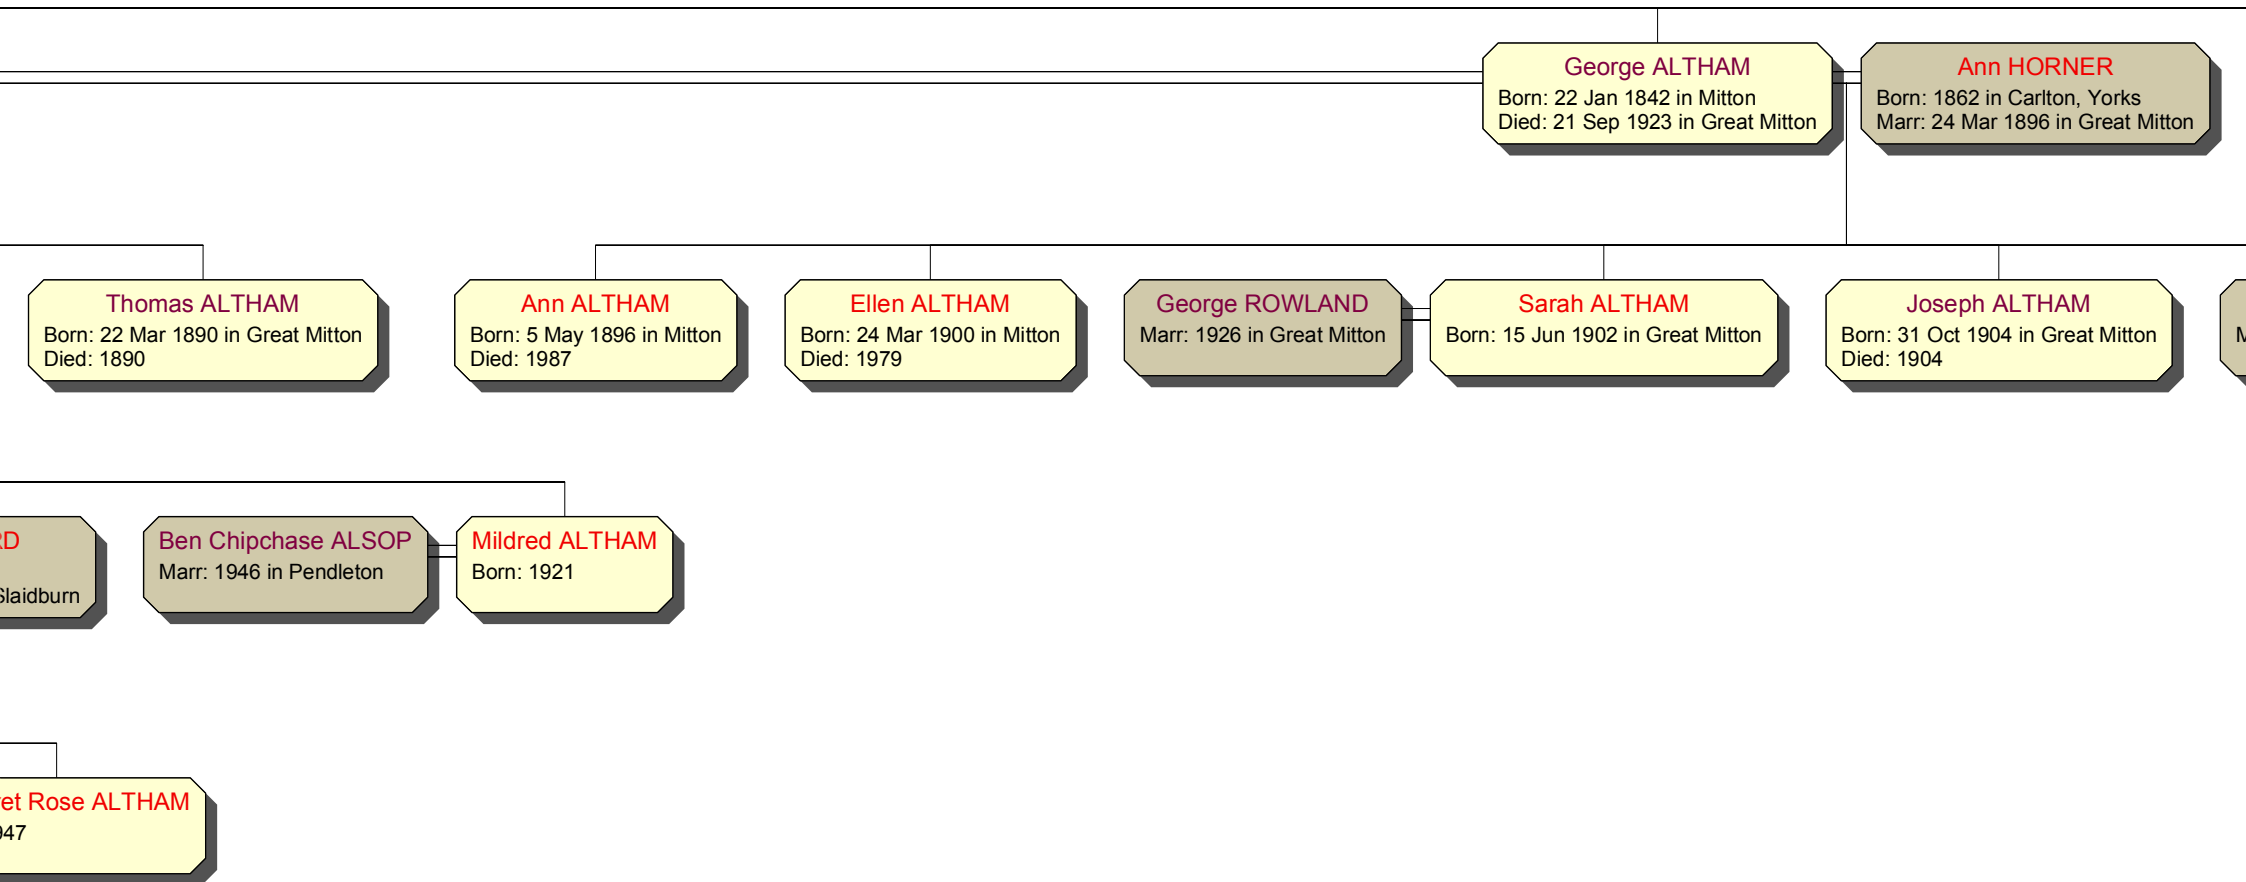

Edit
Born: 22

Mary Beatrice ALTHAM
Born: 1928

? PARKER
Marr: 1957

Daphne Annie ALTHAM
Born: 1934

Derek William ALTHAM
Born: 1937

Jennifer M WARD
Marr: 1982

Paul William ALTHAM
Born: 1985

George ALTHAM
Born: 1779
Died: 1854

Betty (Altham)
Born: 1781
Died: 1845

John ALTHAM

Born: 9 Dec 1843 in Mitton
Died: 1843

William SMALLEY
Marr: 1933 in Great Mitton

Alice ALTHAM

Born: 22 Sep 1906 in Great Mitton

Arthur ALTHAM

Born: 14 Apr 1909 in Great Mitton
Died: 1973