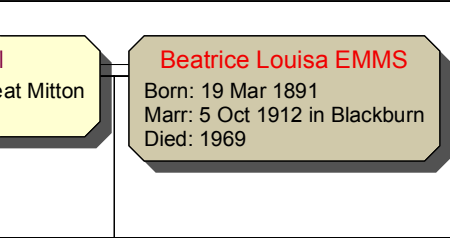

Wigie FIELDING
Born: 1872 in Blackburn
Died: 1897 in Blackburn

William Fielding ALTHAM
Born: 1900 in Blackburn
Died: 1966

Amy Biro COLEMAN
Born: 8 Jul 1902
Marr: 1923
Died: 1982

Ellen ALTHAM
Born: 1893 in Waddington
Died: 1909

Edit
Born: 22

Mary Beatrice ALTHAM
Born: 1928

? PARKER
Marr: 1957

Daphne Annie ALTHAM
Born: 1934

Derek William ALTHAM
Born: 1937

Jennifer M WARD
Marr: 1982

Paul William ALTHAM
Born: 1985

George ALTHAM
Born: 1779
Died: 1854