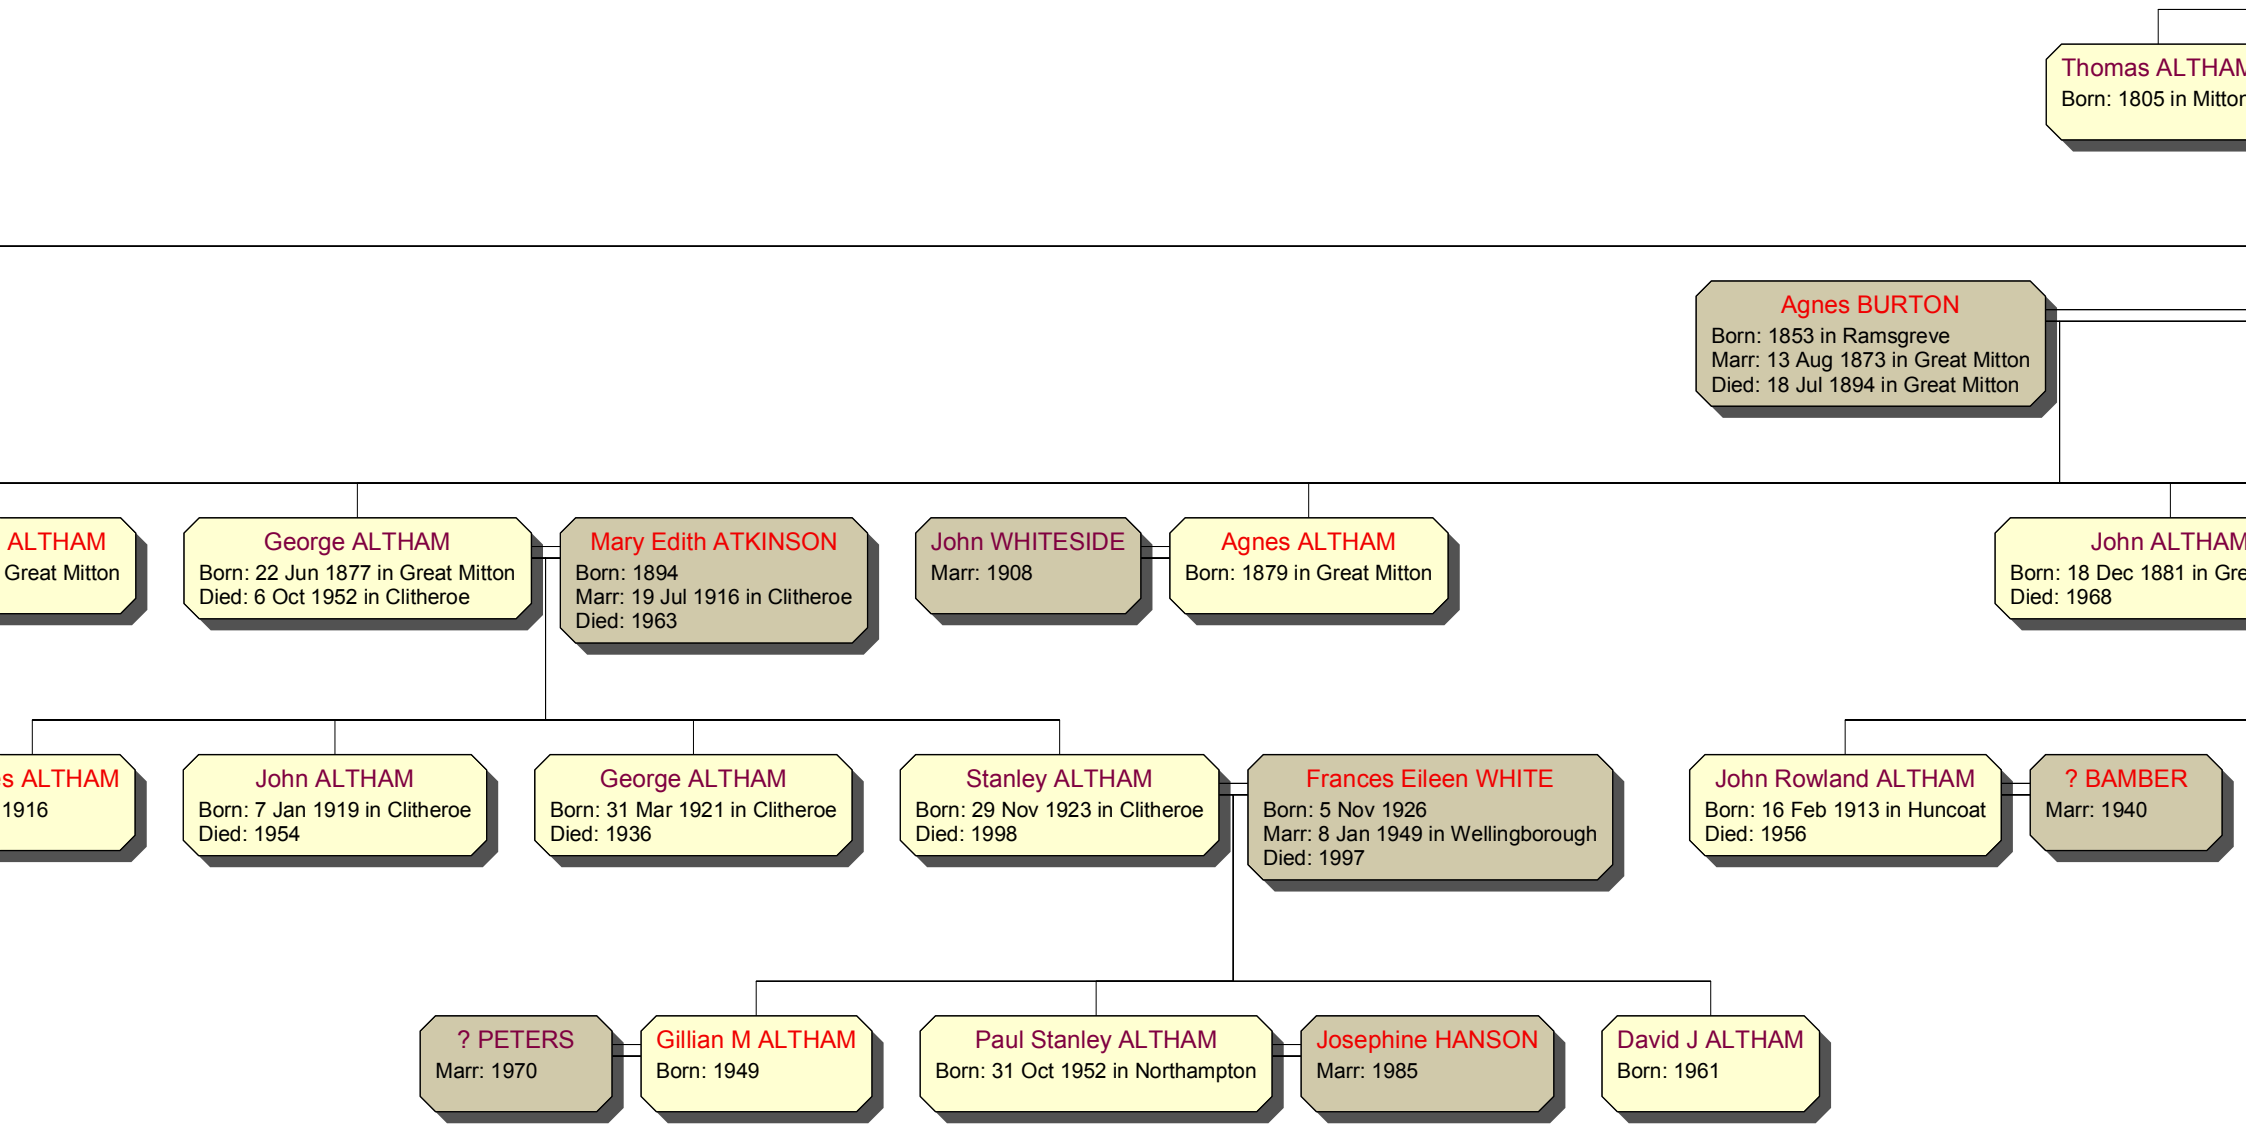

Wigie FIELDING
Born: 1872 in Blackburn
Died: 1897 in Blackburn

William Fielding ALTHAM
Born: 1900 in Blackburn
Died: 1966

Amy Biro COLEMAN
Born: 8 Jul 1902
Marr: 1923
Died: 1982

Ellen ALTHAM
Born: 1893 in Waddington
Died: 1909

Edit
Born: 22

Mary Beatrice ALTHAM
Born: 1928

? PARKER
Marr: 1957

Daphne Annie ALTHAM
Born: 1934

Derek William ALTHAM
Born: 1937

Jennifer M WARD
Marr: 1982

Paul William ALTHAM
Born: 1985

George ALTHAM
Born: 1779
Died: 1854

Betty (Altham)
Born: 1781
Died: 1845

John ALTHAM

Born: 9 Dec 1843 in Mitton
Died: 1843

William SMALLEY
Marr: 1933 in Great Mitton

Alice ALTHAM

Born: 22 Sep 1906 in Great Mitton

Arthur ALTHAM

Born: 14 Apr 1909 in Great Mitton
Died: 1973