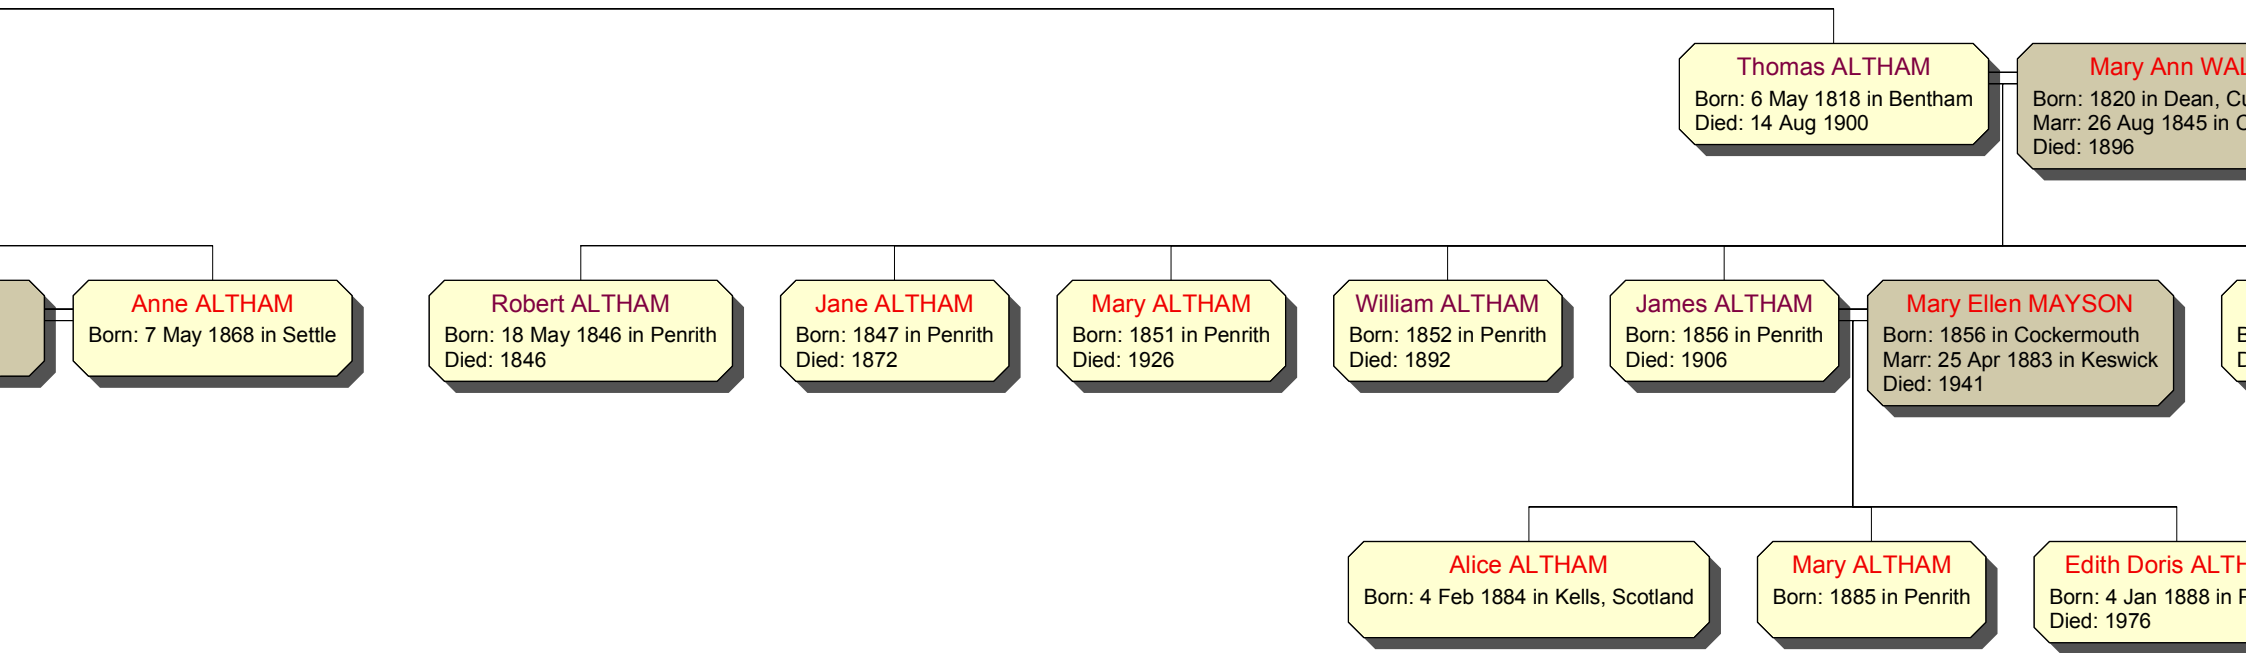

Edith A BALL
Born: 1875 in Hoylake
Marr: 1895
Died: 1943

James ALTHAM
Born: 1874
Died: 1874

John R RIMMER
Marr: 1895

Mary Alice ALTHAM
Born: 1875 in Birkenhead

James ALTHAM
Born: 1878
Died: 1880

??
Marr: 1903

LKER
Cumberland
Cockermouth

Frank ALTHAM
Born: 1896 in Bolton
Died: 1967

Ellen M DUCKWORTH
Born: 21 Jul 1896
Marr: 1919
Died: 1980

William A MCCALLA
Born: 1888 in Lancaster

Bessie Hilda MCCALLA
Born: 1891 in Lancaster