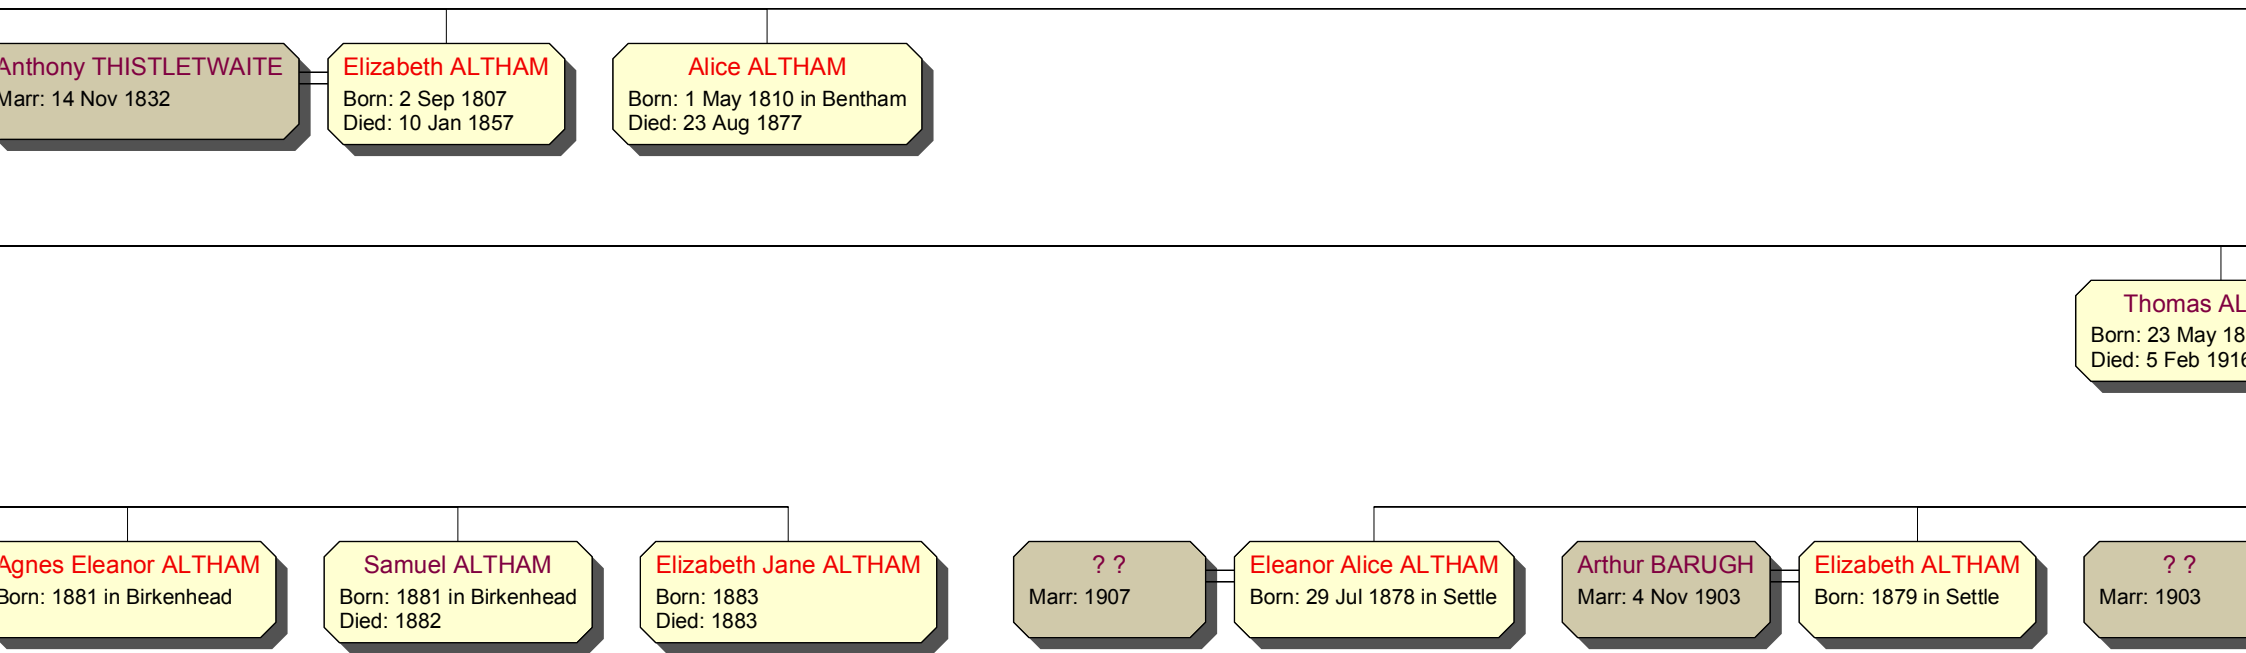

Edith A BALL
Born: 1875 in Hoylake
Marr: 1895
Died: 1943

James ALTHAM
Born: 1874
Died: 1874

John R RIMMER
Marr: 1895

Mary Alice ALTHAM
Born: 1875 in Birkenhead

James ALTHAM
Born: 1878
Died: 1880

??
Marr: 1903