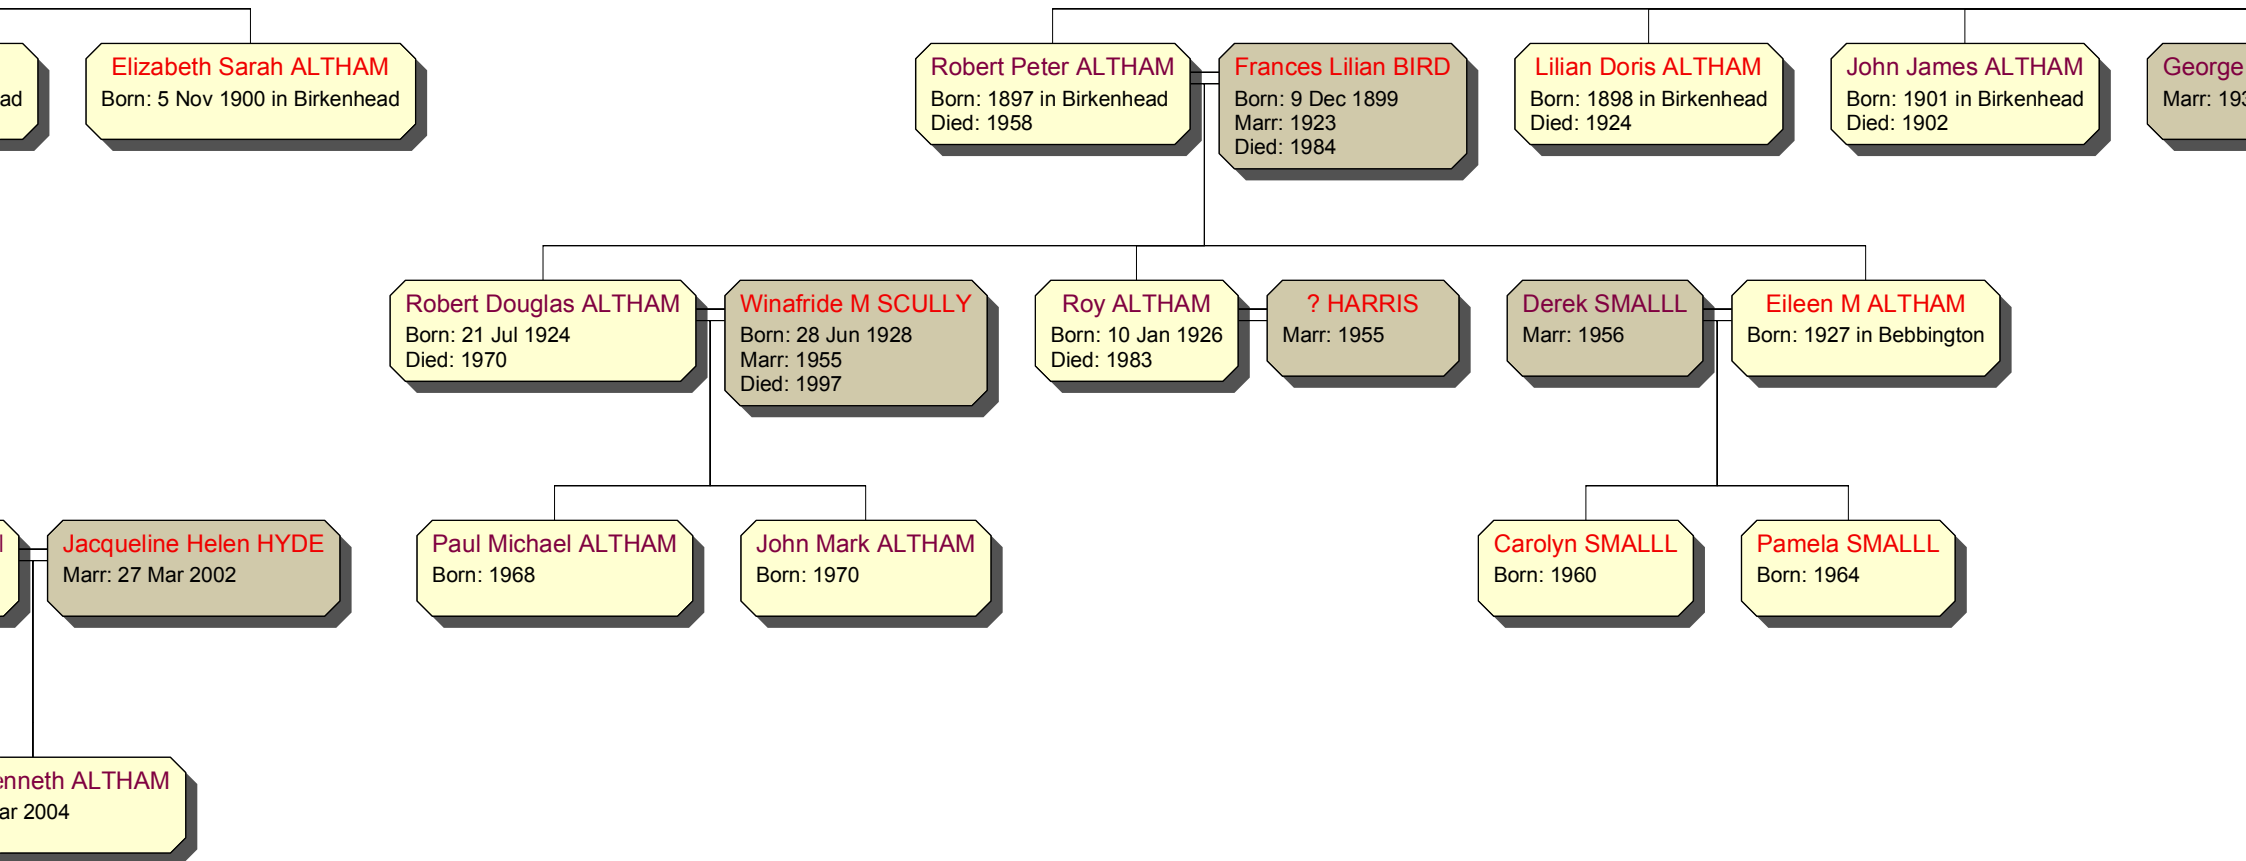

Percy L GOLDSMITH

Marr: 1924

Grace Ellen ALTHAM

Born: 1898 in Stoke Newington

Arthur I MULLER

Marr: 1924

Harold W YATES
Marr: 1938

ELL

Leonard ALTHAM
Born: 1916
Died: 1939

MORGAN
1990

ander Henry X ALTHAM
1997 in York