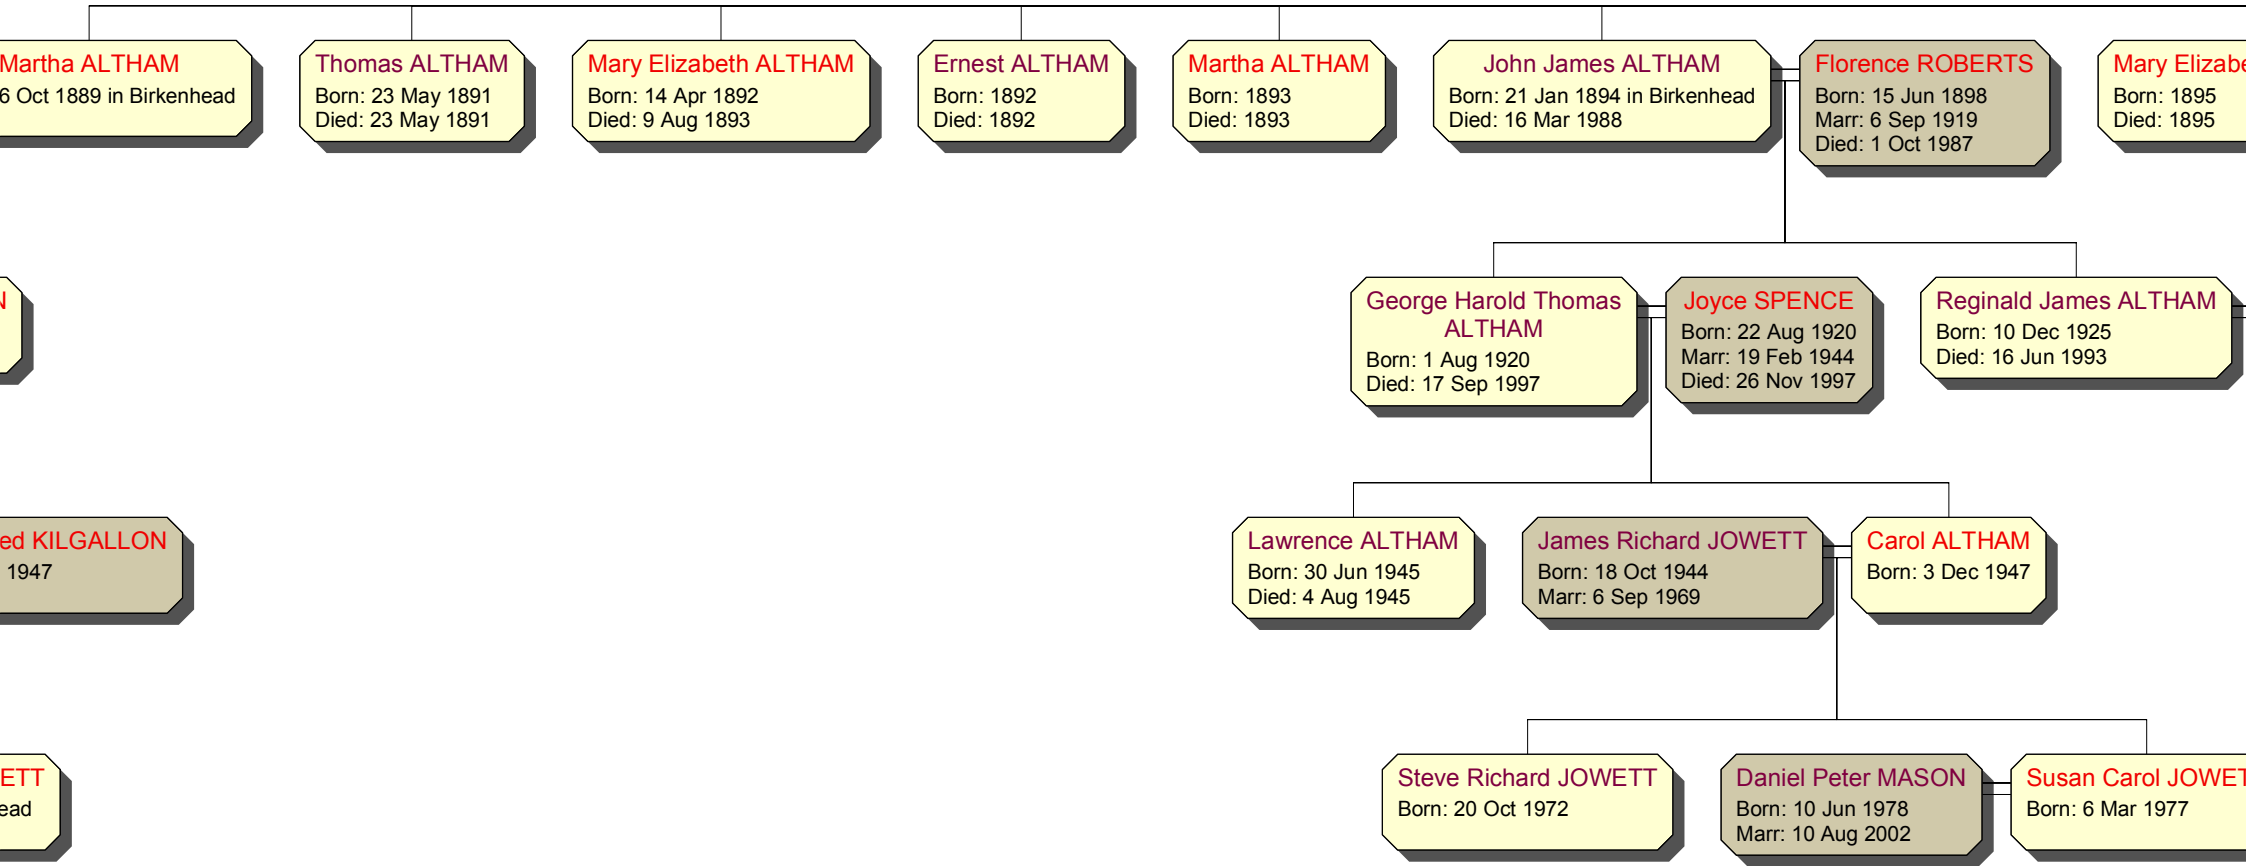

Percy L GOLDSMITH

Marr: 1924

Grace Ellen ALTHAM

Born: 1898 in Stoke Newington

Arthur I MULLER

Marr: 1924

Harold W YATES
Marr: 1938

ELL

Leonard ALTHAM
Born: 1916
Died: 1939

MORGAN
1990

ander Henry X ALTHAM
1997 in York