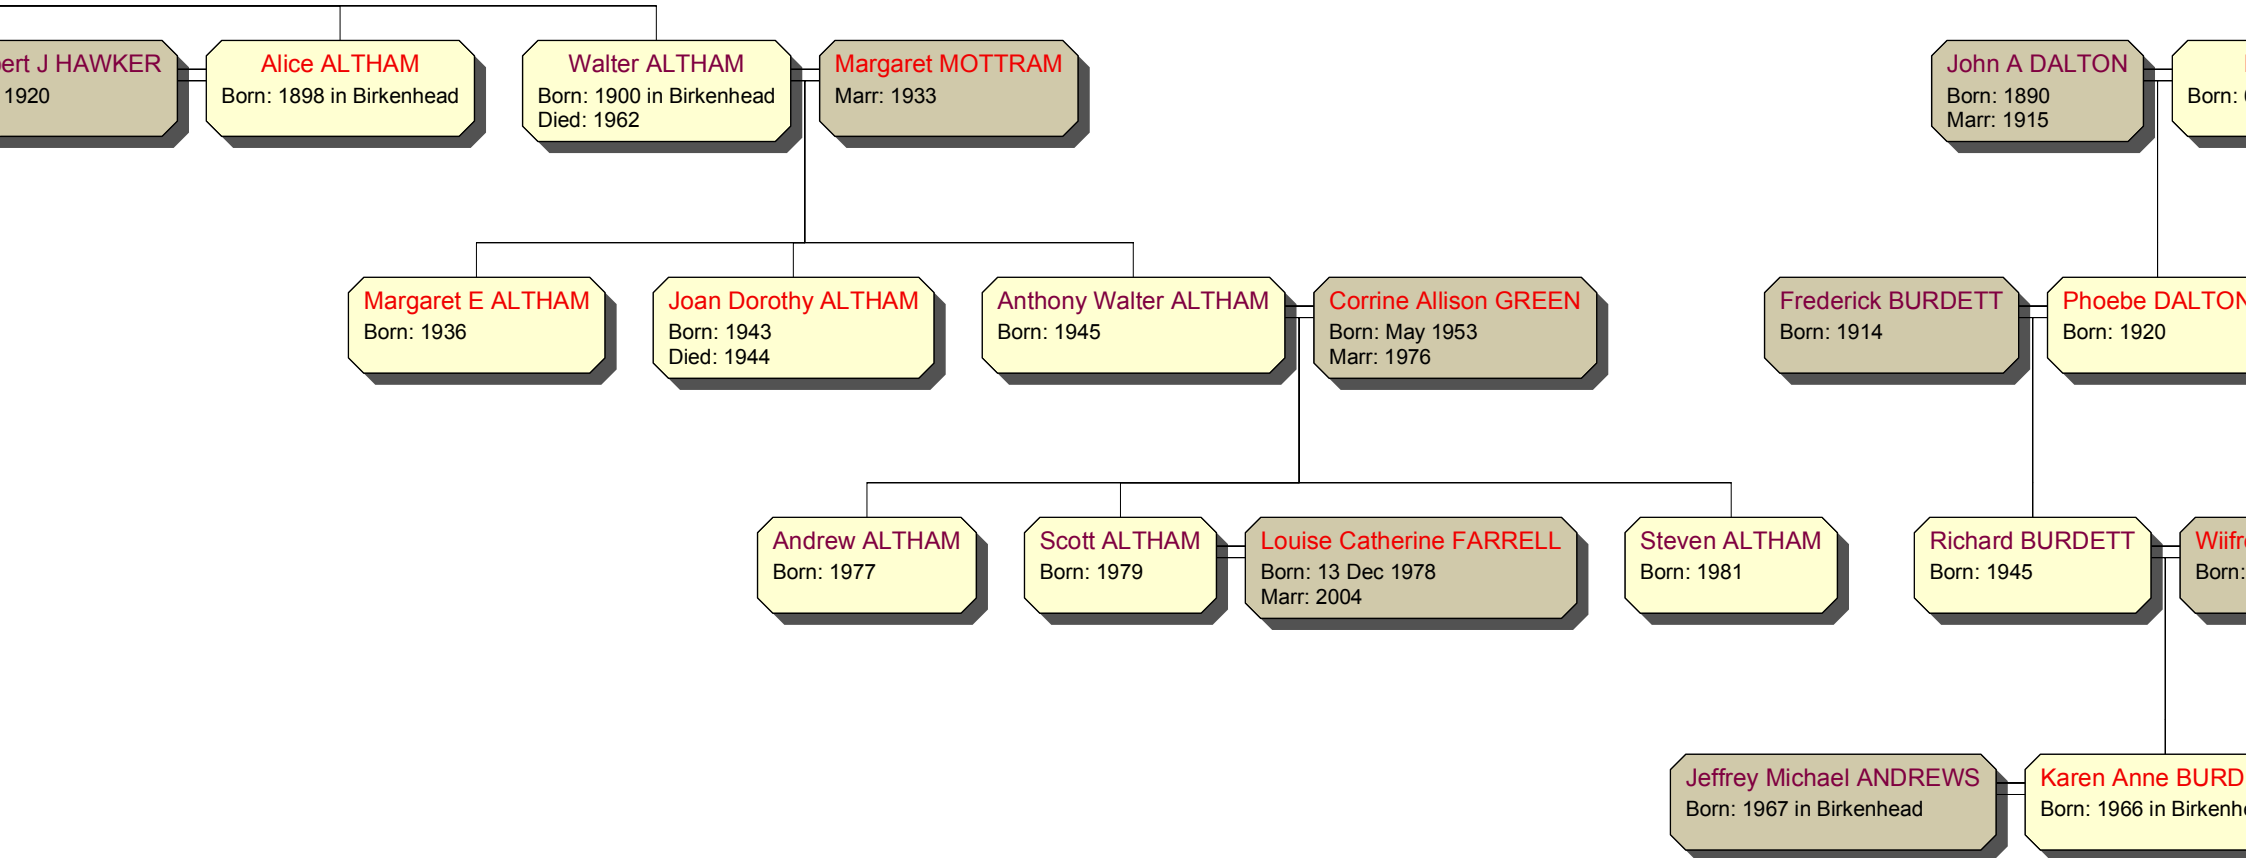

Bertram Altham MCCALLA

Born: 1893 in Lancaster

John ALTHAM

Born: 10 Jun 1898 in Bolton
Died: 1981 in Plymouth

James LONGWORTH

Marr: 1919

Doris ALTHAM

Born: 1900 in Bolton

Percy L GOLDSMITH

Marr: 1924

Grace Ellen ALTHAM

Born: 1898 in Stoke Newington

Arthur I MULLER

Marr: 1924

Harold W YATES
Marr: 1938

ELL

Leonard ALTHAM
Born: 1916
Died: 1939

MORGAN
1990

ander Henry X ALTHAM
1997 in York