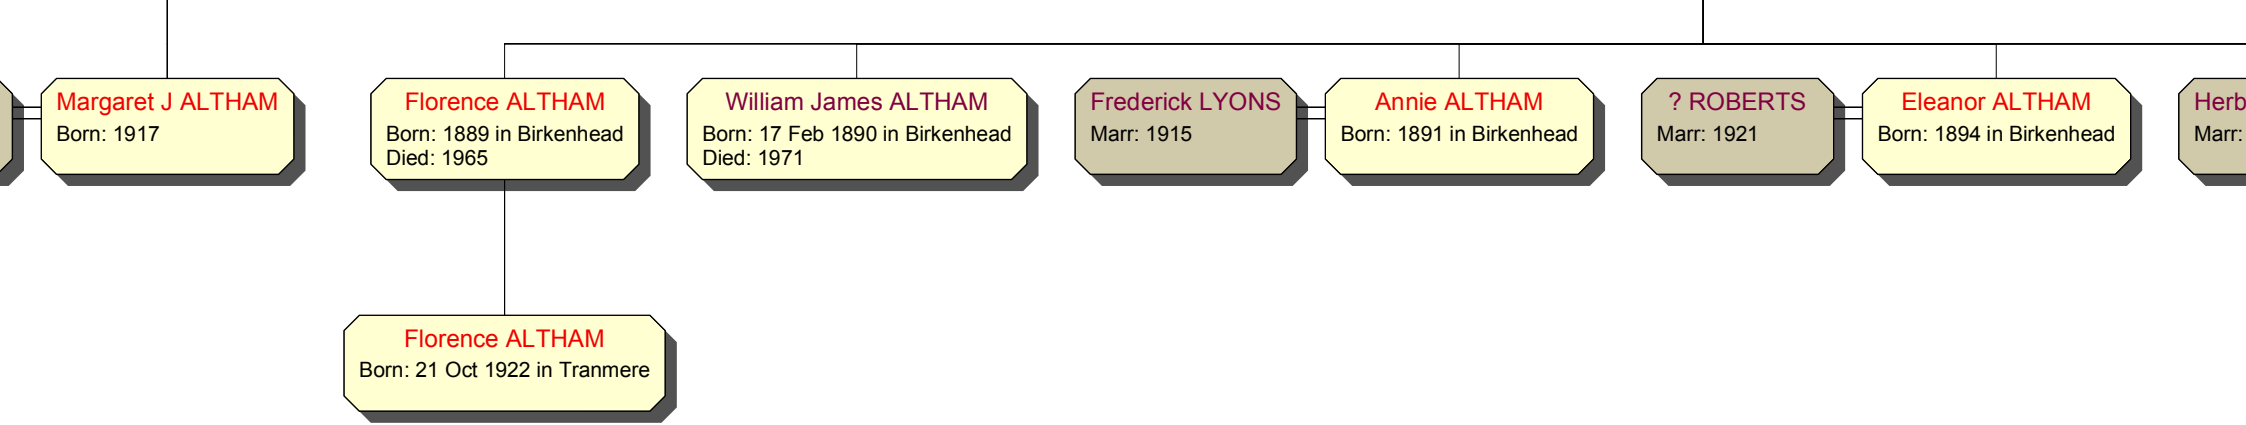

Bertram Altham MCCALLA

Born: 1893 in Lancaster

John ALTHAM

Born: 10 Jun 1898 in Bolton
Died: 1981 in Plymouth

James LONGWORTH

Marr: 1919

Doris ALTHAM

Born: 1900 in Bolton

Percy L GOLDSMITH

Marr: 1924

Grace Ellen ALTHAM

Born: 1898 in Stoke Newington

Arthur I MULLER

Marr: 1924

Harold W YATES
Marr: 1938

ELL

Leonard ALTHAM
Born: 1916
Died: 1939

MORGAN
1990

ander Henry X ALTHAM
1997 in York