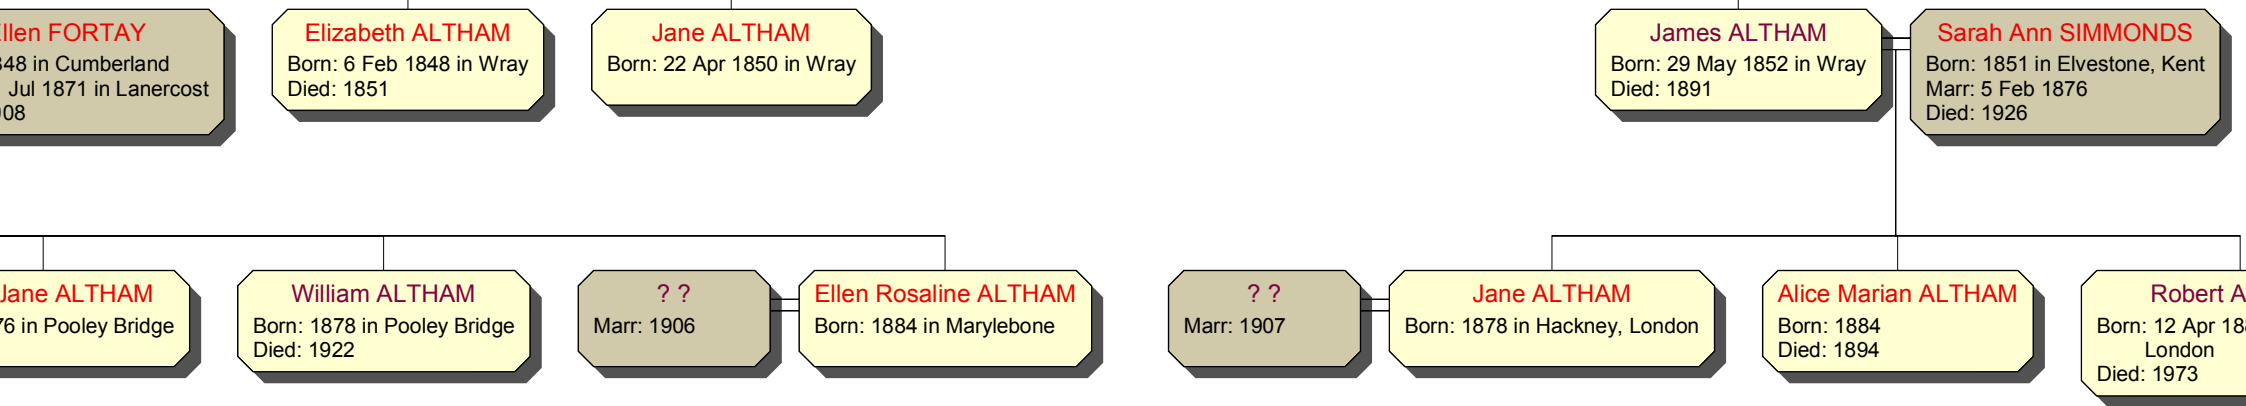

EY
r

abteh ALTHAM
Born: 1870 in Lancaster

Robert ALTHAM
Born: 1870 in Lancaster
Died: 1939

Mary Jane RALPH
Born: 1871 in Lancaster
Marr: 1897

Jane ALTHAM
Born: 15 Sep 1800 in Bentham
Died: 17 Apr 1869

Robert ALTHAM
Born: 28 Jul 1802 in Bentham
Died: 1874

Isabella BRADLEY
Born: 1818 in Slaidburn
Marr: 1843
Died: 1875

John ALTHAM
Born: 28 Jul 1802
Died: 1845

Robert ALTHAM
Born: 9 Oct 1845 in Wray
Died: 1887

E
Born: 18
Marr: 31
Died: 19

Arthur Thompson ALTHAM
Born: 1873 in Walworth, London
Died: 1949

Mary A ALDWINKLE
Born: 1876 in Islington
Marr: 1896
Died: 1961

Frederick ALTHAM
Born: 1874 in Cumberland
Died: 23 Nov 1917 in WW1

??
Marr: 1893

Edith
Born: 187

Thomas ALTHAM
Born: 15 Jan 1855 in Wray
Died: 1918