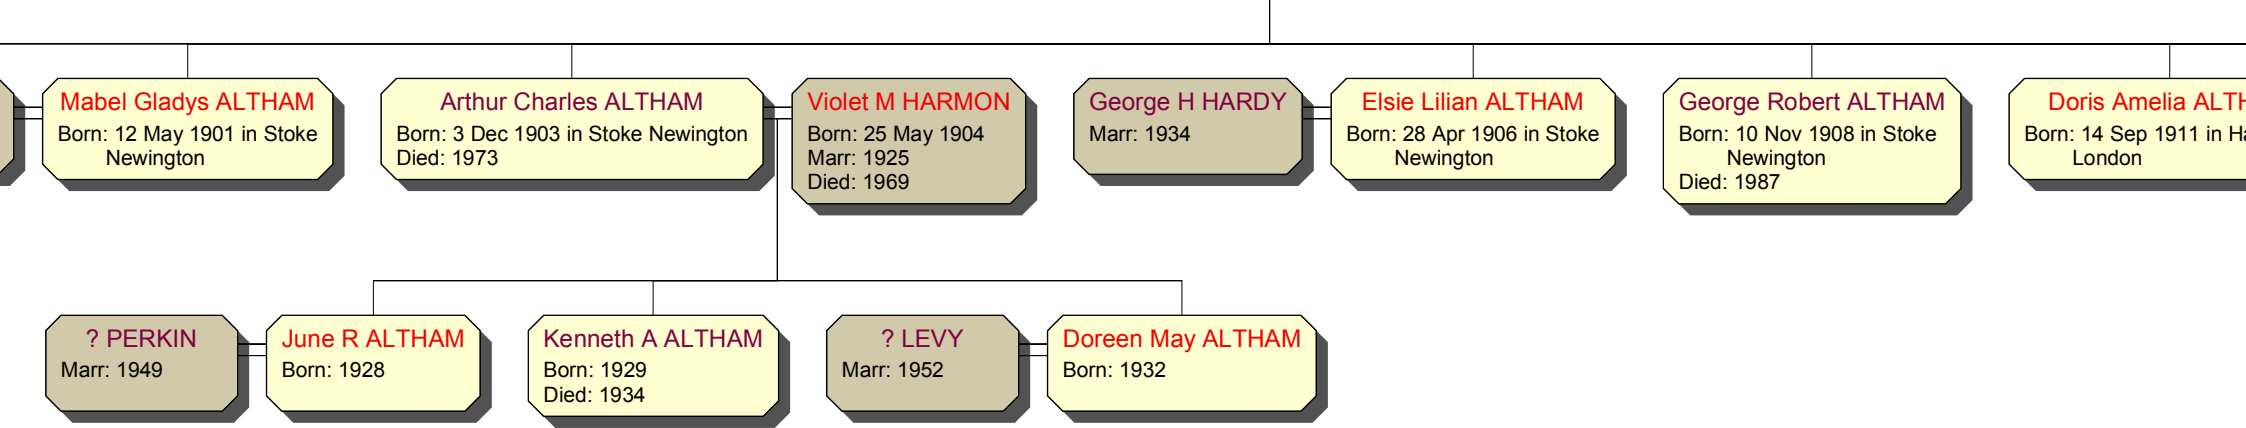

Percy L GOLDSMITH

Marr: 1924

Grace Ellen ALTHAM

Born: 1898 in Stoke Newington

Arthur I MULLER

Marr: 1924

Harold W YATES
Marr: 1938

ELL

Leonard ALTHAM
Born: 1916
Died: 1939

MORGAN
1990

ander Henry X ALTHAM
1997 in York