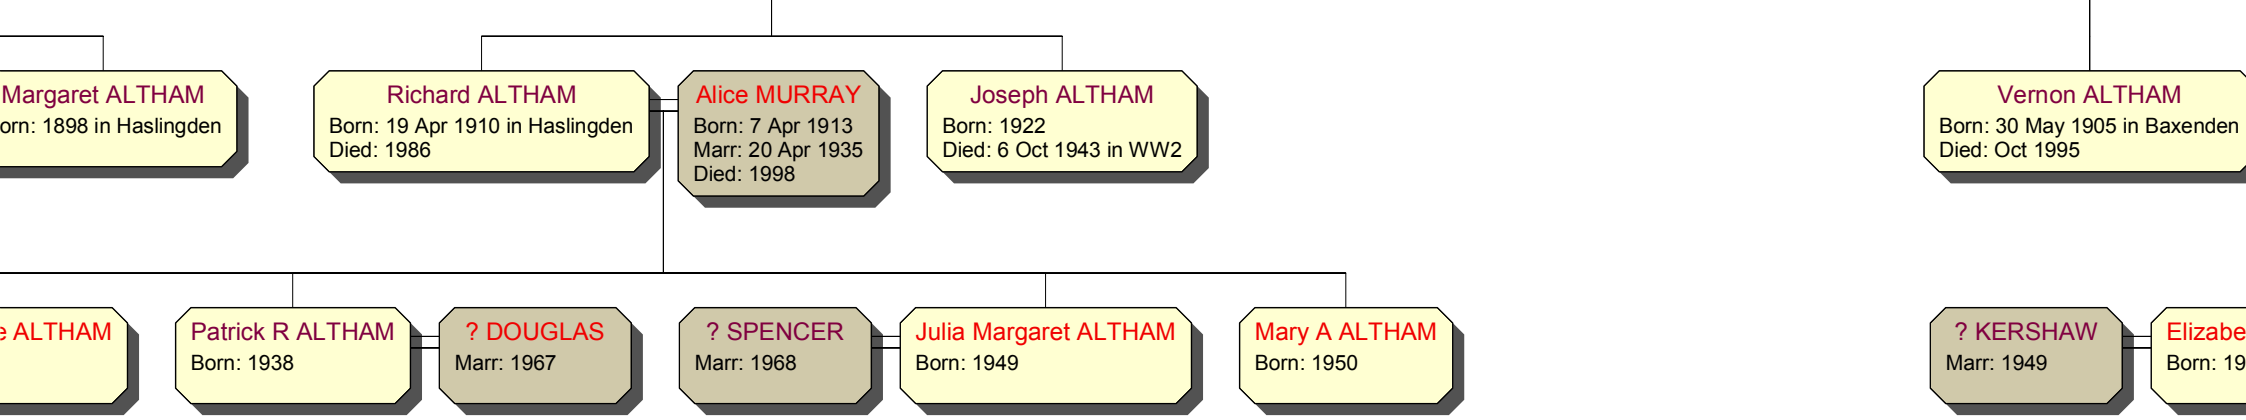

Jane DAVIES  
Born: 1875 in Shropshire  
Marr: 1896  
Died: 1943

James Wilfred ALTHAM  
Born: 1894 in Haslingden

? STOTT  
Marr: 1921

B

Brian CLARK  
Marr: 1959

Maureen Alice  
Born: 1936

**Elizabeth Milly DEWHURST**  
Born: 29 Nov 1907  
Marr: 1928 in Accrington  
Died: 1982

**th ALTHAM**  
Born: 1929

**Amos Watson ALTHAM**  
Born: 1898 in Burnley  
Died: 1962

**? SPENCER**  
Marr: 1922

**George ALTHAM**  
Born: 1900 in Burnley  
Died: 1956

**Flo**  
Born:  
Marr:  
Died:

**Bernard Watson ALTHAM**  
Born: 18 Jan 1928  
Died: 1985

**? WATSON**  
Marr: 1950

**Norman George ALTHAM**  
Born: 30 Nov 1940  
Died: 1992

**? BOARWIL**  
Marr: 1966

**Geoffrey Watson ALTHAM**  
Born: 1955

**Wendy E HEATON**  
Marr: 1977

**Stephen Watson ALTHAM**  
Born: 1979