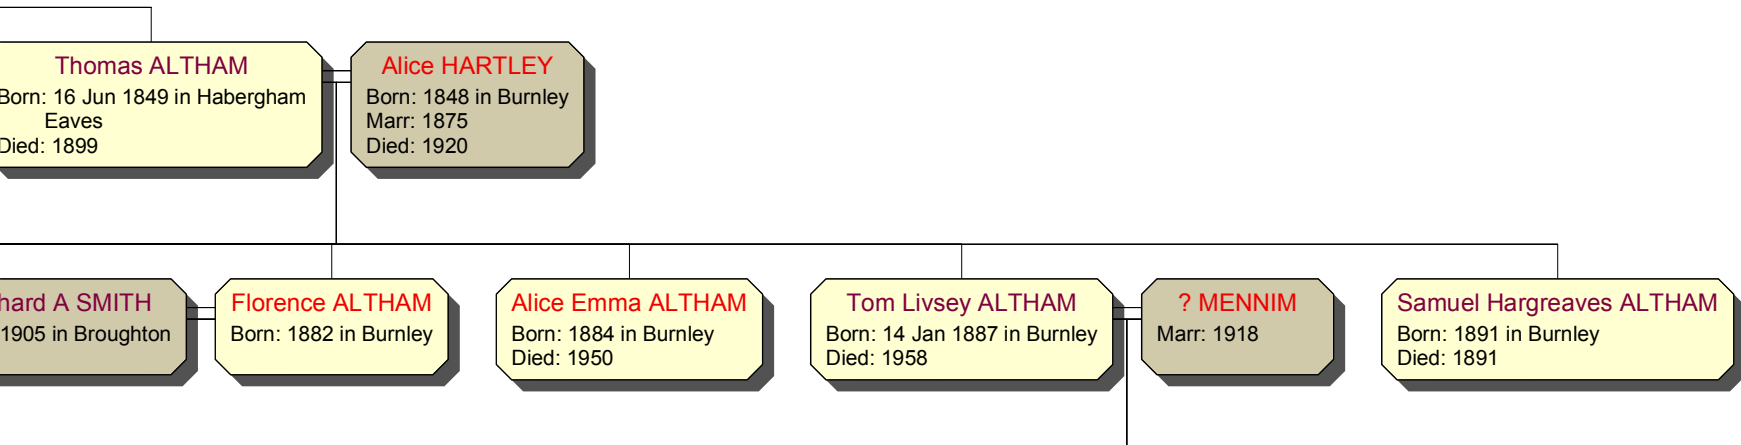

Henry ALTHAM  
Born: 1780 (app)

Henry ALTHAM  
Born: 20 May 1844 in Higham  
Died: 1920

Mary WATSON  
Born: 1844 in Barley  
Marr: 1865  
Died: 1926

ah GRIME  
Haslingden

??  
Marr: 1907

Ellen ALTHAM  
Born: 1882 in Haslingden

Mary Elizabeth ALTHAM  
Born: 1866 in Burnley  
Died: 1871

Ada ALTHAM  
Born: 1869 in Burnley  
Died: 1919

Elenor ALTHAM  
Born: 1871 in Burnley  
Died: 1883

Amos ALTHAM  
Born: 1873 in Burnley  
Died: 1946

Jane DAVIES  
Born: 1875 in Shropshire  
Marr: 1896  
Died: 1943

James Wilfred ALTHAM  
Born: 1894 in Haslingden

? STOTT  
Marr: 1921

B

Brian CLARK  
Marr: 1959

Maureen Alice  
Born: 1936

**Elizabeth Milly DEWHURST**  
Born: 29 Nov 1907  
Marr: 1928 in Accrington  
Died: 1982

**th ALTHAM**  
Born: 1929

**Amos Watson ALTHAM**  
Born: 1898 in Burnley  
Died: 1962

**? SPENCER**  
Marr: 1922

**George ALTHAM**  
Born: 1900 in Burnley  
Died: 1956

**Flo**  
Born:  
Marr:  
Died:

**Bernard Watson ALTHAM**  
Born: 18 Jan 1928  
Died: 1985