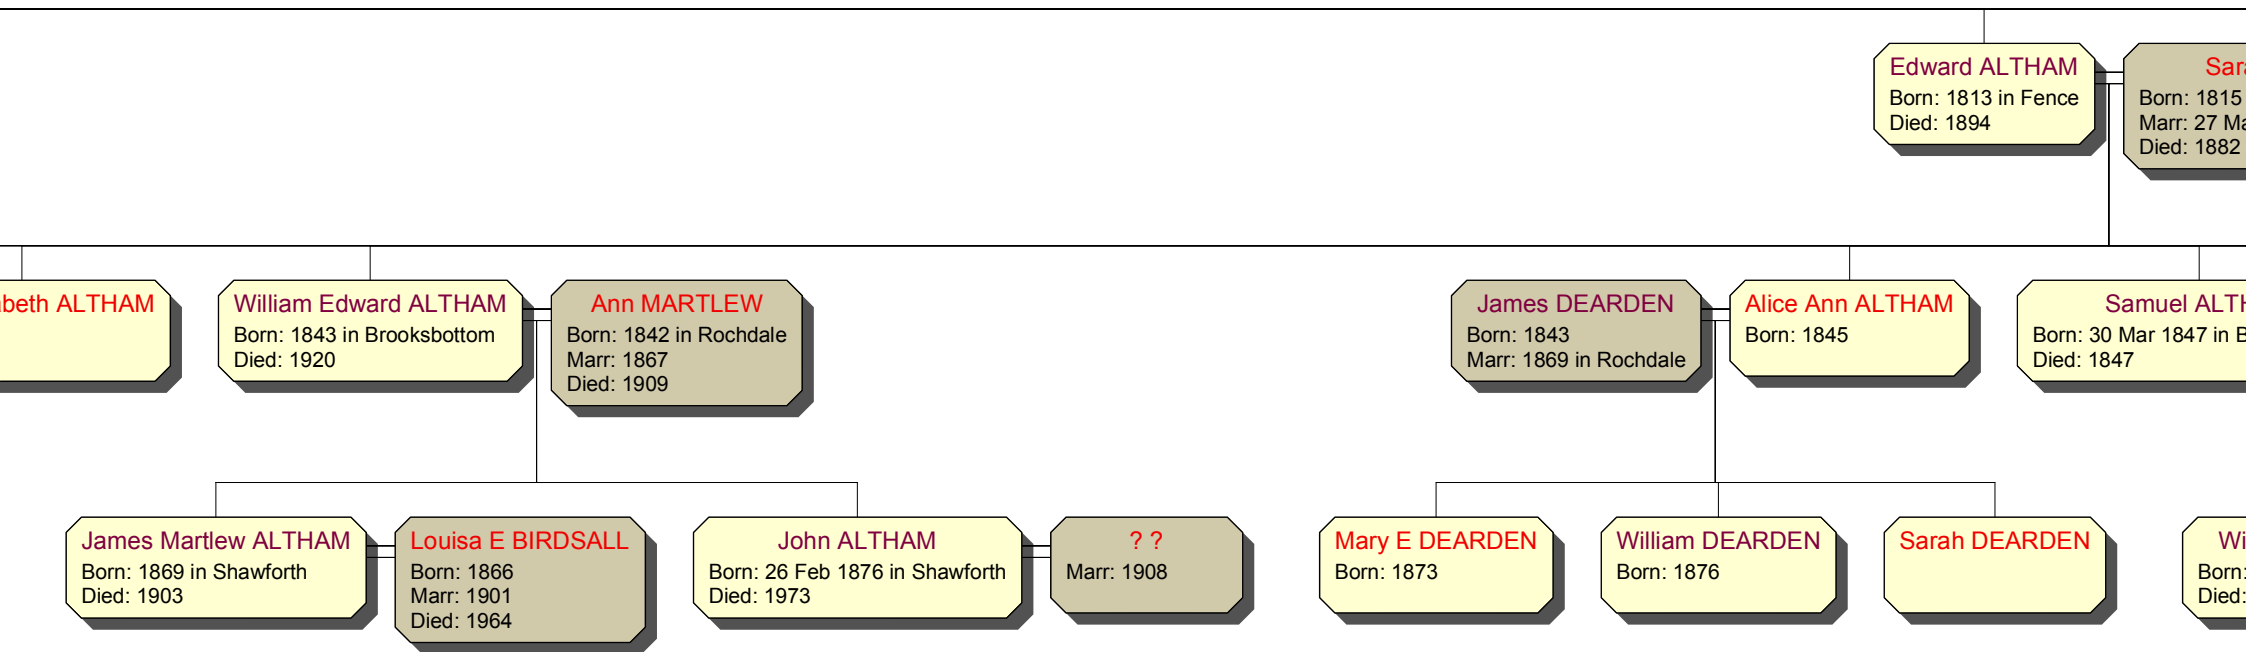

James ALTHAM
Born: 24 Jun 1873 in Bury
Died: 4 Oct 1945

Martha BEEVIS
Born: 1881
Marr: 21 Oct 1911 in Bury

??
Marr: 1895

Martha Alice
Born: 28 Nov 1881

Ernest HARRISON

Lilian ALTHAM

Fred BARNES

Nellie ALTHAM

Leah ALTHAM

Ruth Ellen WHITTAKER
Marr: 1908

George Alfred LAYCOCK
Marr: 1905

Ada ALTHAM
Born: 1884

Frank ALTHAM
Born: 1887
Died: 1898

??
Marr: 1910

Clara Ann ALTHAM
Born: 1889

Ernest ALTHAM
Born: 1891
Died: 1952

Elizabeth A CLARKE
Born: 1893
Marr: 1914
Died: 1968

Victor Ernest ALTHAM

Jean GARSIDE

? YOUNG

Henry ALTHAM
Born: 1821 in Burnley
Died: 1877

Elizabeth WADDICAR
Born: 1828 in Tottington
Marr: 10 Jan 1849 in Little Bolton
Died: 1894