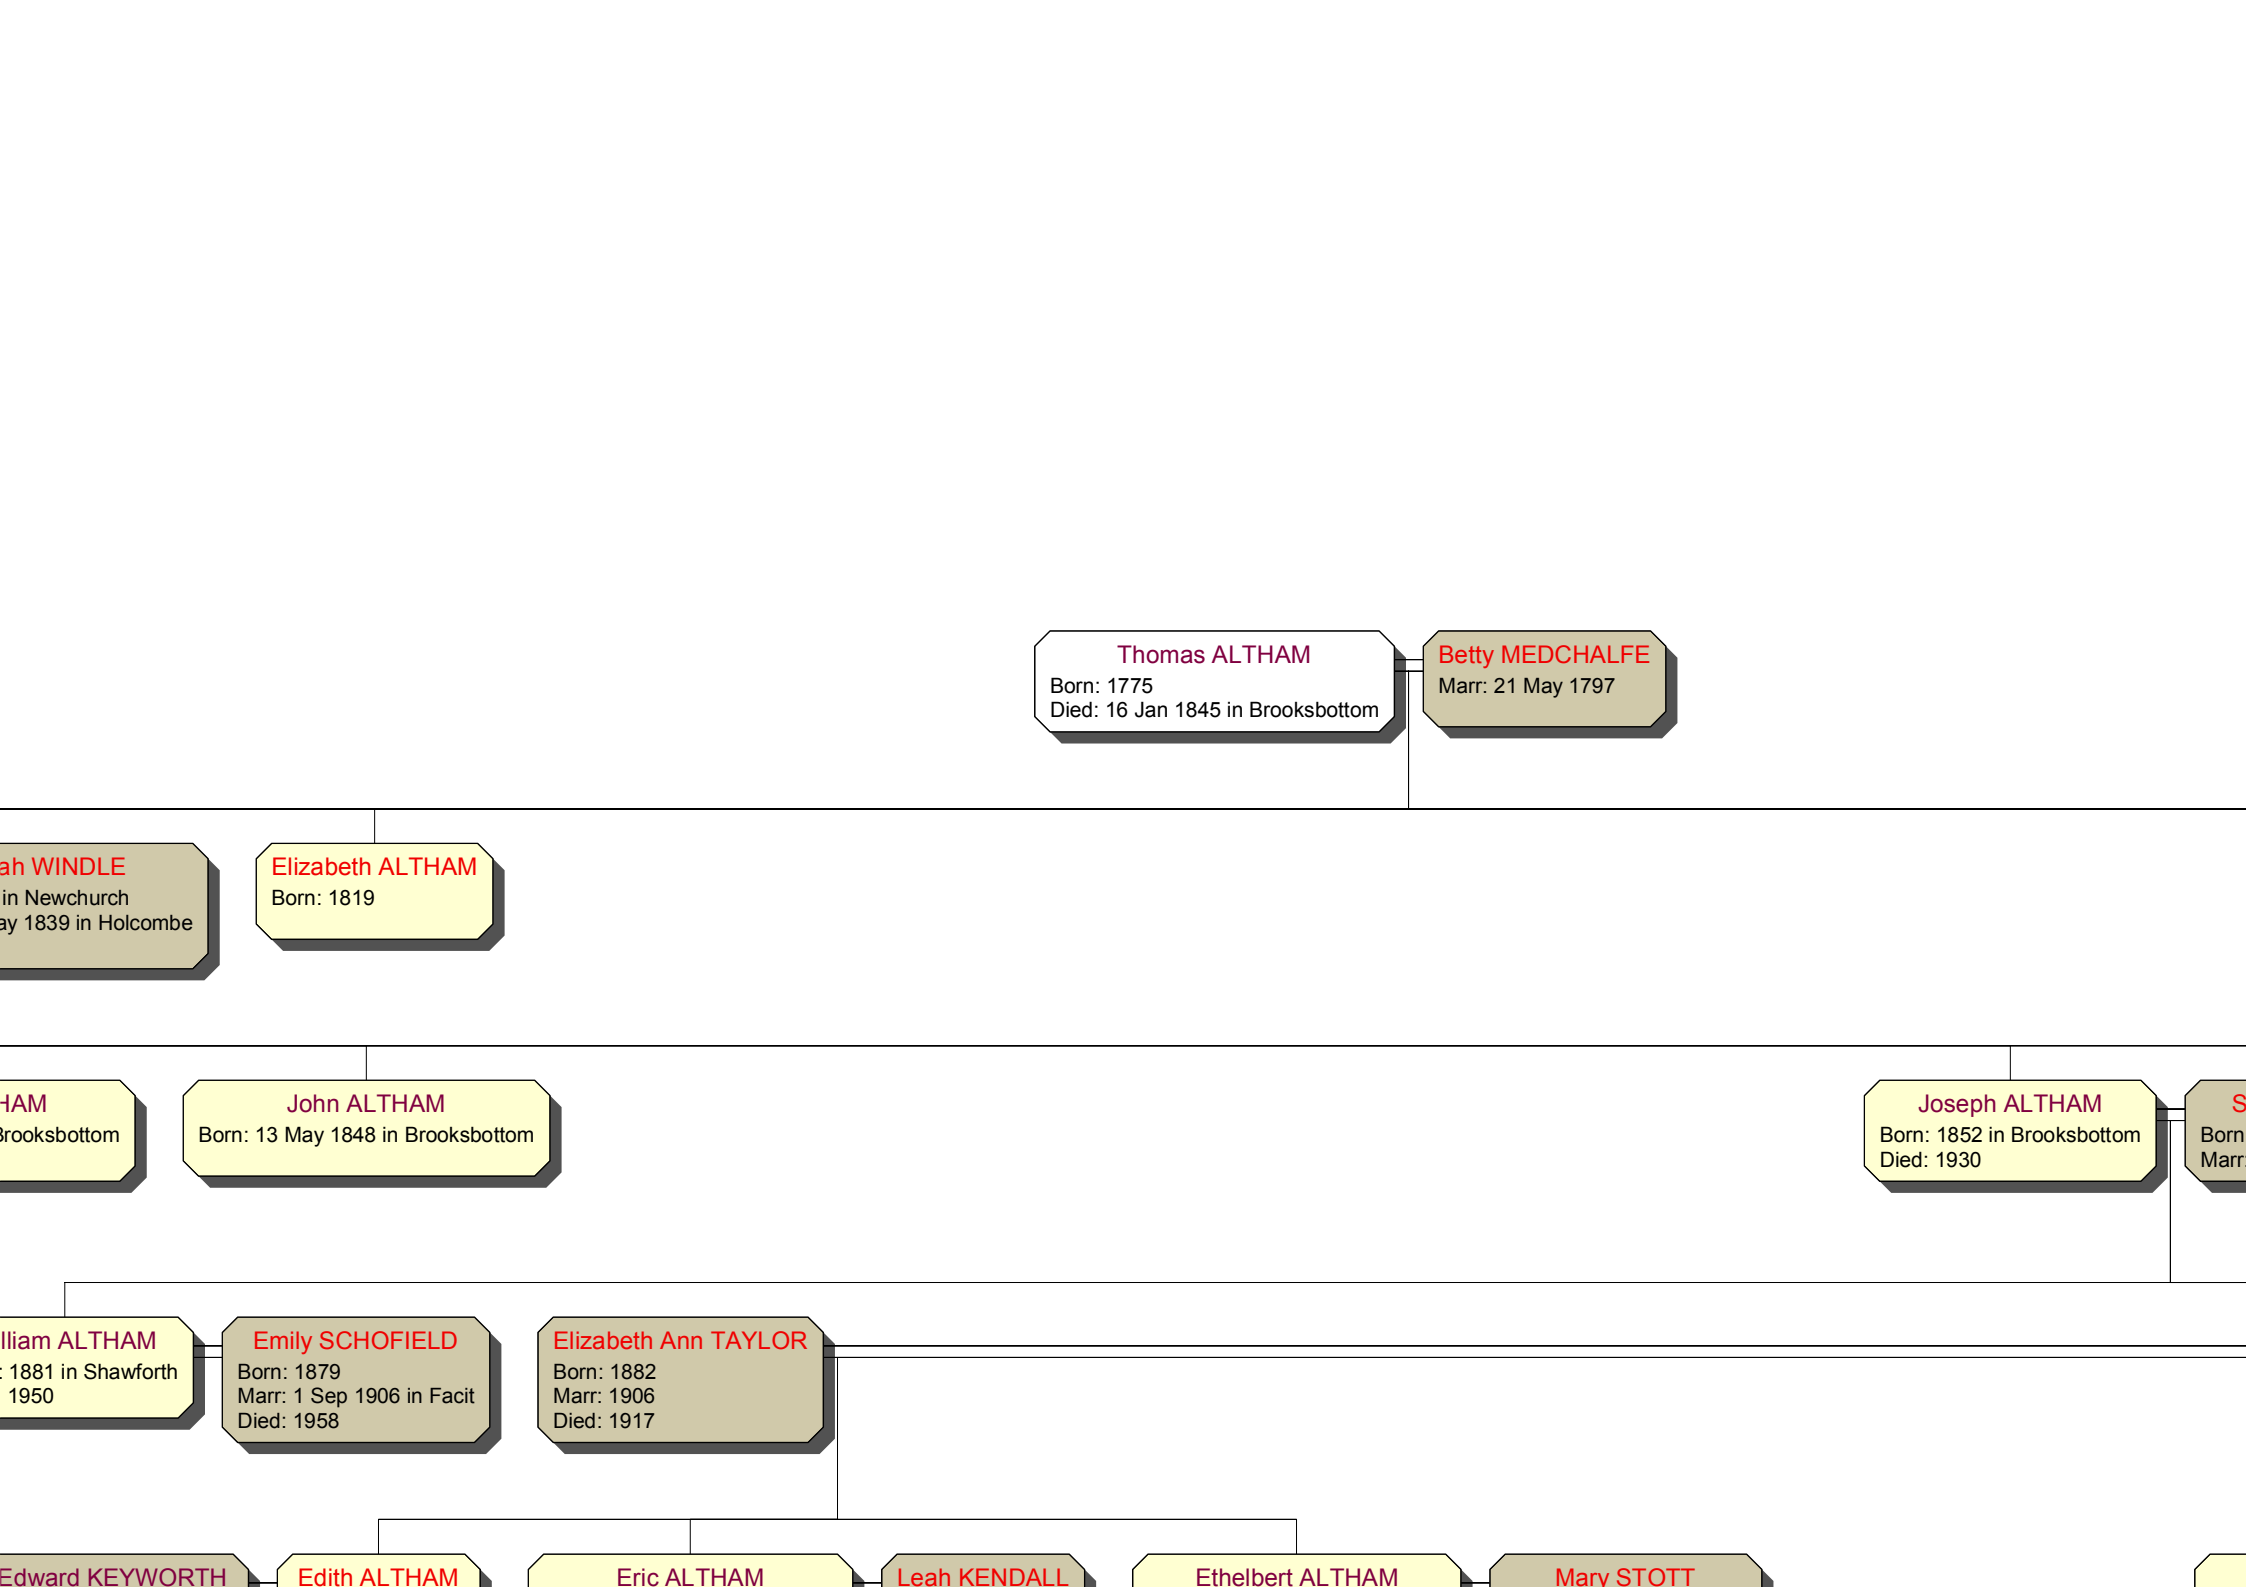

James ALTHAM
Born: 24 Jun 1873 in Bury
Died: 4 Oct 1945

Martha BEEVIS
Born: 1881
Marr: 21 Oct 1911 in Bury

??
Marr: 1895

Martha Alice
Born: 28 Nov 1881

Ernest HARRISON

Lilian ALTHAM

Fred BARNES

Nellie ALTHAM

Leah ALTHAM

Ruth Ellen WHITTAKER
Marr: 1908

George Alfred LAYCOCK
Marr: 1905

Ada ALTHAM
Born: 1884

Frank ALTHAM
Born: 1887
Died: 1898

??
Marr: 1910

Clara Ann ALTHAM
Born: 1889

Ernest ALTHAM
Born: 1891
Died: 1952