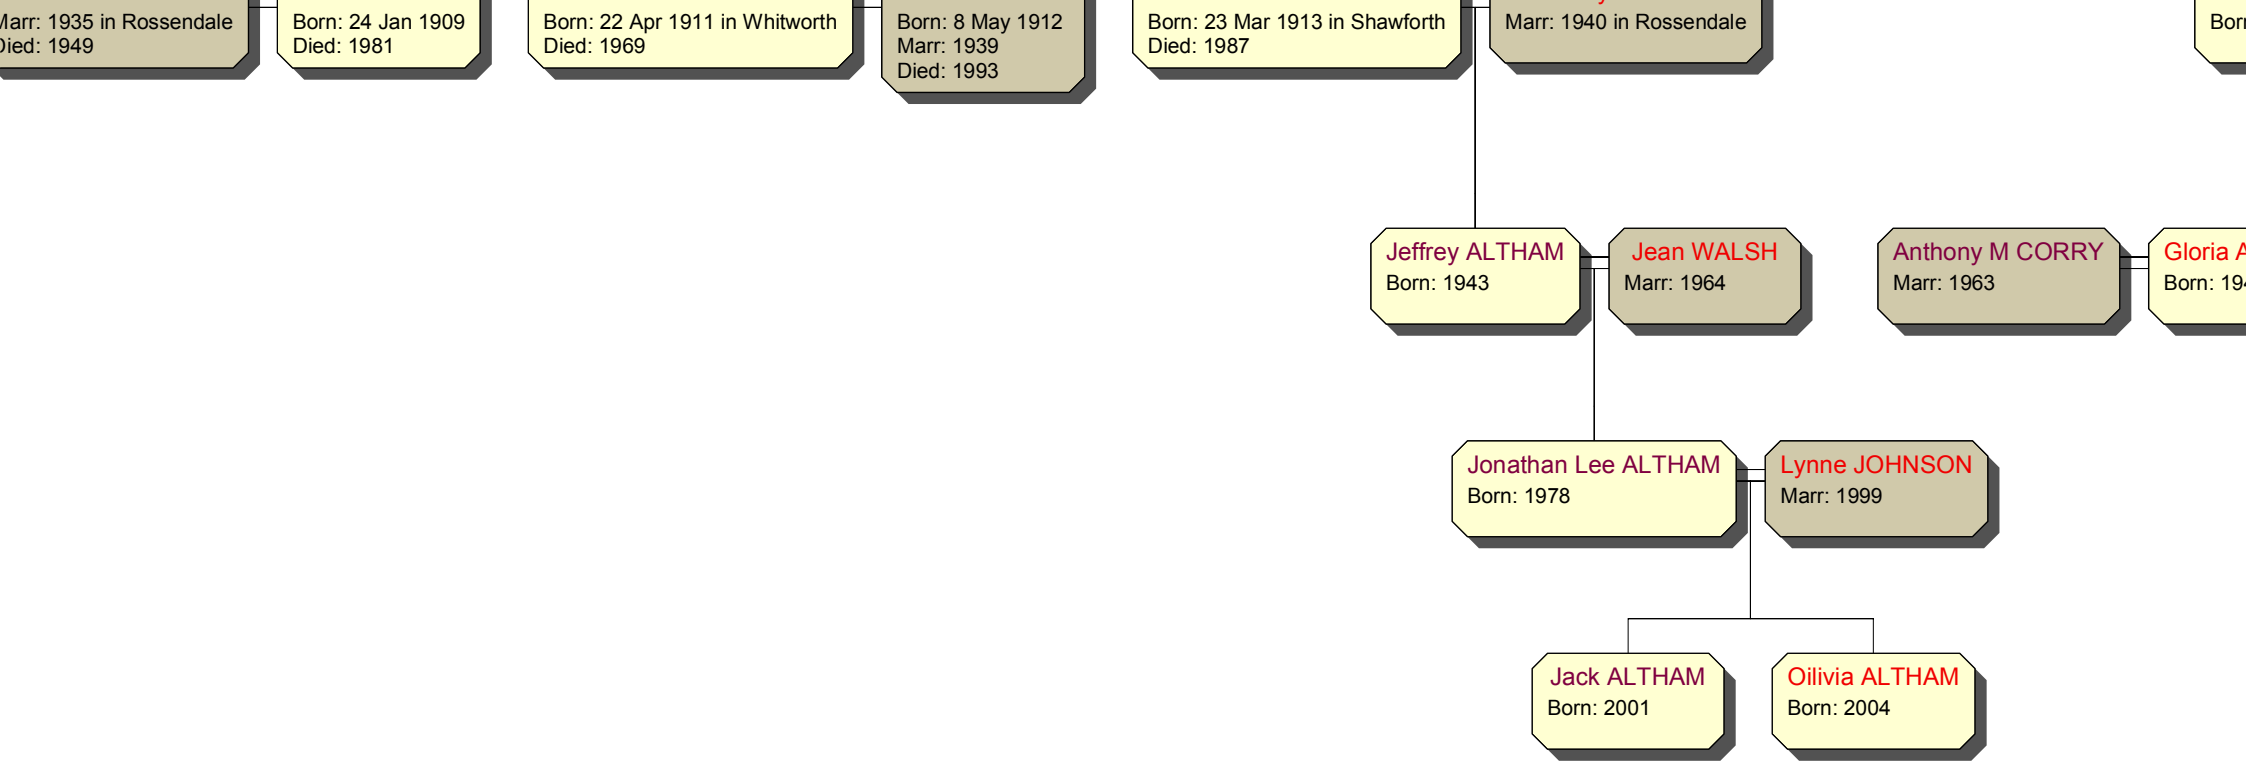

Lilian Marie ALTHAM
Born: in Australia
Died: 19 Sep 1999 in Australia

Alan HARRISON
Born: 19 Dec 1930

Joan HARRISON
Born: 11 Apr 1939 in Ramsbottom

Kathy ALTHAM

Marr: 1924 in Newchurch

Born: 1894 in Shawforth

Born: 1900 in Shawforth
Died: 1965

ALTHAM
Born: 20 Aug 1920 in Southport

Born: 1922
Marr: 1943 in Wallsend

Born: 1924
Died: 1947

Born: 1928

Born: 17 Dec 1908 in Shawforth
Died: 1996

Marr: 1962 in Royton

Born: 1916
Died: 1953