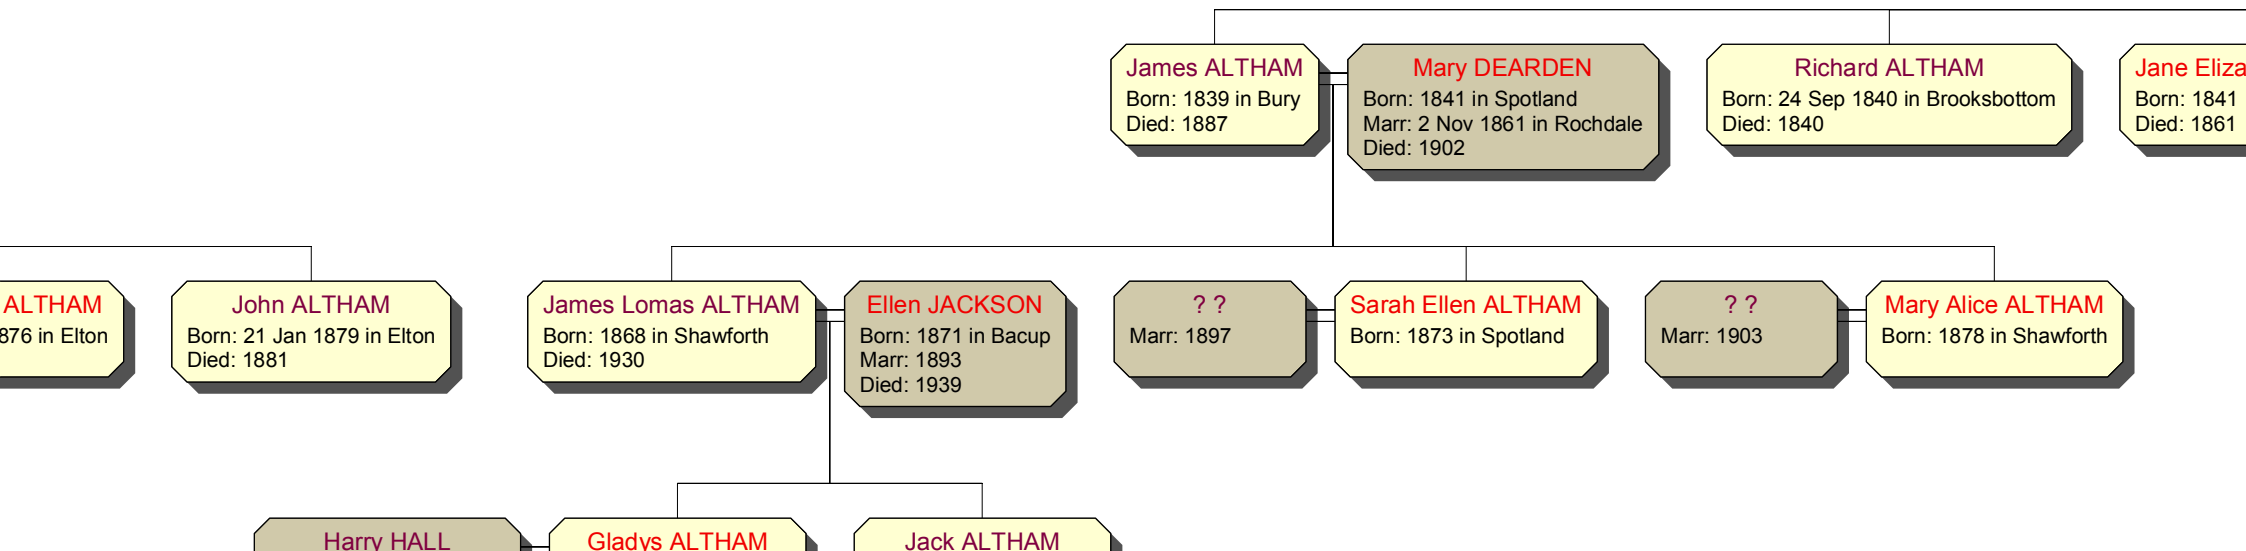

James ALTHAM
Born: 24 Jun 1873 in Bury
Died: 4 Oct 1945

Martha BEEVIS
Born: 1881
Marr: 21 Oct 1911 in Bury

??
Marr: 1895

Martha Alice
Born: 28 Nov 1881

Ernest HARRISON

Lilian ALTHAM

Fred BARNES

Nellie ALTHAM

Leah ALTHAM

Ruth Ellen WHITTAKER
Marr: 1908

George Alfred LAYCOCK
Marr: 1905

Ada ALTHAM
Born: 1884

Frank ALTHAM
Born: 1887
Died: 1898

??
Marr: 1910

Clara Ann ALTHAM
Born: 1889

Ernest ALTHAM
Born: 1891
Died: 1952