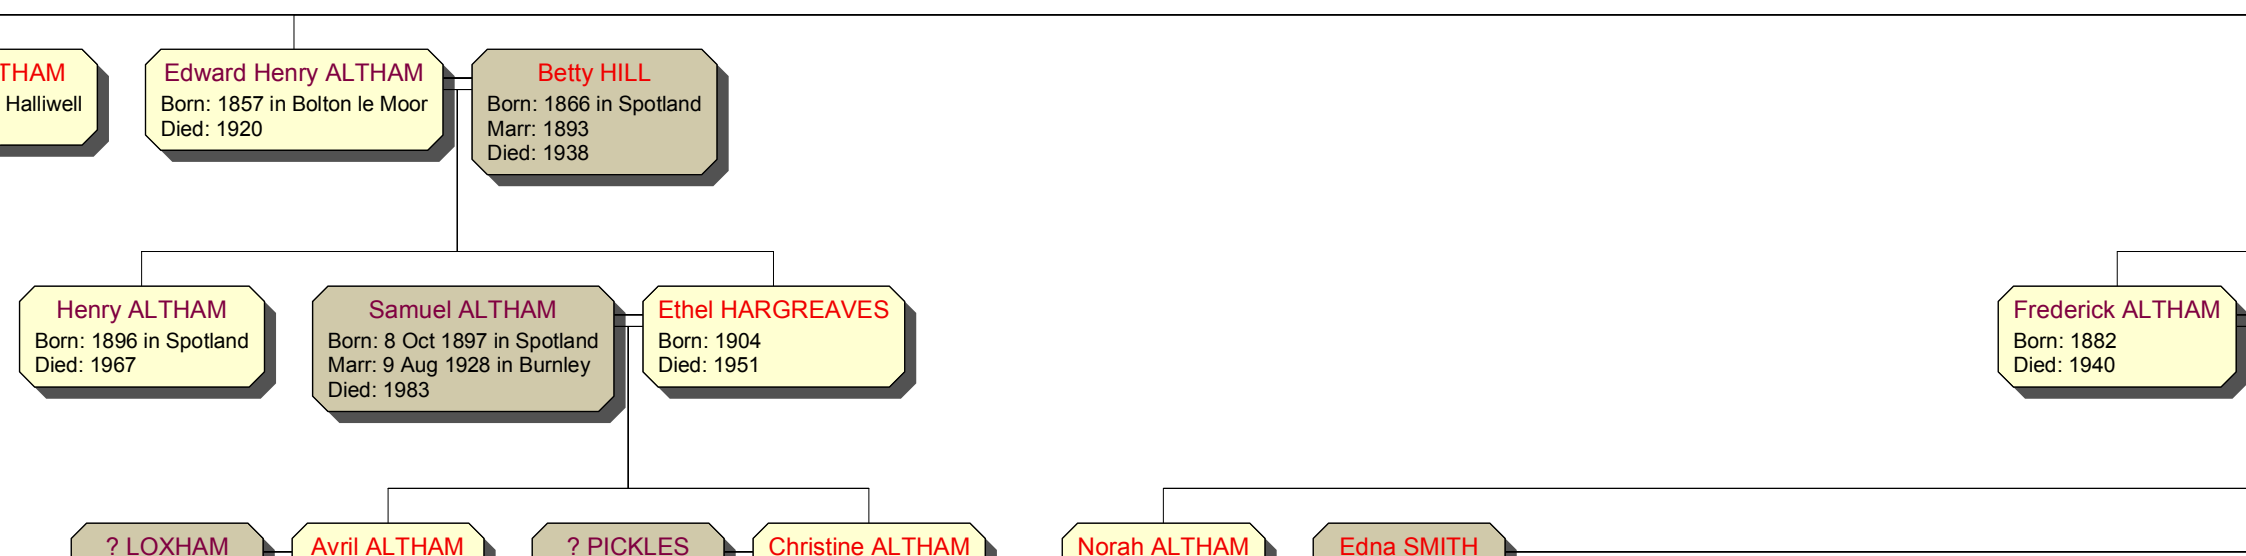

James ALTHAM
Born: 24 Jun 1873 in Bury
Died: 4 Oct 1945

Martha BEEVIS
Born: 1881
Marr: 21 Oct 1911 in Bury

??
Marr: 1895

Martha Alice
Born: 28 Nov 1881

Ernest HARRISON

Lilian ALTHAM

Fred BARNES

Nellie ALTHAM

Leah ALTHAM

Ruth Ellen WHITTAKER
Marr: 1908

George Alfred LAYCOCK
Marr: 1905

Ada ALTHAM
Born: 1884

Frank ALTHAM
Born: 1887
Died: 1898

??
Marr: 1910

Clara Ann ALTHAM
Born: 1889

Ernest ALTHAM
Born: 1891
Died: 1952