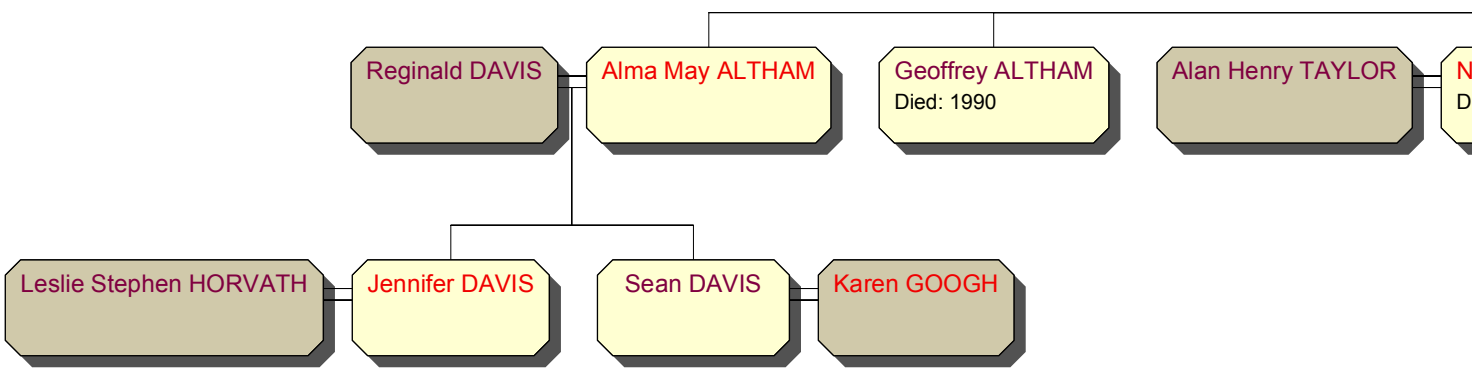

...n: 25 May 1904
...r: 29 Mar 1924 in Bury

Marr: 1908

Born: 1889 in Bury

Born: 1900 in Burnley