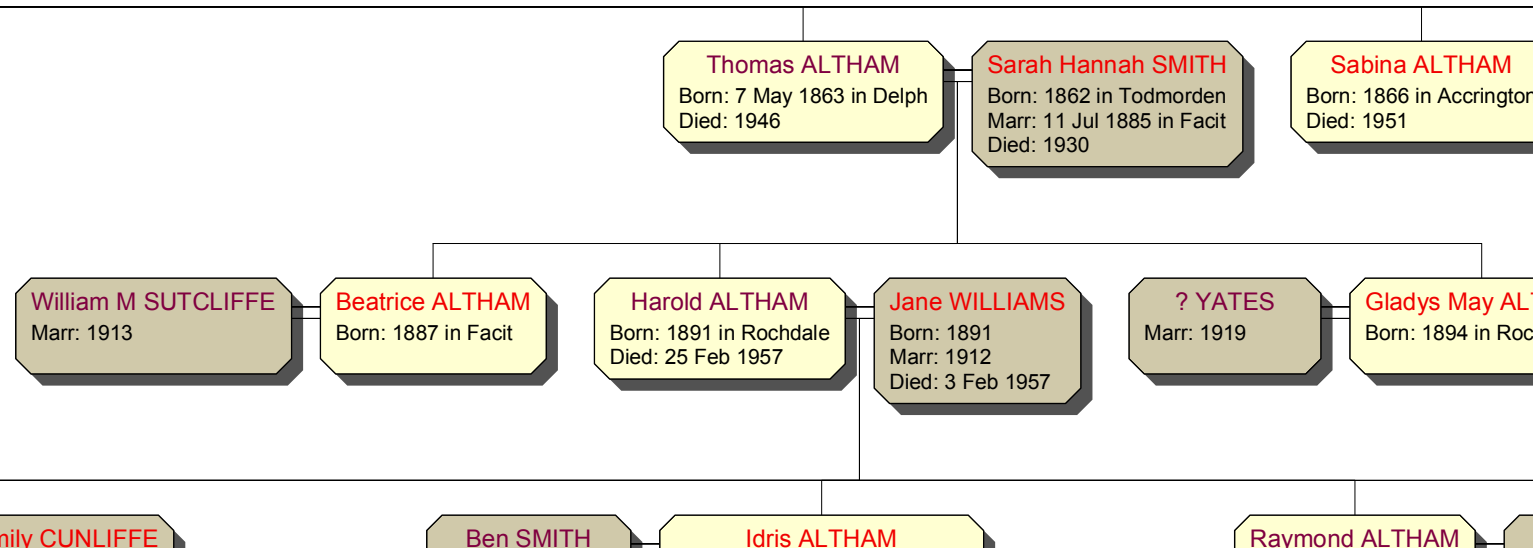

Mary ALTHAM
Born: 1823

Mary Jane BURS
Born: 1858 in Spotland
Marr: 14 Feb 1880 in Facit
Died: 1900

William ALTHAM
Born: 14 Jan 1859 in Horwich
Died: 1936

Millicent GREENWOOD
Born: 1872
Marr: 5 Nov 1910 in Rochdale
Died: 1961

Elizabeth ALTHAM
Born: 1861 in Burnley

Elsie ALTHAM

Fred ALTHAM

Mary SHEPHERD

Mary ALTHAM

? REDDY

Hilda ALTHAM

William ALTHAM