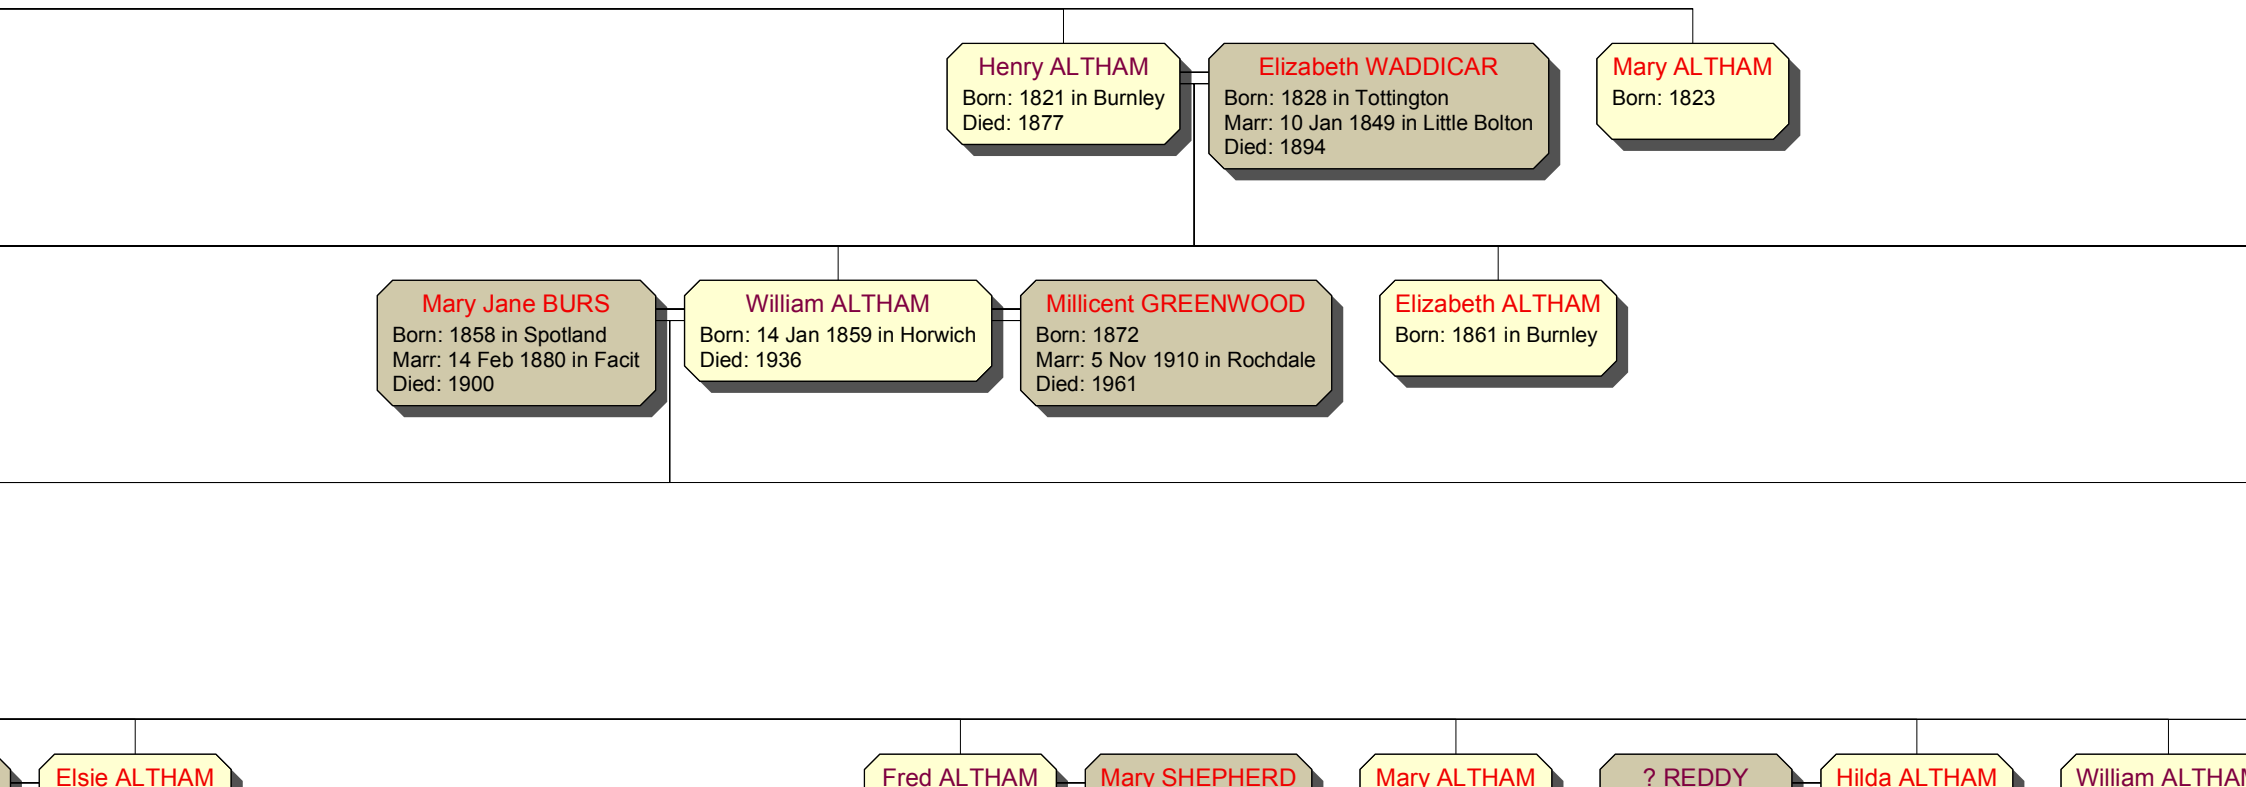

Henry ALTHAM
Born: 1821 in Burnley
Died: 1877

Elizabeth WADDICAR
Born: 1828 in Tottington
Marr: 10 Jan 1849 in Little Bolton
Died: 1894

Mary ALTHAM
Born: 1823

Mary Jane BURS
Born: 1858 in Spotland
Marr: 14 Feb 1880 in Facit
Died: 1900

William ALTHAM
Born: 14 Jan 1859 in Horwich
Died: 1936

Millicent GREENWOOD
Born: 1872
Marr: 5 Nov 1910 in Rochdale
Died: 1961

Elizabeth ALTHAM
Born: 1861 in Burnley

Elsie ALTHAM

Fred ALTHAM

Mary SHEPHERD

Mary ALTHAM

? REDDY

Hilda ALTHAM

William ALTHAM