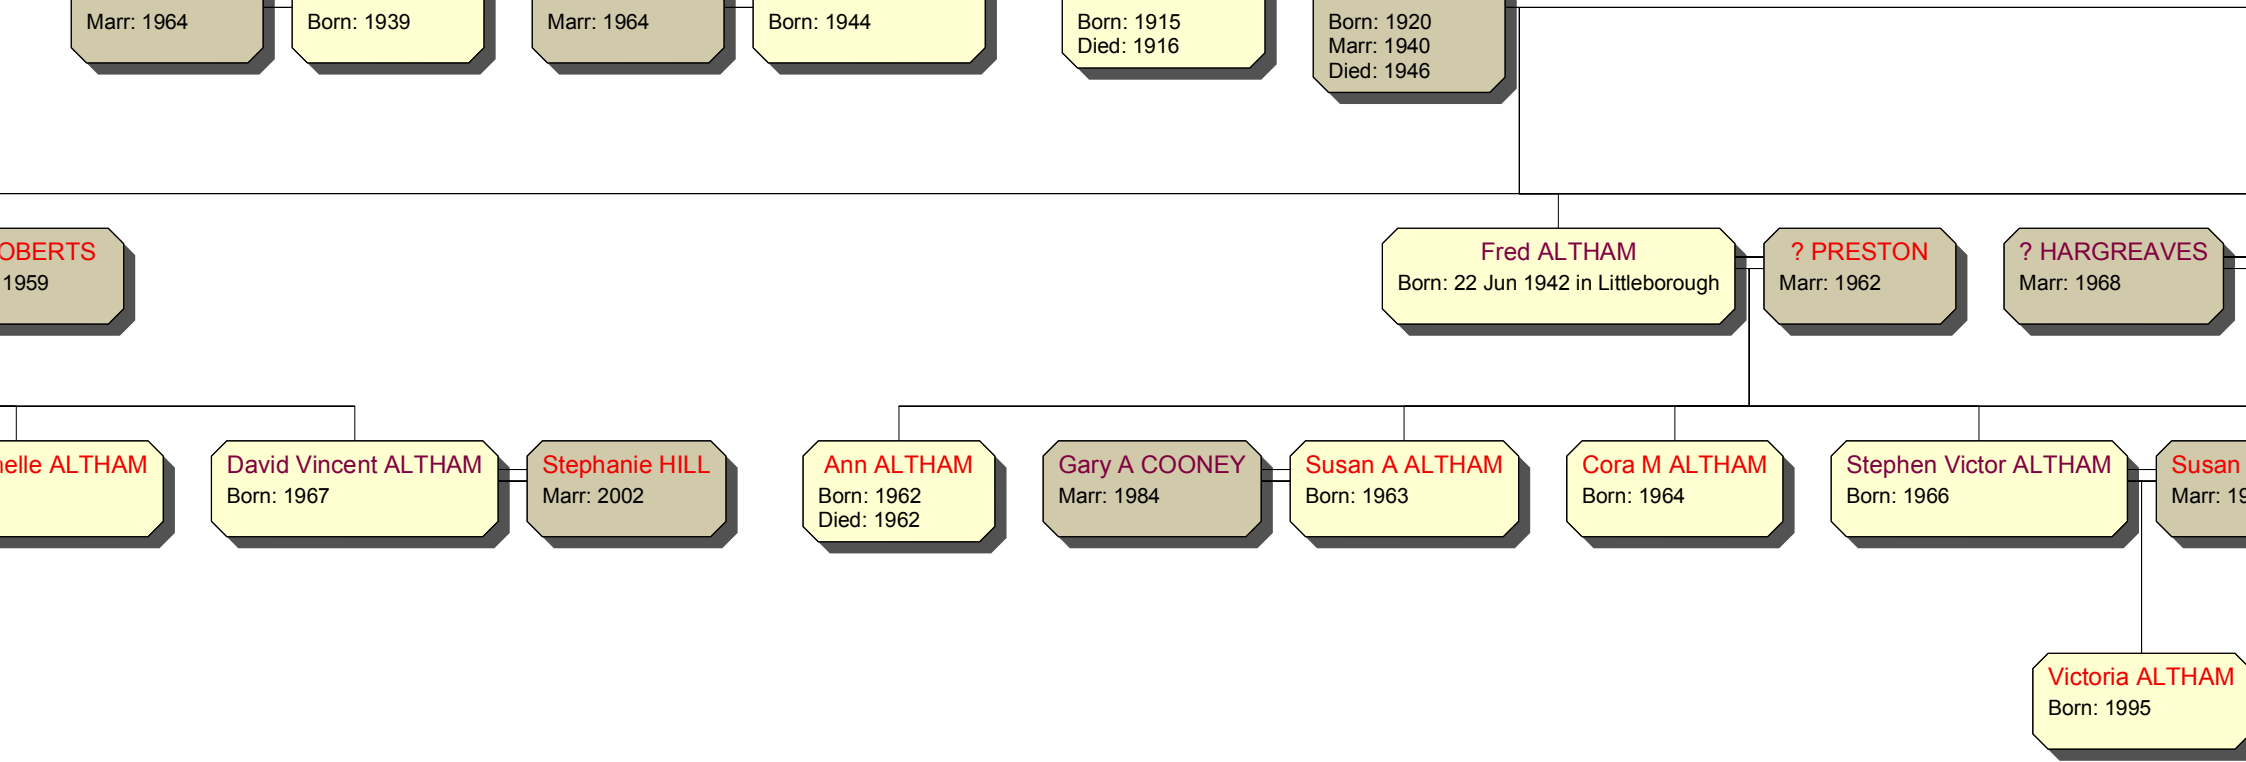

Born: 1900 in Shawforth
Died: 1965

ALTHAM
Born: 20 Aug 1920 in Southport

Born: 1922
Marr: 1943 in Wallsend

Born: 1924
Died: 1947

Born: 1928

Born: 17 Dec 1908 in Shawforth
Died: 1996

Marr: 1962 in Royton

Born: 1916
Died: 1953

ALTHAM
Born: 1943

Raymond I CASS
Marr: 1973

Joy Elizabeth ALTHAM
Born: 18 Mar 1954 in Whitley Bay

Keith ALTHAM
Born: 13 Apr 1941 in Littleborough

? R
Marr:

Derek E BURROWS
Marr: 1980

Tracy M ALTHAM
Born: 1961

Peter A DOLBY
Marr: 1984

Fiona Mich
Born: 1966

Born: 1920

Born: 2 Jan 1922
Died: 1996

Marr: 1947

Born: 1926

Marr: 1951

Born: 1929