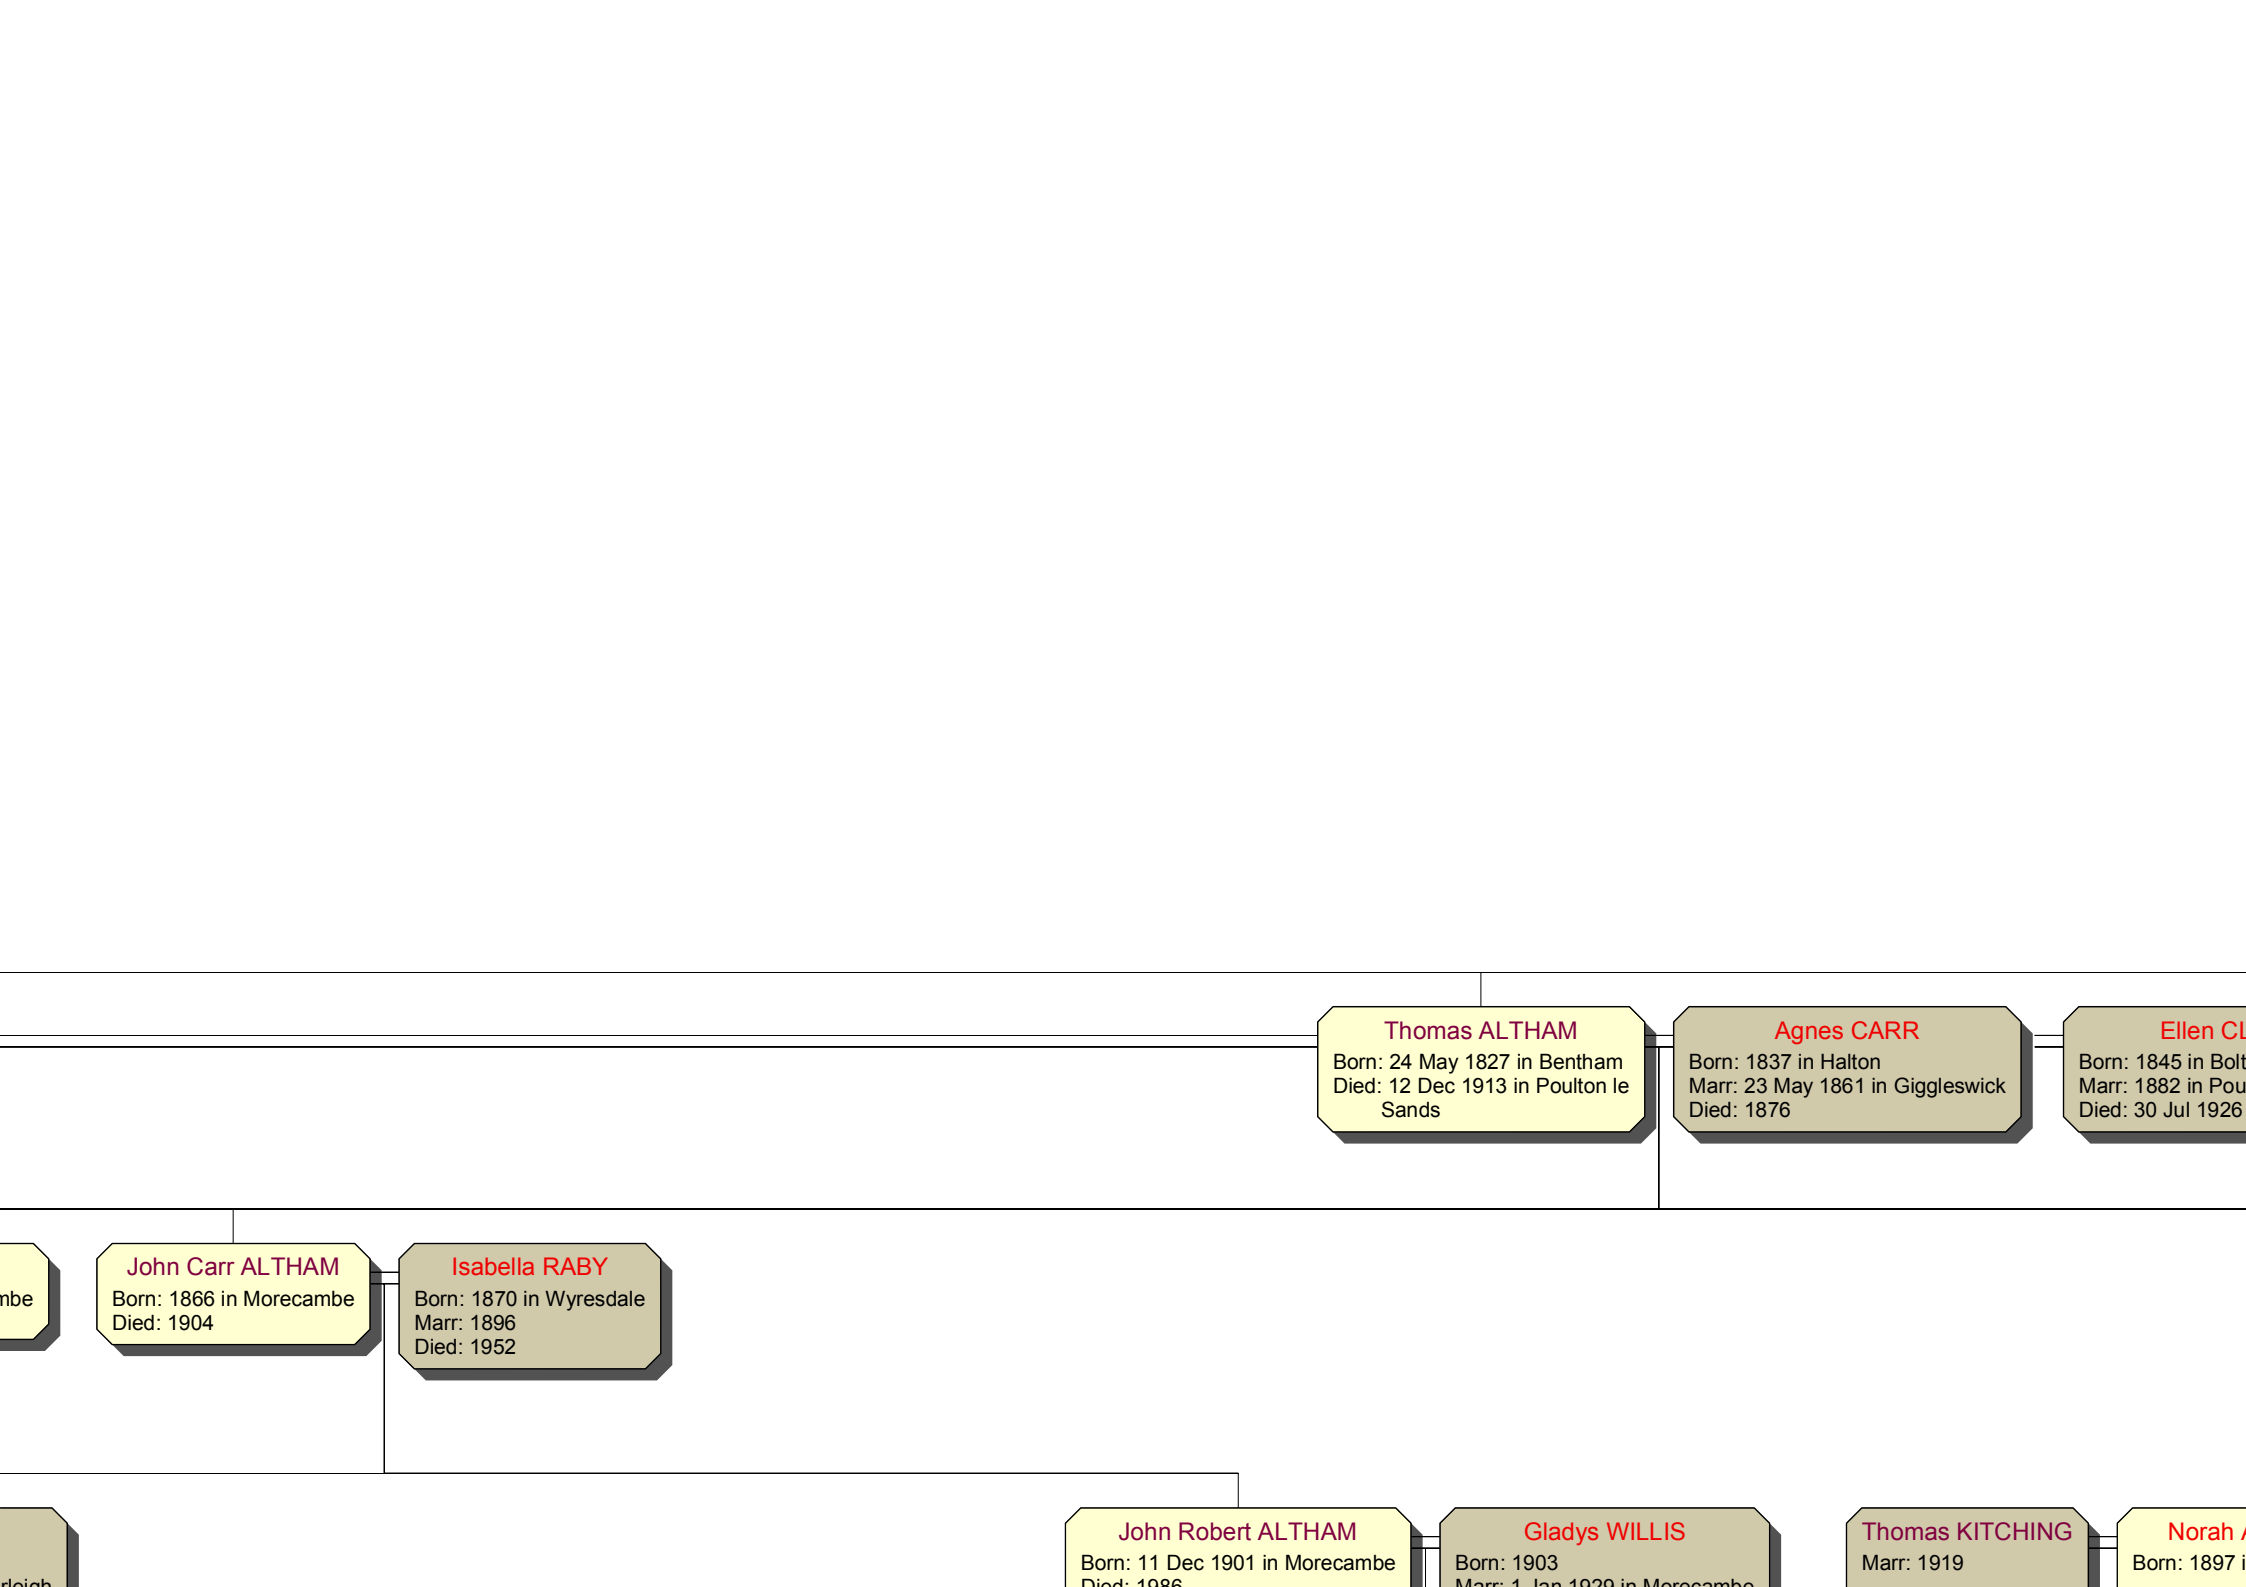

Annie ROBINSON
Born: 1912
Marr: 12 Jul 1941 in Wimp

Thomas ALTHAM
Born: 1791 in Mewith
Died: 17 Oct 1869 in Mewith

Mary HULLY
Born: 9 Mar 1791 in Tatham
Marr: 30 Jan 1819 in Clapham
Died: 31 Aug 1881 in Morecambe