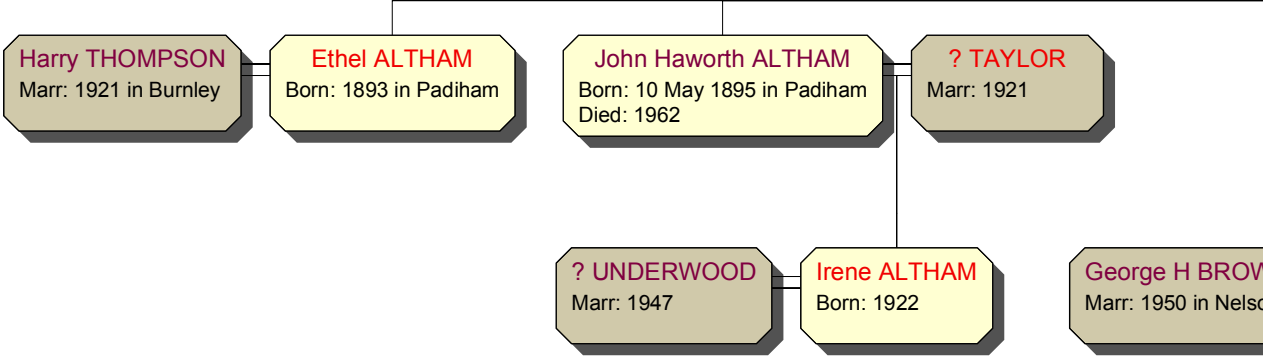

Thomas SCOTT  
Born: 1844 in Grindleton

Harry THOMPSON  
Marr: 1921 in Burnley

Ethel ALTHAM  
Born: 1893 in Padiham

John Haworth ALTHAM  
Born: 10 May 1895 in Padiham  
Died: 1962

? TAYLOR  
Marr: 1921

? UNDERWOOD  
Marr: 1947

Irene ALTHAM  
Born: 1922

George H BROWN  
Marr: 1950 in Nelson